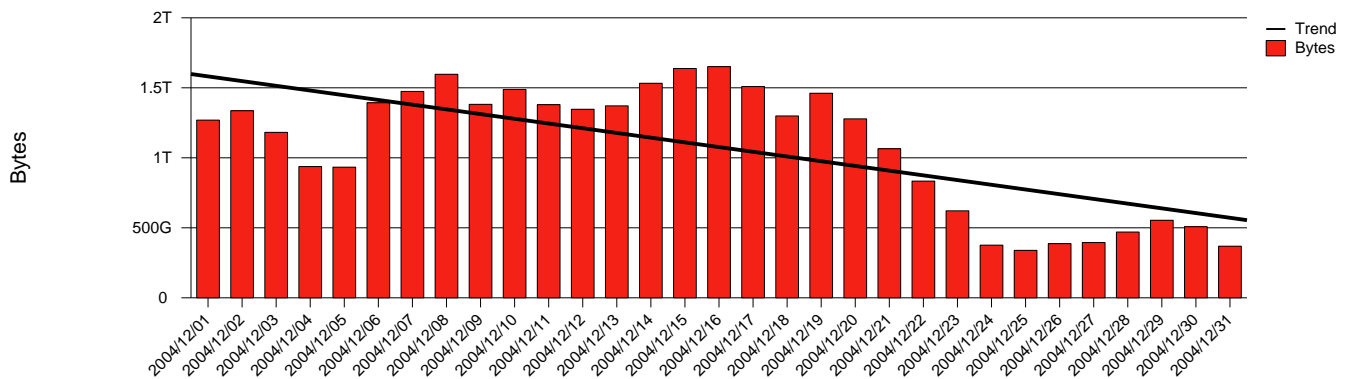

Karlstad - KAU - Monthly Health Report

LAN/WAN

Report for 2004/12/31

Total Network Volume by Month

Total Network Volume by Week

Total Network Volume by Day

Situations to Watch

| Rank | Element Name | Variable | Threshold Value | Monthly Average | | Days to (from) Threshold |
|------|---------------|----------------------|-----------------|-----------------|-----------|--------------------------|
| | | | | Actual | Predicted | |
| 1 | kau2-SRP(In) | Volume (Bandwidth %) | 80.000 | 1.002 | 0.731 | Increasing |
| 2 | kau2-SRP(In) | Errors (% Frames) | 5.000 | 0.000 | 0.001 | Increasing |
| 3 | kau1-SRP(In) | Errors (% Frames) | 5.000 | 0.000 | 0.000 | Increasing |
| 4 | kau1-SRP(In) | Volume (Bandwidth %) | 80.000 | 0.417 | 0.647 | Decreasing |
| 5 | kau1-SRP(Out) | Volume (Bandwidth %) | 80.000 | 1.248 | 1.167 | Decreasing |
| 6 | kau2-SRP(Out) | Volume (Bandwidth %) | 80.000 | 1.342 | 1.292 | Decreasing |