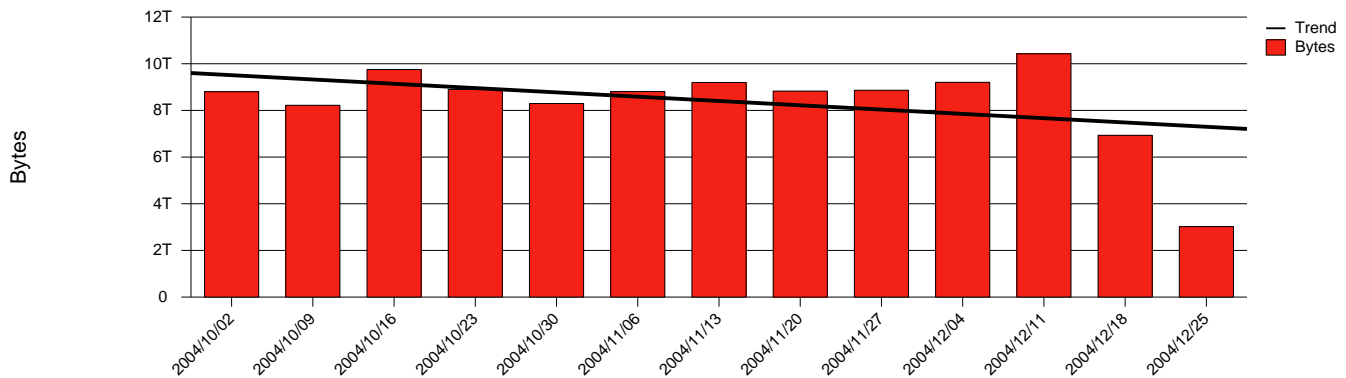

Karlstad - KAU - Monthly Health Report

LAN/WAN

Report for 2004/12/31

Total Network Volume by Month

Total Network Volume by Week

Total Network Volume by Day

Situations to Watch

| Rank | Element Name | Variable | Threshold Value | Monthly Average | | Days to (from) Threshold |
|------|---------------|----------------------|-----------------|-----------------|-----------|--------------------------|
| | | | | Actual | Predicted | |
| 1 | kau2-SRP(In) | Volume (Bandwidth %) | 80.000 | 1.002 | 0.731 | Increasing |
| 2 | kau2-SRP(In) | Errors (% Frames) | 5.000 | 0.000 | 0.001 | Increasing |
| 3 | kau1-SRP(In) | Errors (% Frames) | 5.000 | 0.000 | 0.000 | Increasing |
| 4 | kau1-SRP(In) | Volume (Bandwidth %) | 80.000 | 0.417 | 0.647 | Decreasing |
| 5 | kau1-SRP(Out) | Volume (Bandwidth %) | 80.000 | 1.248 | 1.167 | Decreasing |
| 6 | kau2-SRP(Out) | Volume (Bandwidth %) | 80.000 | 1.342 | 1.292 | Decreasing |