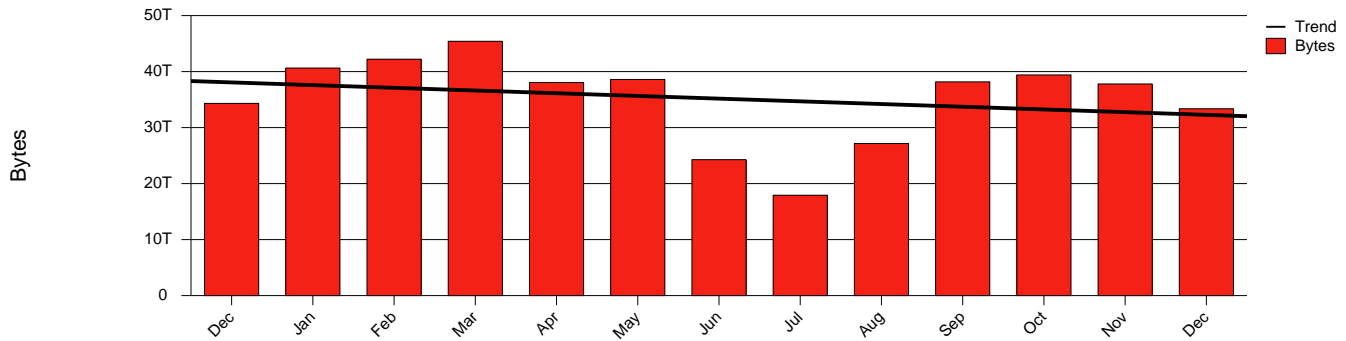

Karlstad - KAU - Monthly Health Report

LAN/WAN

Report for 2004/12/31

Total Network Volume by Month

Total Network Volume by Week

Total Network Volume by Day

Situations to Watch

| Rank | Element Name | Variable | Threshold Value | Monthly Average | | Days to (from) Threshold |
|------|---------------|----------------------|-----------------|-----------------|-----------|--------------------------|
| | | | | Actual | Predicted | |
| 1 | kau2-SRP(In) | Volume (Bandwidth %) | 80.000 | 1.002 | 0.731 | Increasing |
| 2 | kau2-SRP(In) | Errors (% Frames) | 5.000 | 0.000 | 0.001 | Increasing |
| 3 | kau1-SRP(In) | Errors (% Frames) | 5.000 | 0.000 | 0.000 | Increasing |
| 4 | kau1-SRP(In) | Volume (Bandwidth %) | 80.000 | 0.417 | 0.647 | Decreasing |
| 5 | kau1-SRP(Out) | Volume (Bandwidth %) | 80.000 | 1.248 | 1.167 | Decreasing |
| 6 | kau2-SRP(Out) | Volume (Bandwidth %) | 80.000 | 1.342 | 1.292 | Decreasing |