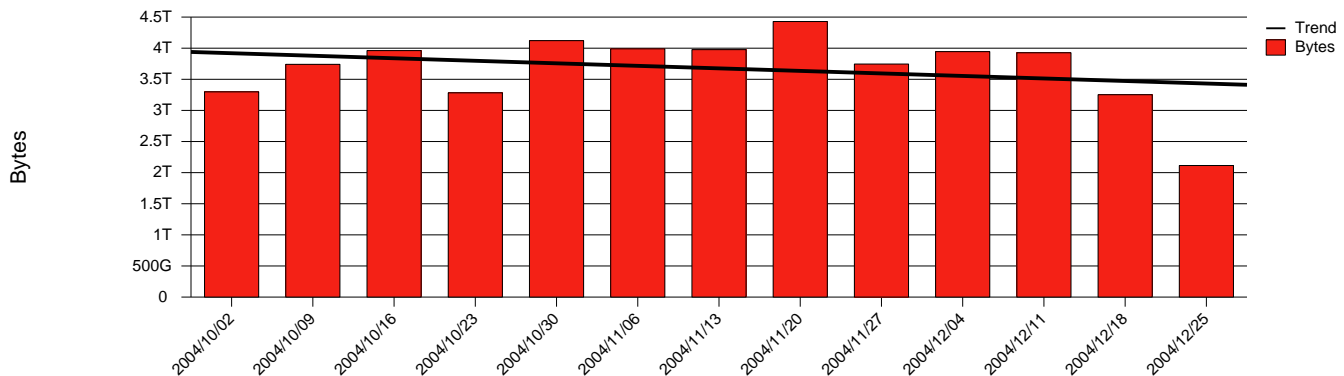

Göteborg - GU - Monthly Health Report

LAN/WAN

Report for 2004/12/31

Total Network Volume by Month

Total Network Volume by Week

Total Network Volume by Day

Situations to Watch

Rank	Element Name	Variable	Threshold	Monthly Average		Days to (from) Threshold
			Value	Actual	Predicted	
1	gu2-SRP(In)	Errors (% Frames)	5.000	0.105	2.338	425
2	gu1-SRP(In)	Volume (Bandwidth %)	80.000	0.837	0.833	Increasing
3	gu1-SRP(In)	Errors (% Frames)	5.000	0.000	0.001	Increasing
4	gu2-SRP(Out)	Volume (Bandwidth %)	80.000	0.000	0.001	Increasing
5	gu1-SRP(Out)	Volume (Bandwidth %)	80.000	0.935	0.877	Decreasing
6	gu2-SRP(In)	Volume (Bandwidth %)	80.000	0.018	0.014	Decreasing