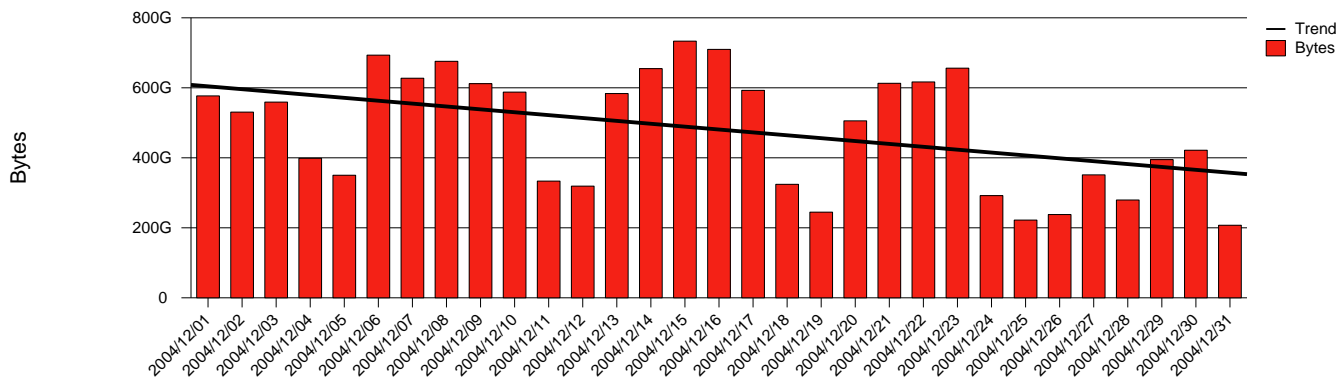

Göteborg - GU - Monthly Health Report

LAN/WAN

Report for 2004/12/31

Total Network Volume by Month

Total Network Volume by Week

Total Network Volume by Day

Situations to Watch

Rank	Element Name	Variable	Threshold	Monthly Average		Days to (from) Threshold
			Value	Actual	Predicted	
1	gu2-SRP(In)	Errors (% Frames)	5.000	0.105	2.338	425
2	gu1-SRP(In)	Volume (Bandwidth %)	80.000	0.837	0.833	Increasing
3	gu1-SRP(In)	Errors (% Frames)	5.000	0.000	0.001	Increasing
4	gu2-SRP(Out)	Volume (Bandwidth %)	80.000	0.000	0.001	Increasing
5	gu1-SRP(Out)	Volume (Bandwidth %)	80.000	0.935	0.877	Decreasing
6	gu2-SRP(In)	Volume (Bandwidth %)	80.000	0.018	0.014	Decreasing