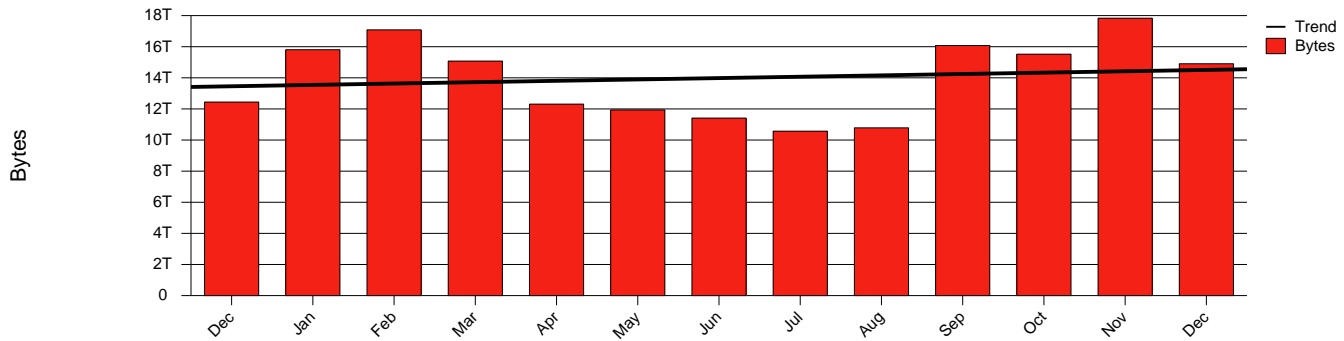

Göteborg - GU - Monthly Health Report

LAN/WAN

Report for 2004/12/31

Total Network Volume by Month

Total Network Volume by Week

Total Network Volume by Day

Situations to Watch

Rank	Element Name	Variable	Threshold	Monthly Average		Days to (from) Threshold
			Value	Actual	Predicted	
1	gu2-SRP(In)	Errors (% Frames)	5.000	0.105	2.338	425
2	gu1-SRP(In)	Volume (Bandwidth %)	80.000	0.837	0.833	Increasing
3	gu1-SRP(In)	Errors (% Frames)	5.000	0.000	0.001	Increasing
4	gu2-SRP(Out)	Volume (Bandwidth %)	80.000	0.000	0.001	Increasing
5	gu1-SRP(Out)	Volume (Bandwidth %)	80.000	0.935	0.877	Decreasing
6	gu2-SRP(In)	Volume (Bandwidth %)	80.000	0.018	0.014	Decreasing