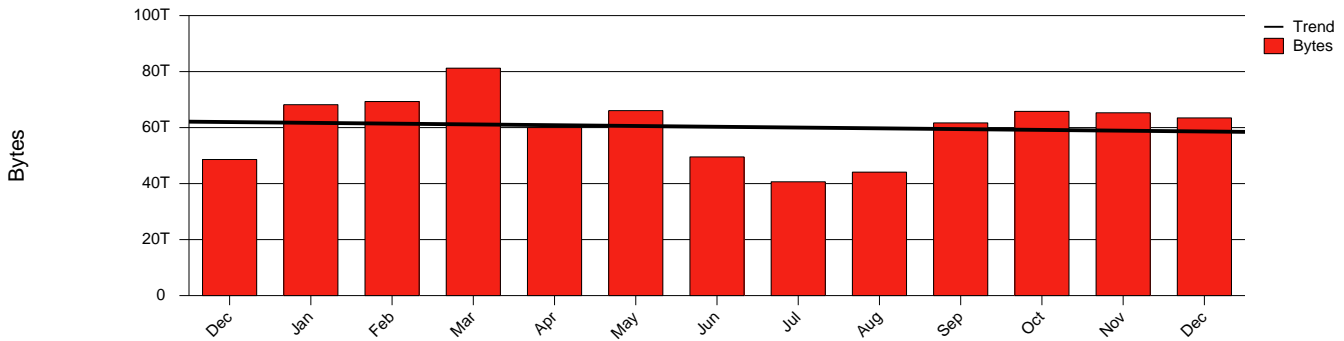

Gävle - HIG - Monthly Health Report

LAN/WAN

Report for 2004/12/31

Total Network Volume by Month

Total Network Volume by Week

Total Network Volume by Day

Situations to Watch

Rank	Element Name	Variable	Threshold Value	Monthly Average		Days to (from) Threshold
				Actual	Predicted	
1	hig2-SRP(In)	Errors (% Frames)	5.000	0.000	0.223	Increasing
2	hig1-SRP(In)	Volume (Bandwidth %)	80.000	2.525	2.644	Increasing
3	hig1-SRP(In)	Errors (% Frames)	5.000	0.000	0.018	Increasing
4	hig1-SRP(Out)	Discards (% Frames)	10.000	0.000	0.000	Increasing
5	hig2-SRP(In)	Volume (Bandwidth %)	80.000	0.112	0.000	Decreasing
6	hig2-SRP(Out)	Volume (Bandwidth %)	80.000	2.262	2.153	Decreasing
7	hig1-SRP(Out)	Volume (Bandwidth %)	80.000	2.729	2.527	Decreasing