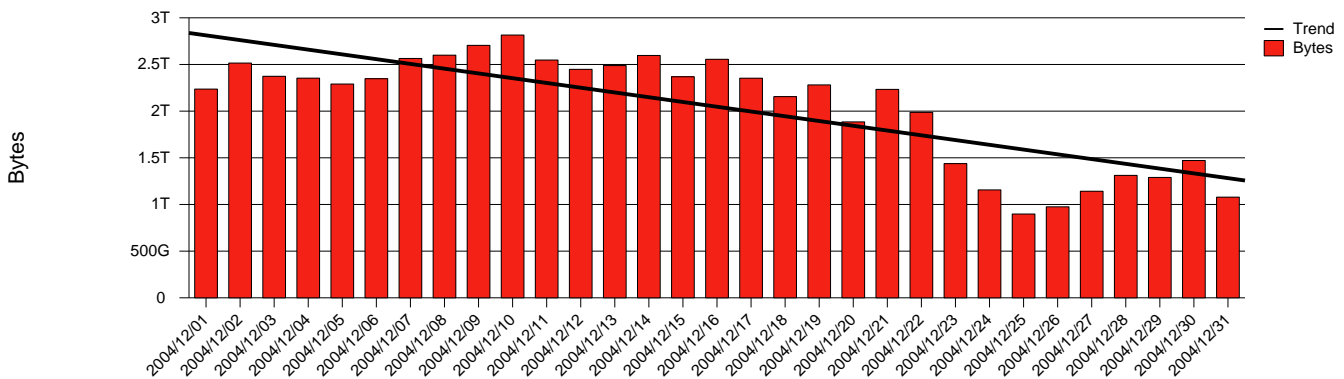

Gävle - HIG - Monthly Health Report

LAN/WAN

Report for 2004/12/31

Total Network Volume by Month

Total Network Volume by Week

Total Network Volume by Day

Situations to Watch

Rank	Element Name	Variable	Threshold Value	Monthly Average		Days to (from) Threshold
				Actual	Predicted	
1	hig2-SRP(In)	Errors (% Frames)	5.000	0.000	0.223	Increasing
2	hig1-SRP(In)	Volume (Bandwidth %)	80.000	2.525	2.644	Increasing
3	hig1-SRP(In)	Errors (% Frames)	5.000	0.000	0.018	Increasing
4	hig1-SRP(Out)	Discards (% Frames)	10.000	0.000	0.000	Increasing
5	hig2-SRP(In)	Volume (Bandwidth %)	80.000	0.112	0.000	Decreasing
6	hig2-SRP(Out)	Volume (Bandwidth %)	80.000	2.262	2.153	Decreasing
7	hig1-SRP(Out)	Volume (Bandwidth %)	80.000	2.729	2.527	Decreasing