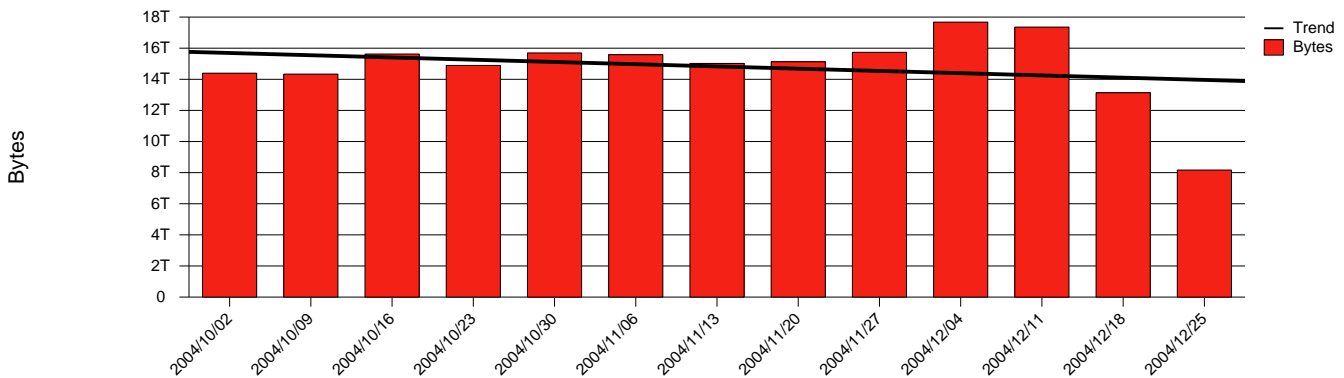

Gävle - HIG - Monthly Health Report

LAN/WAN

Report for 2004/12/31

Total Network Volume by Month

Total Network Volume by Week

Total Network Volume by Day

Situations to Watch

Rank	Element Name	Variable	Threshold Value	Monthly Average		Days to (from) Threshold
				Actual	Predicted	
1	hig2-SRP(In)	Errors (% Frames)	5.000	0.000	0.223	Increasing
2	hig1-SRP(In)	Volume (Bandwidth %)	80.000	2.525	2.644	Increasing
3	hig1-SRP(In)	Errors (% Frames)	5.000	0.000	0.018	Increasing
4	hig1-SRP(Out)	Discards (% Frames)	10.000	0.000	0.000	Increasing
5	hig2-SRP(In)	Volume (Bandwidth %)	80.000	0.112	0.000	Decreasing
6	hig2-SRP(Out)	Volume (Bandwidth %)	80.000	2.262	2.153	Decreasing
7	hig1-SRP(Out)	Volume (Bandwidth %)	80.000	2.729	2.527	Decreasing