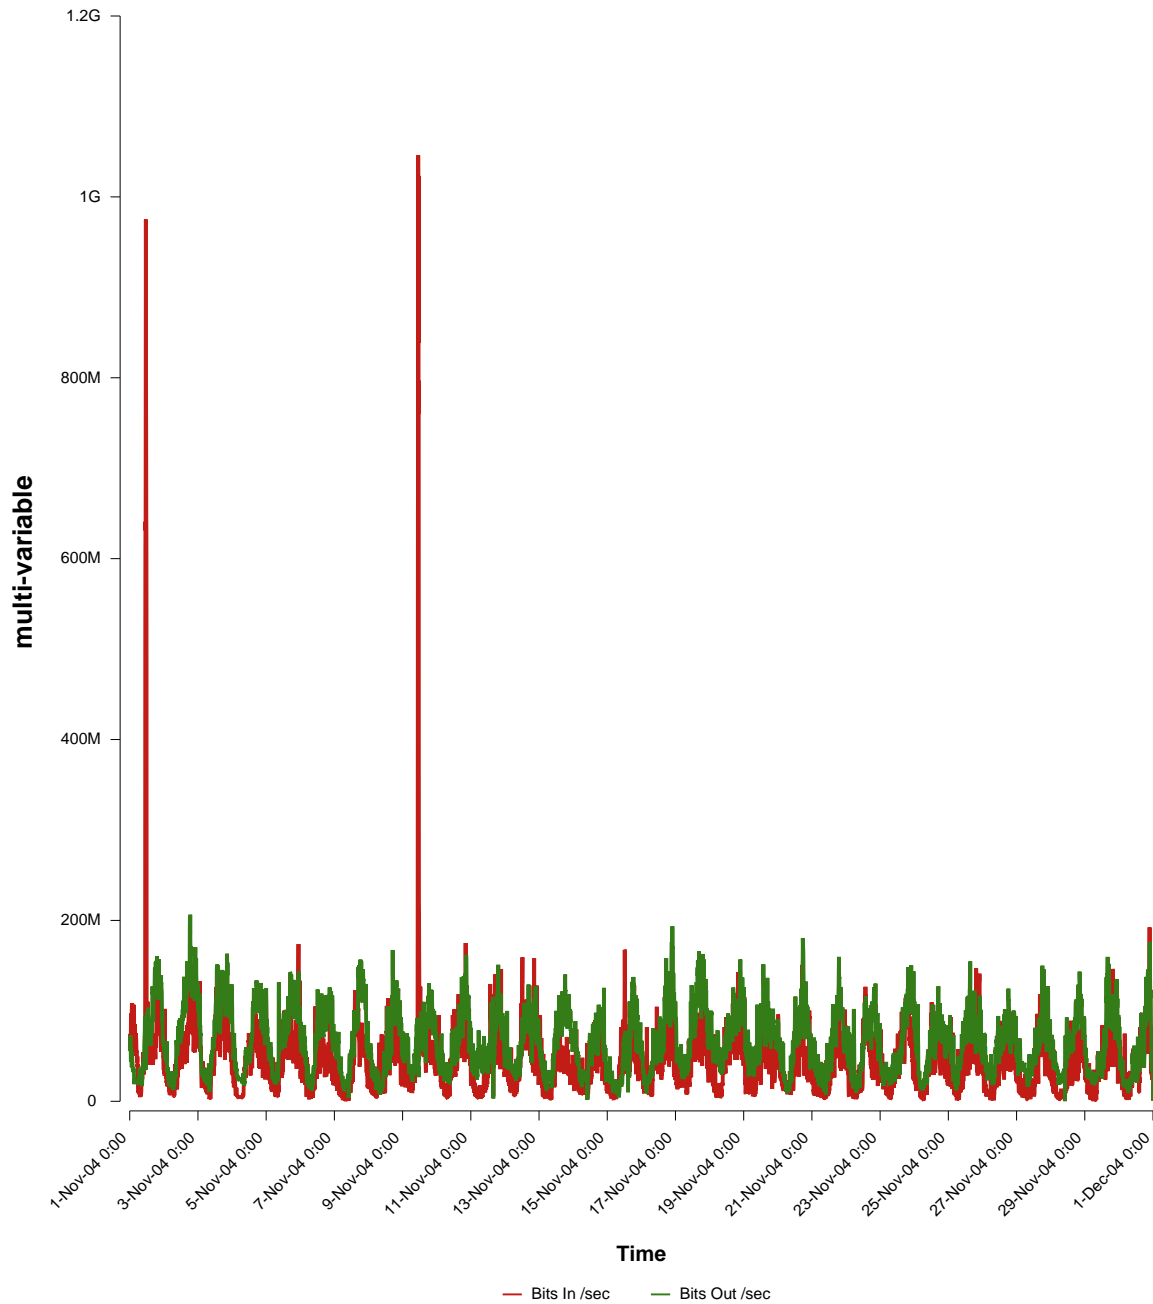

eHealth Trend Report

Divide by Time

SUNET-A-VISBY-HGO

From: 2004/11/01 00:00
To: 2004/11/30 23:59

Created: 2004/12/02 07:45:10