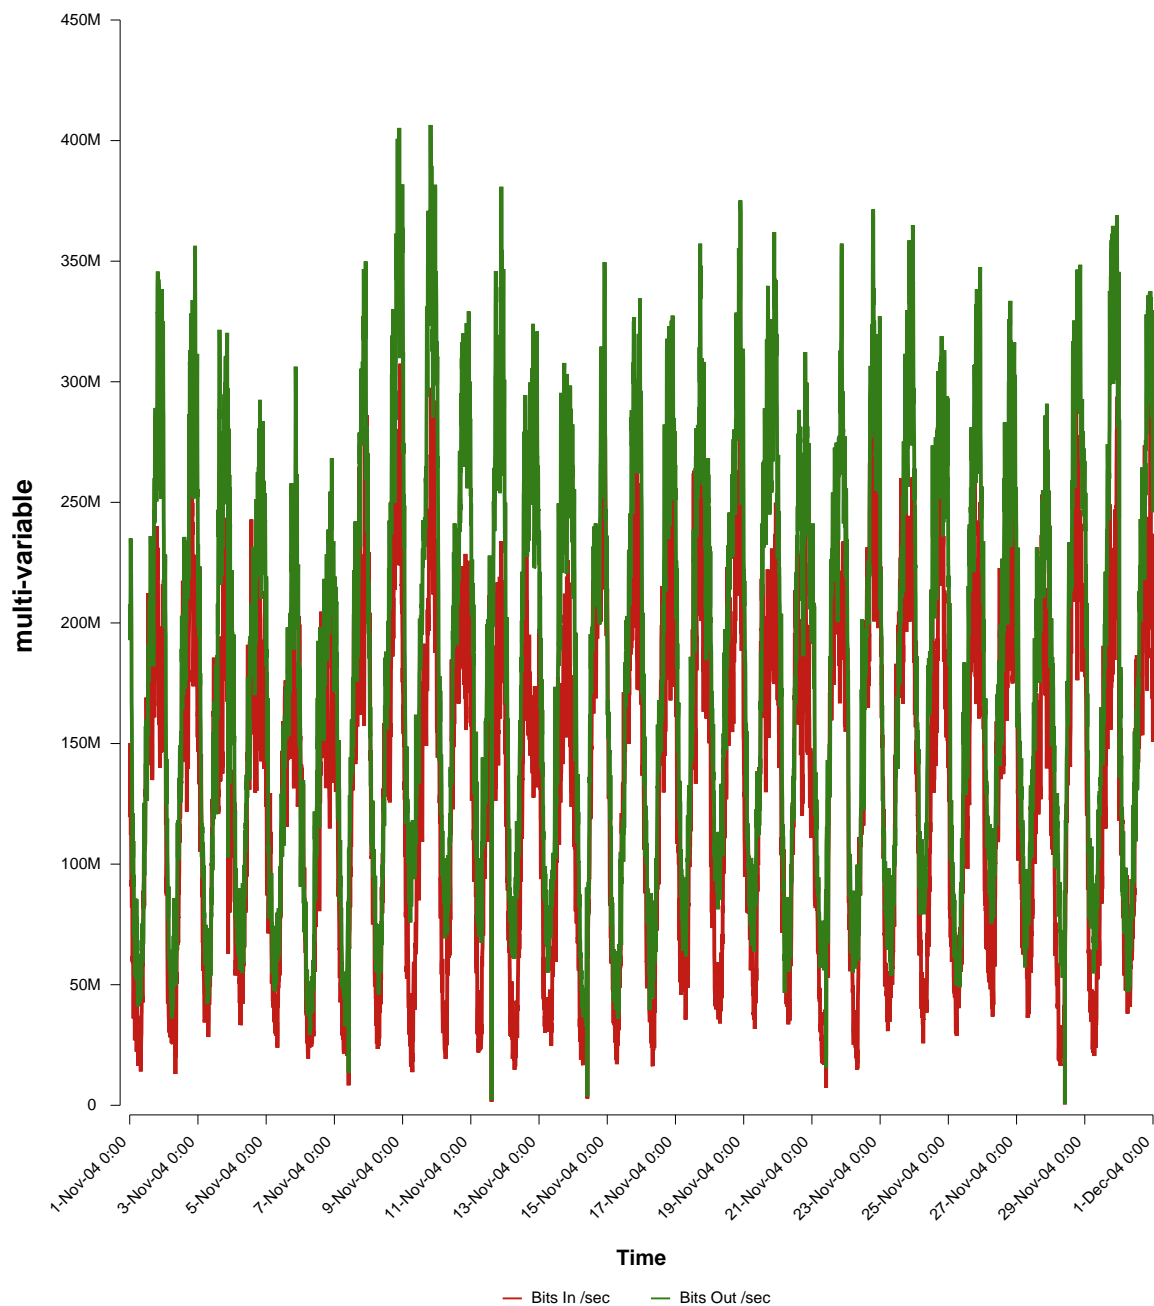

eHealth Trend Report

Divide by Time

SUNET-A-VAXJO-VXU

From: 2004/11/01 00:00
To: 2004/11/30 23:59

Created: 2004/12/02 07:30:09