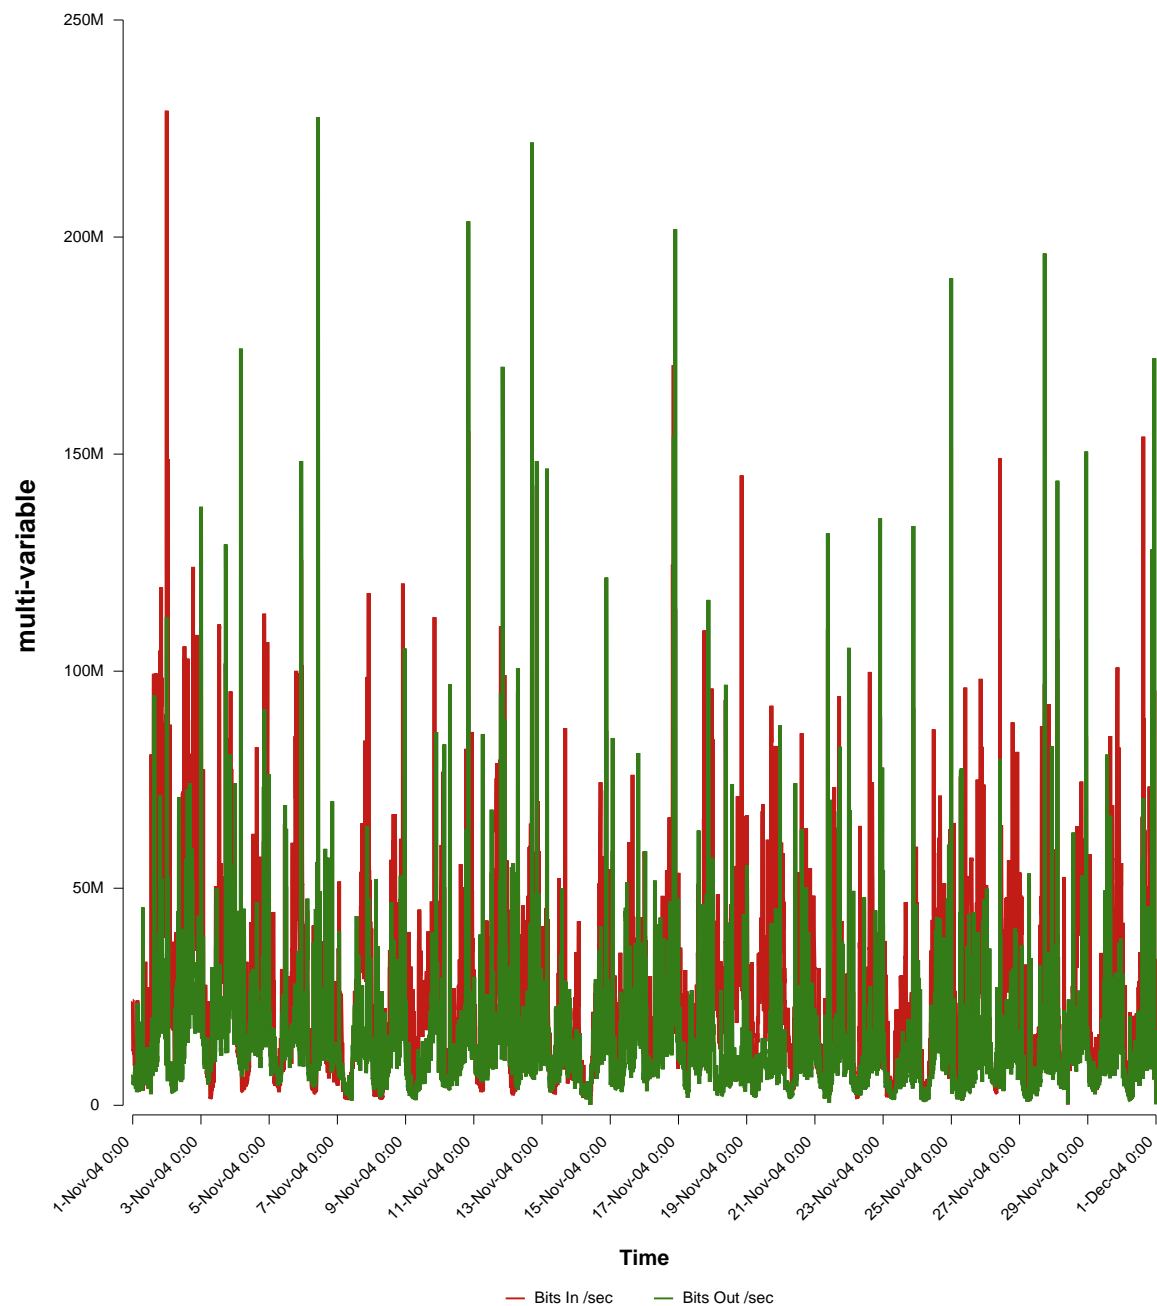

# eHealth Trend Report

Divide by Time

## SUNET-A-TROLLHATTAN-HTU

From: 2004/11/01 00:00  
To: 2004/11/30 23:59

Created: 2004/12/02 06:40:08