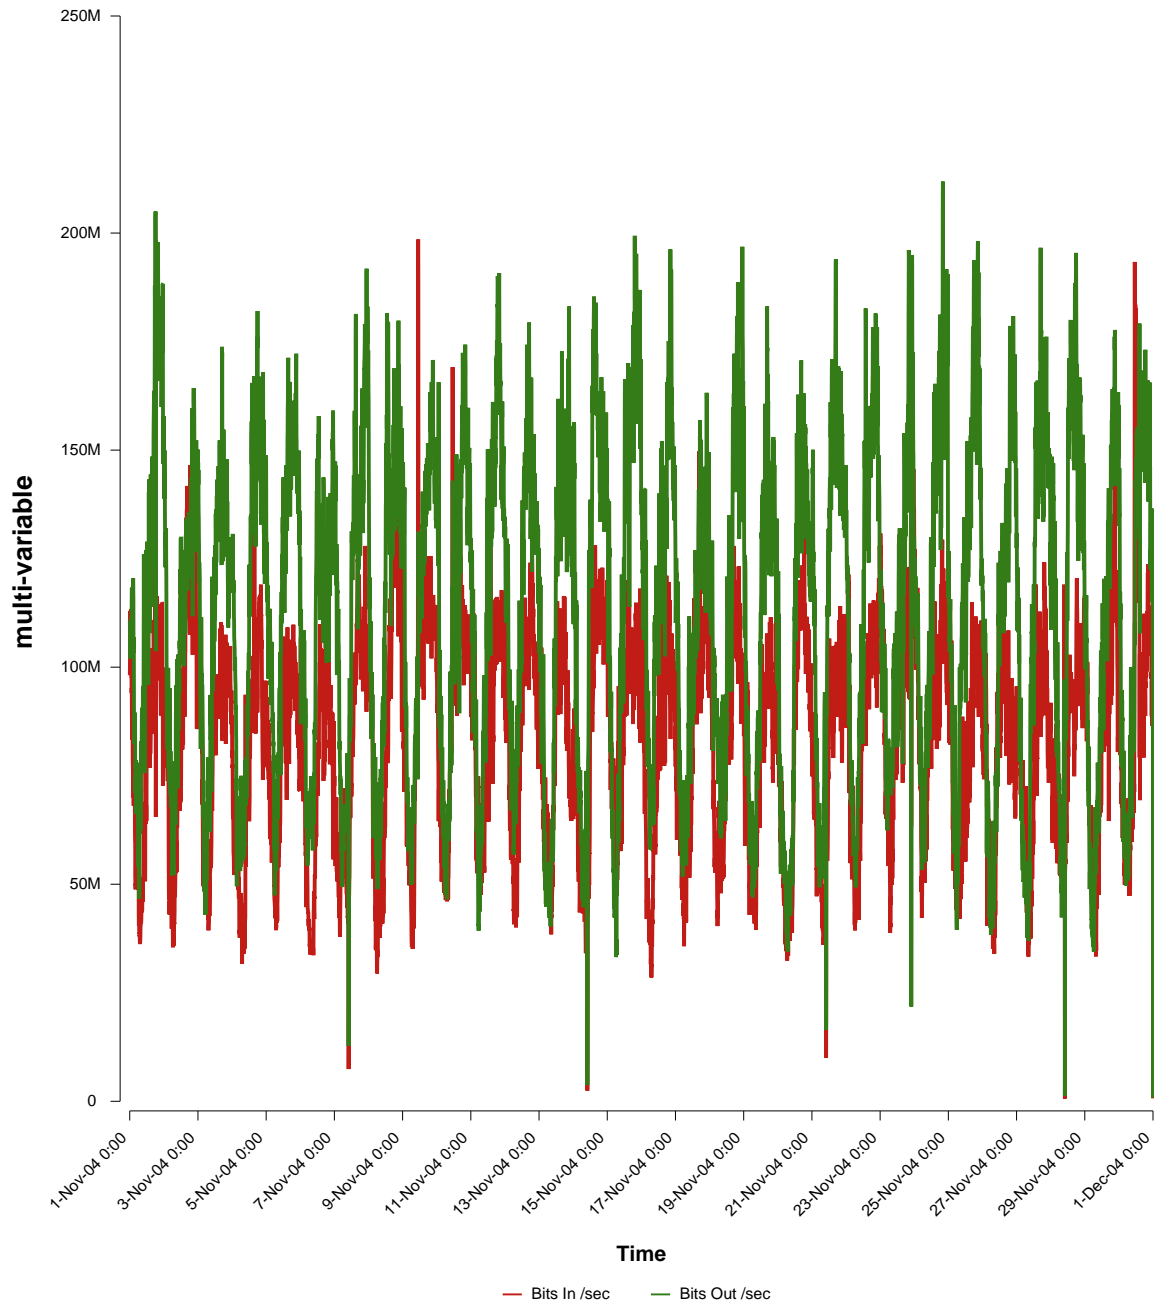

eHealth Trend Report

Divide by Time

SUNET-A-SUNDSVALL-MH

From: 2004/11/01 00:00
To: 2004/11/30 23:59

Created: 2004/12/02 06:30:07