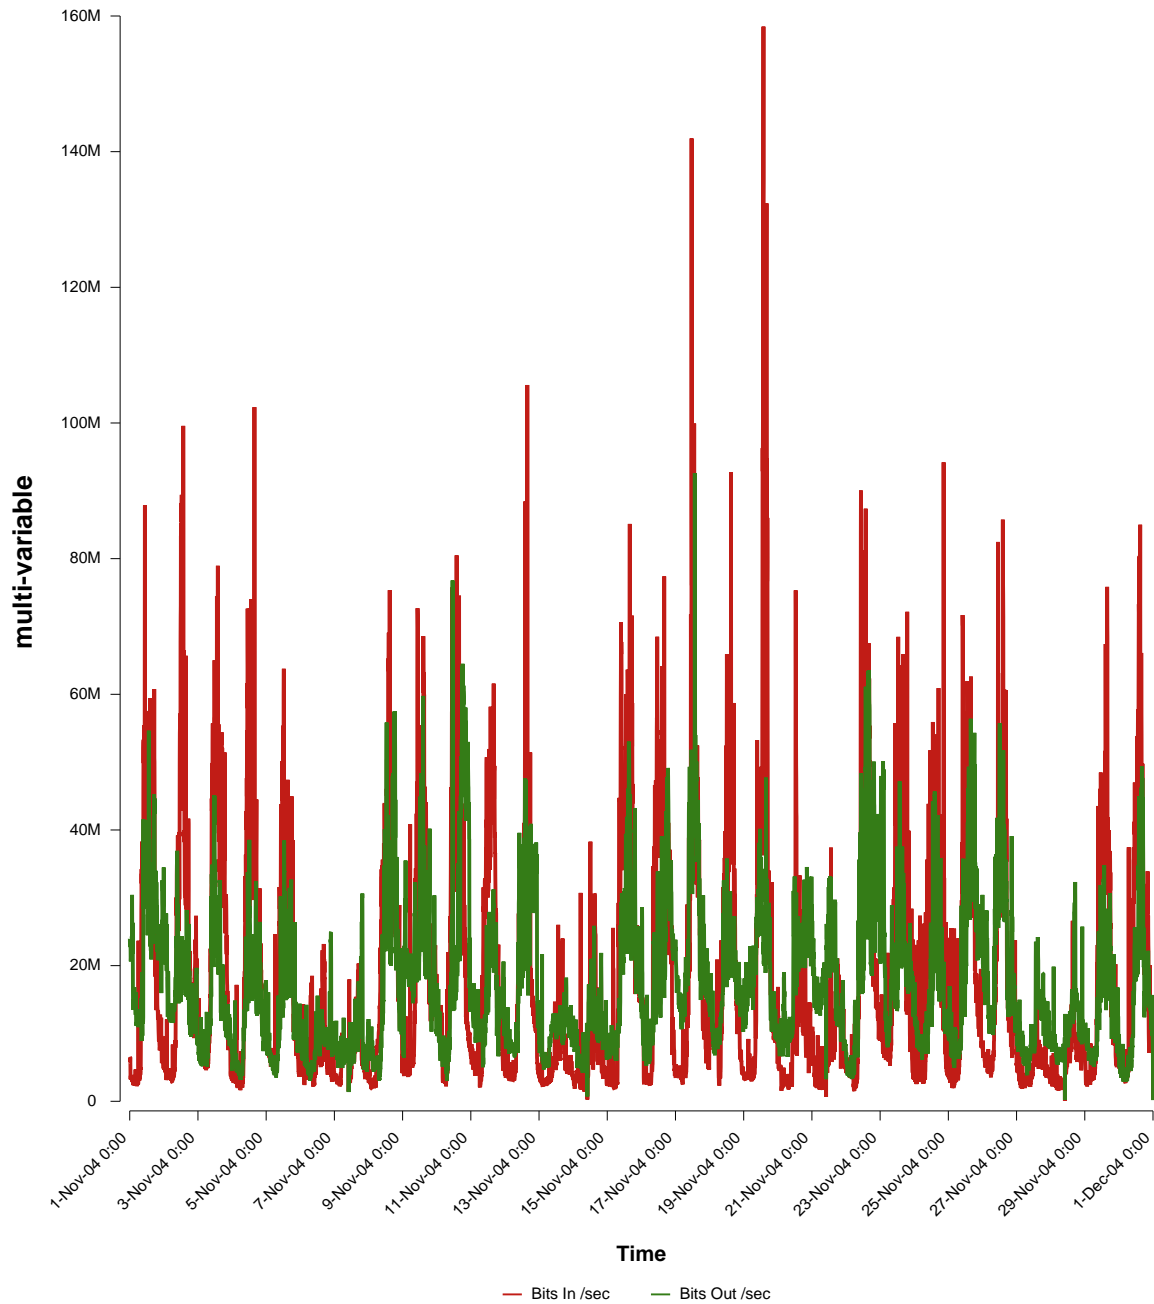

eHealth Trend Report

Divide by Time

SUNET-A-STHLM-SU

From: 2004/11/01 00:00
To: 2004/11/30 23:59

Created: 2004/12/02 06:20:13