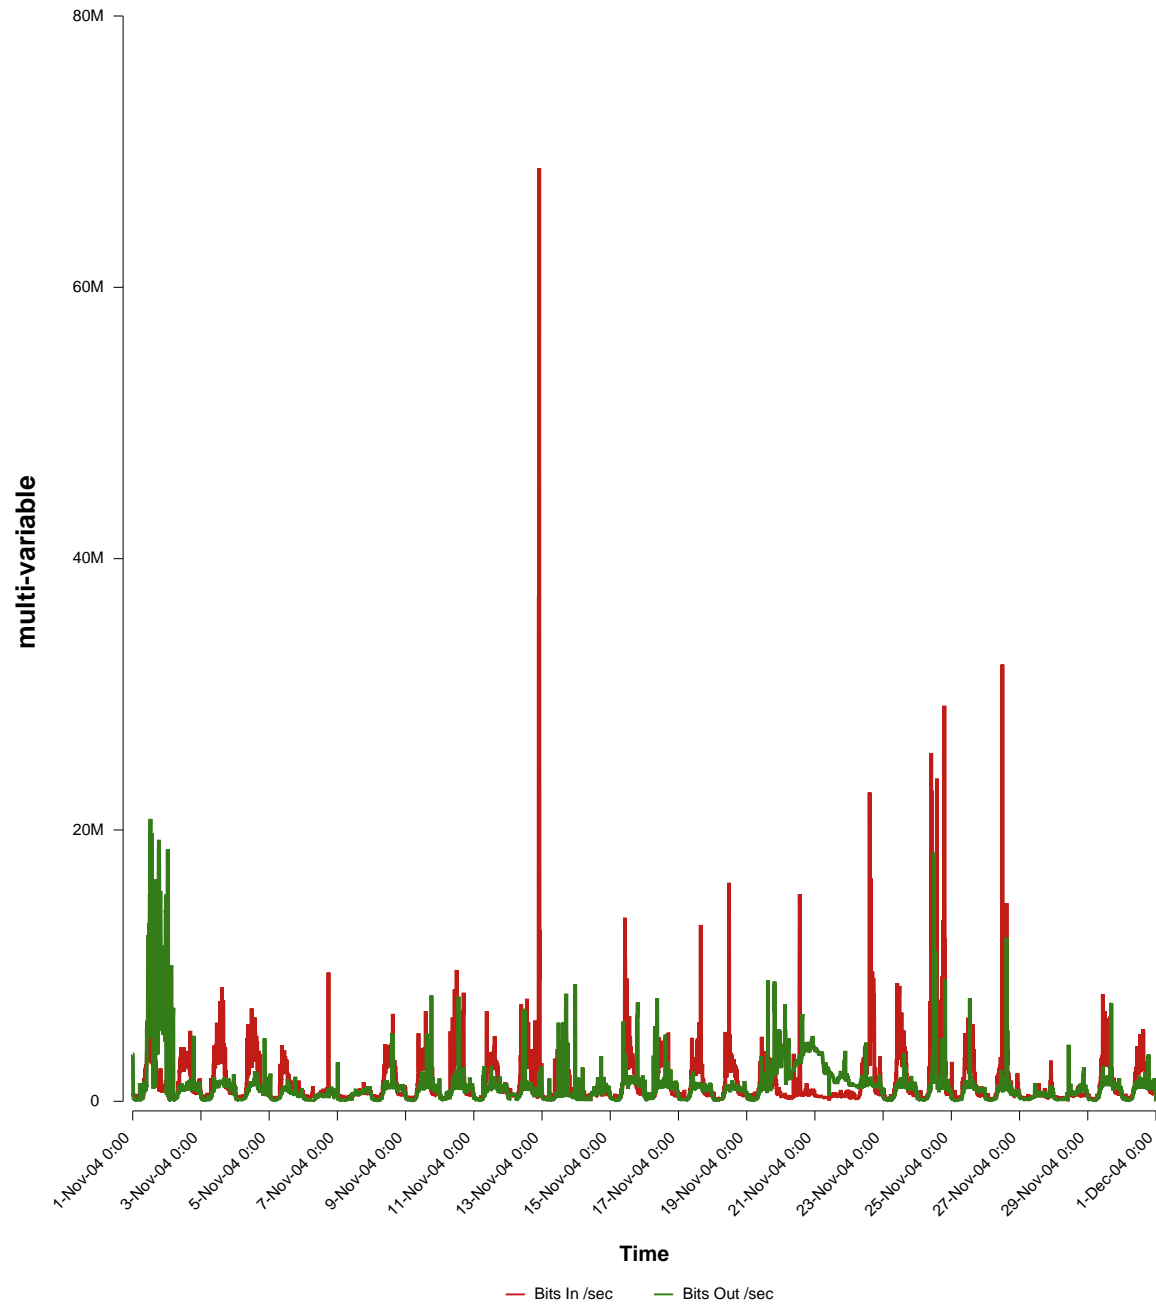

# eHealth Trend Report

Divide by Time

## SUNET-A-STHLM-LHS

From: 2004/11/01 00:00  
To: 2004/11/30 23:59

Created: 2004/12/02 06:02:09