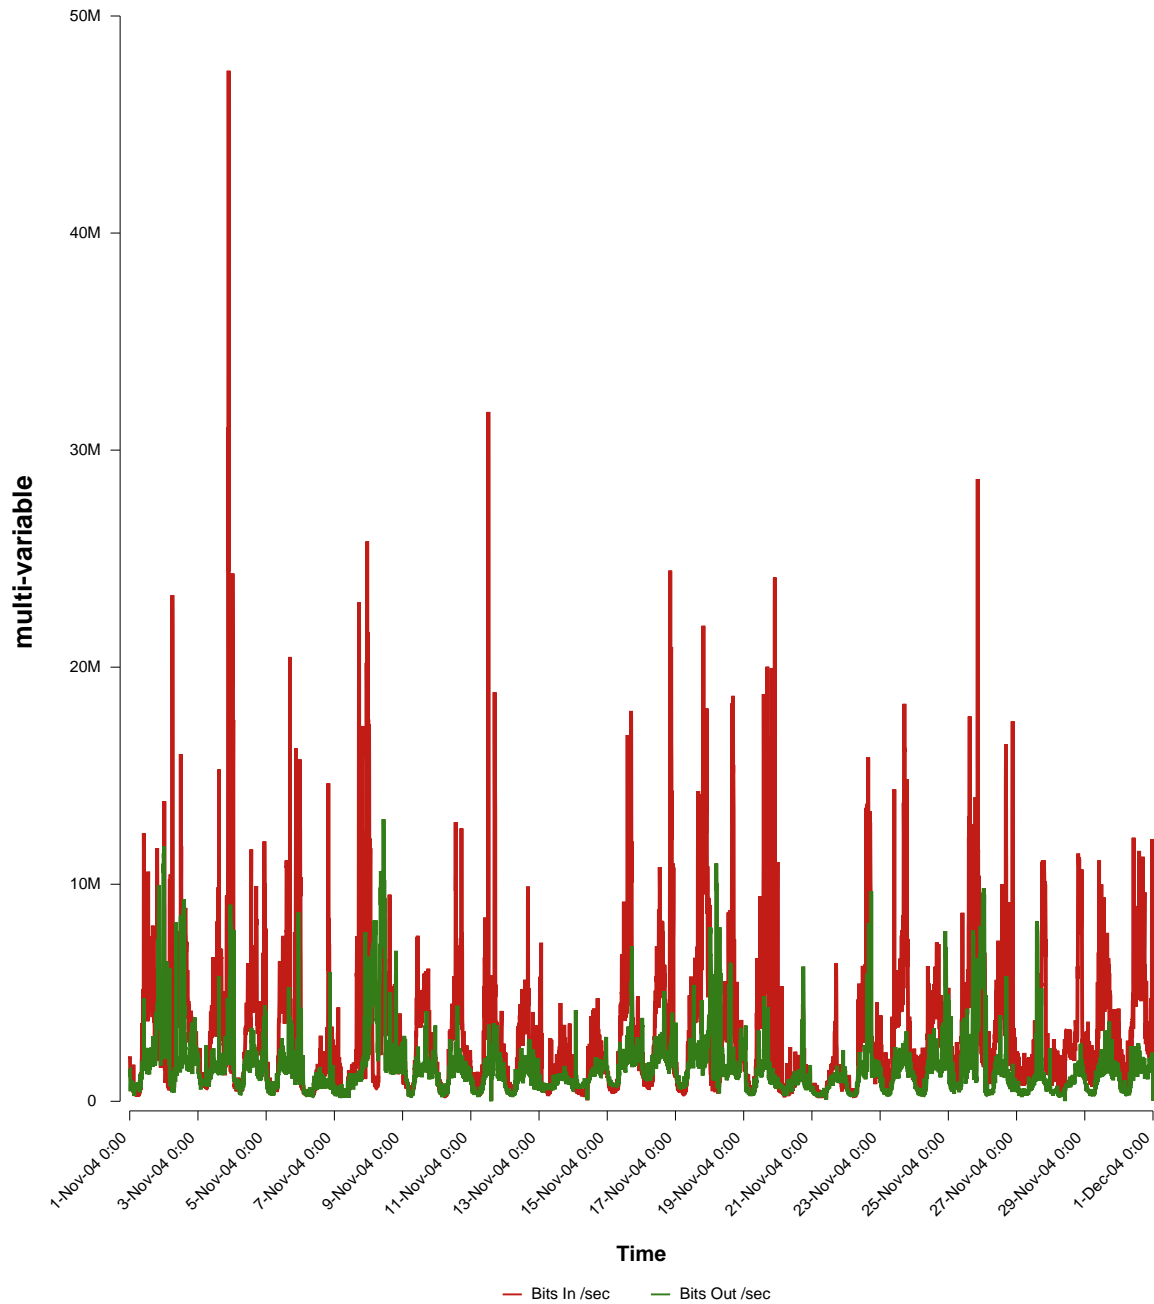

eHealth Trend Report

Divide by Time

SUNET-A-STHLM-HHS

From: 2004/11/01 00:00
To: 2004/11/30 23:59

Created: 2004/12/02 05:30:06