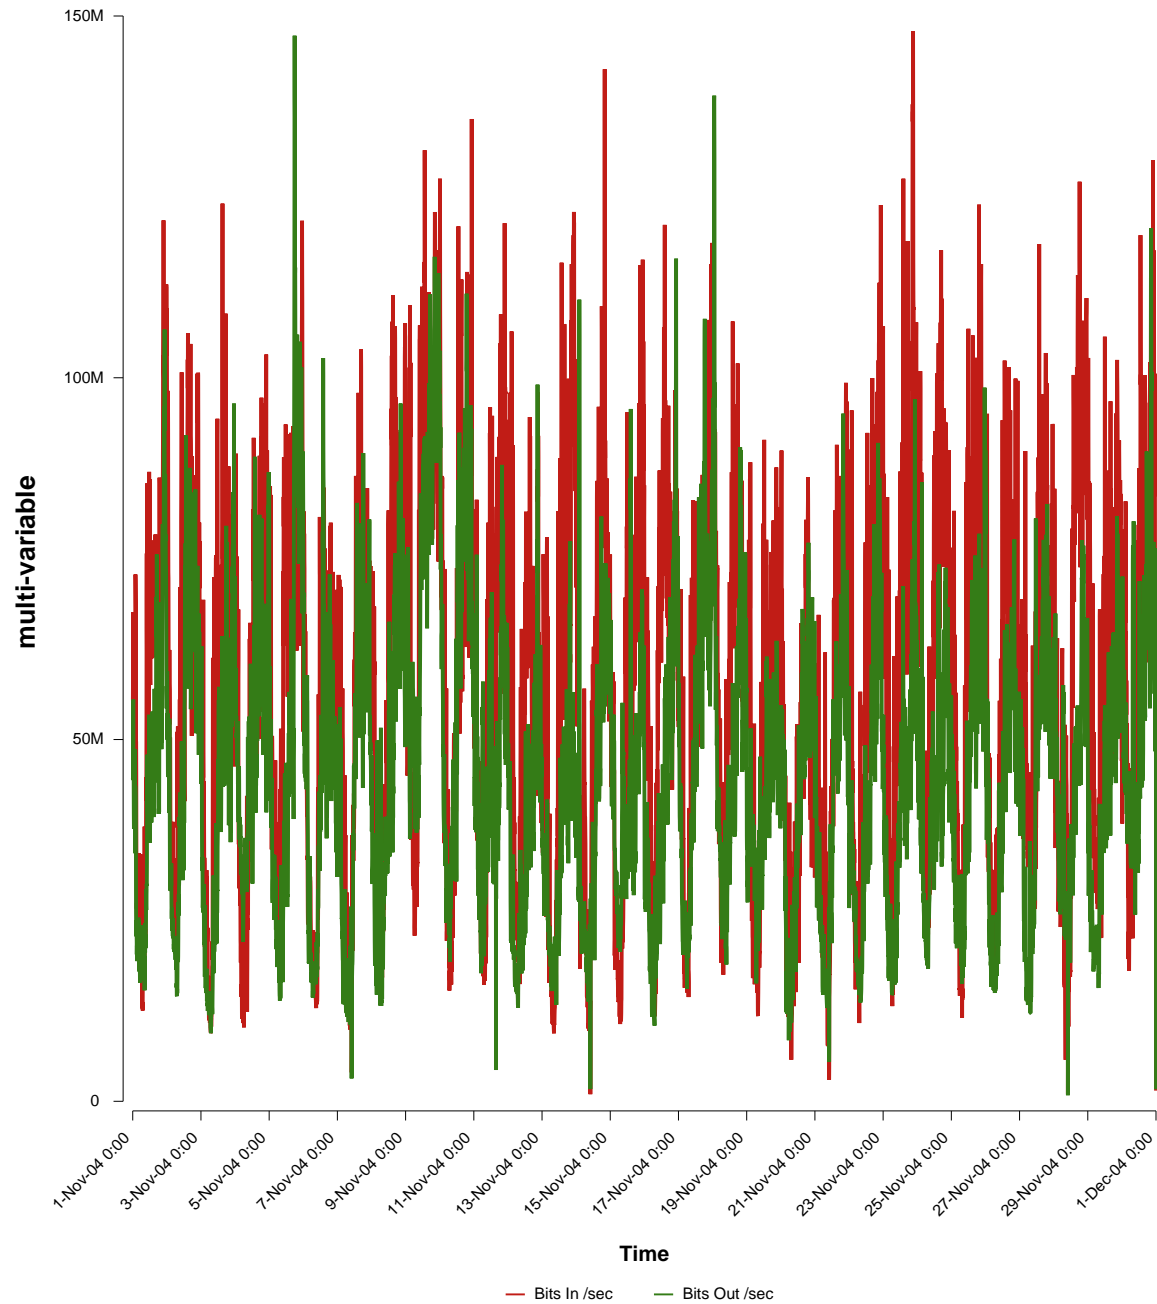

eHealth Trend Report

Divide by Time

SUNET-A-RONNEBY-BTH

From: 2004/11/01 00:00
To: 2004/11/30 23:59

Created: 2004/12/02 05:10:07