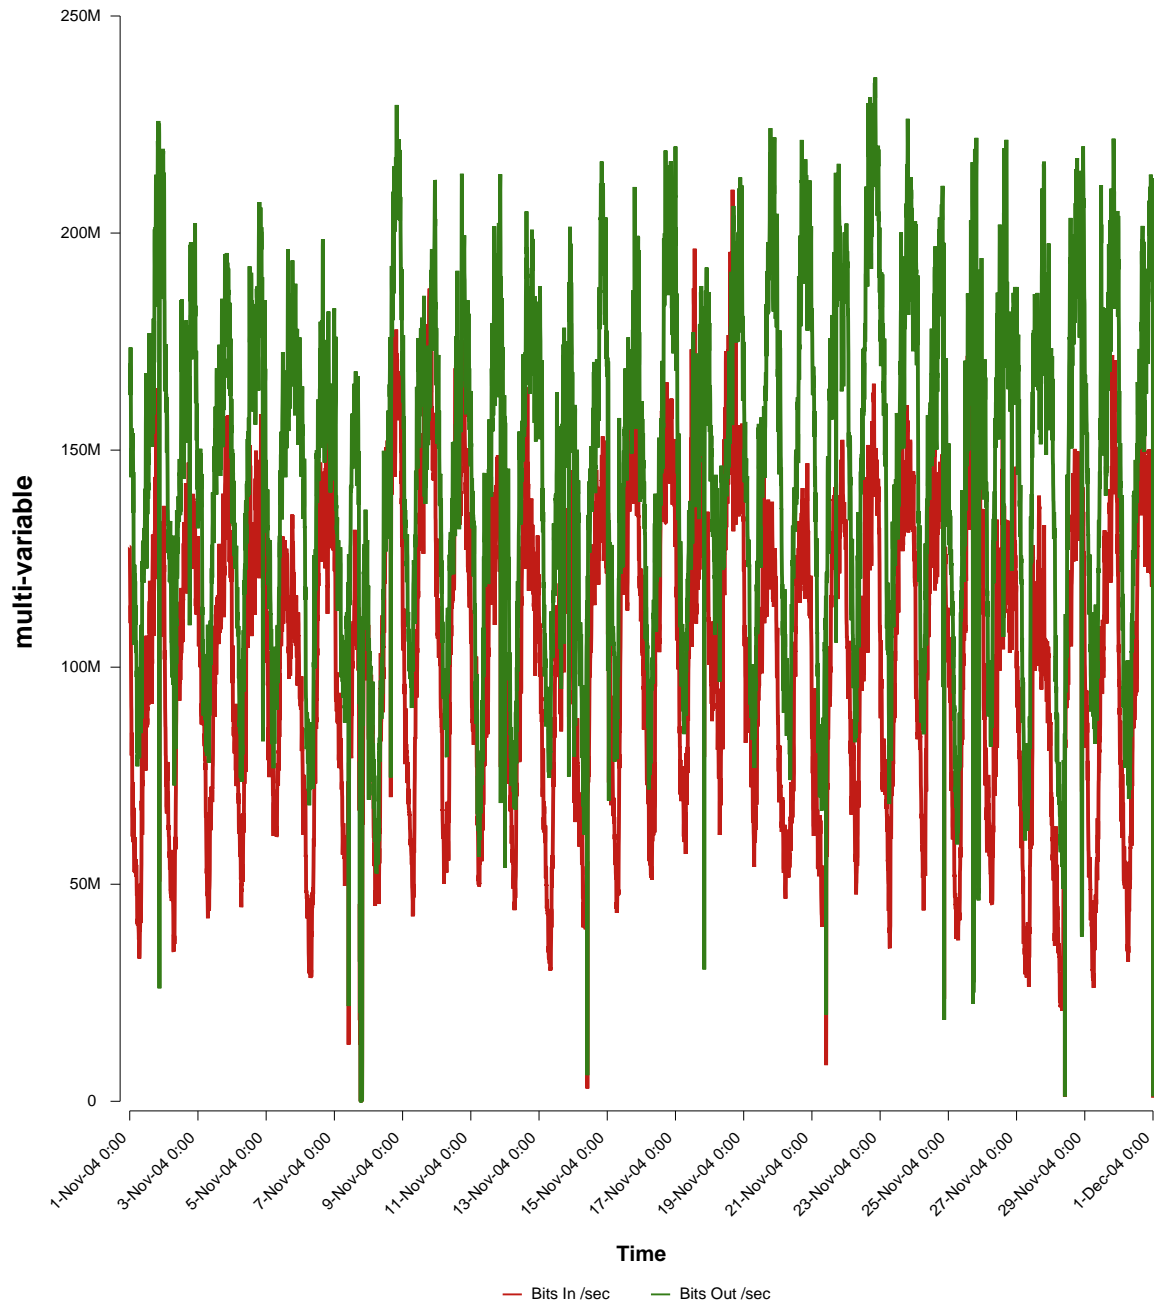

# eHealth Trend Report

Divide by Time

## SUNET-A-OREBRO-ORU

From: 2004/11/01 00:00  
To: 2004/11/30 23:59

Created: 2004/12/02 05:00:12