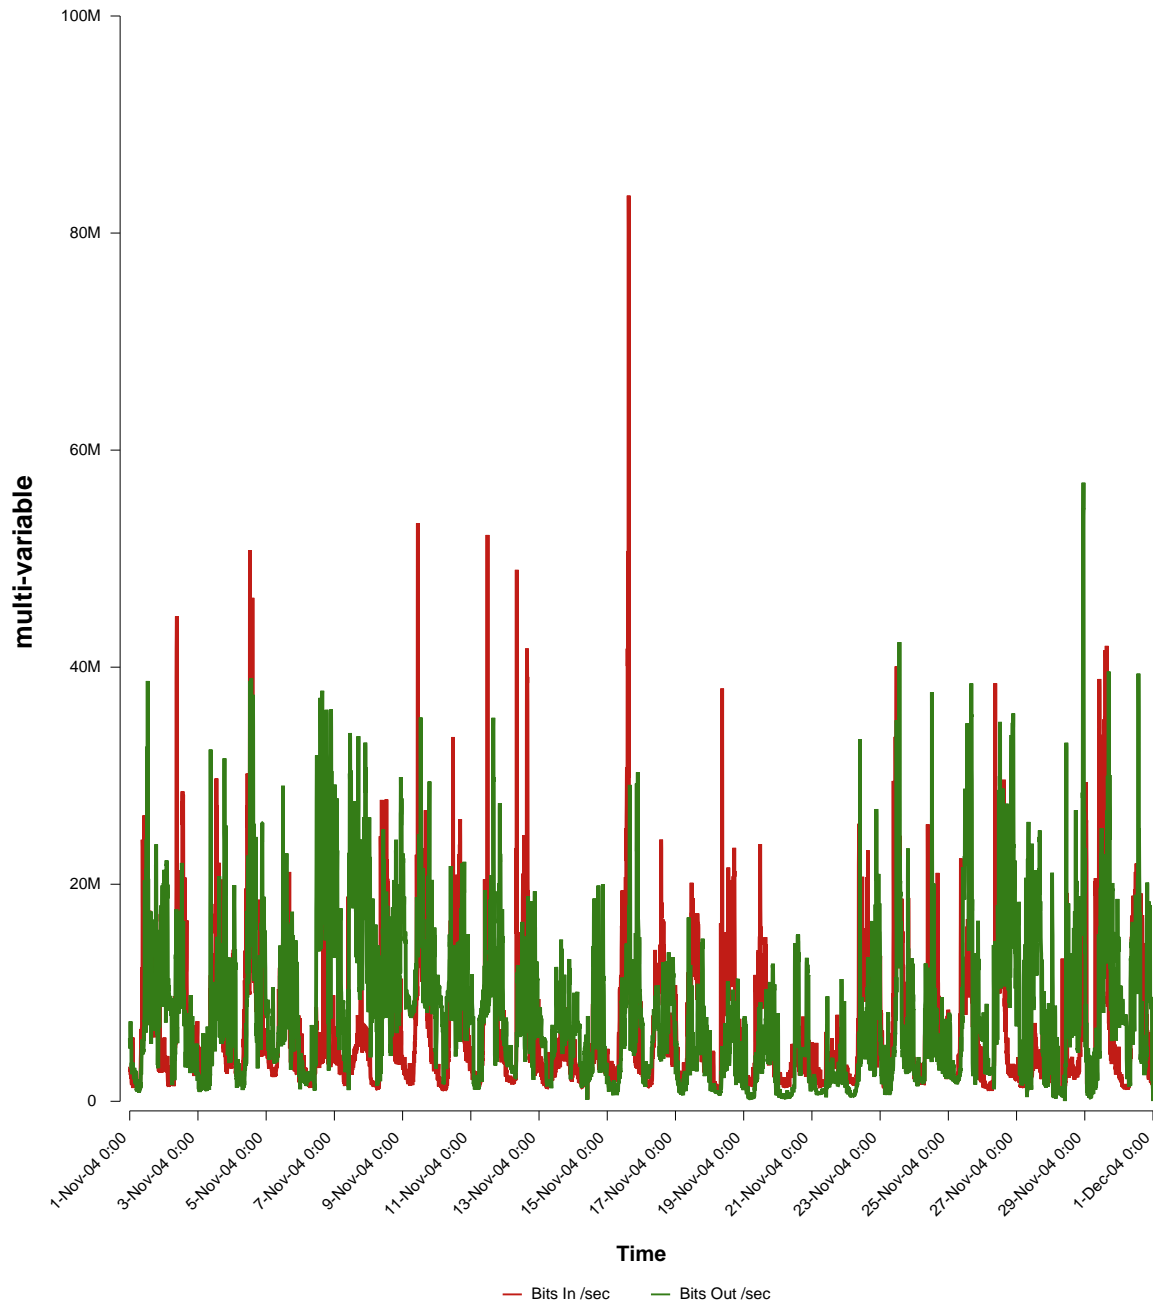

eHealth Trend Report

Divide by Time

SUNET-A-MALMO-MAH

From: 2004/11/01 00:00
To: 2004/11/30 23:59

Created: 2004/12/02 04:50:10