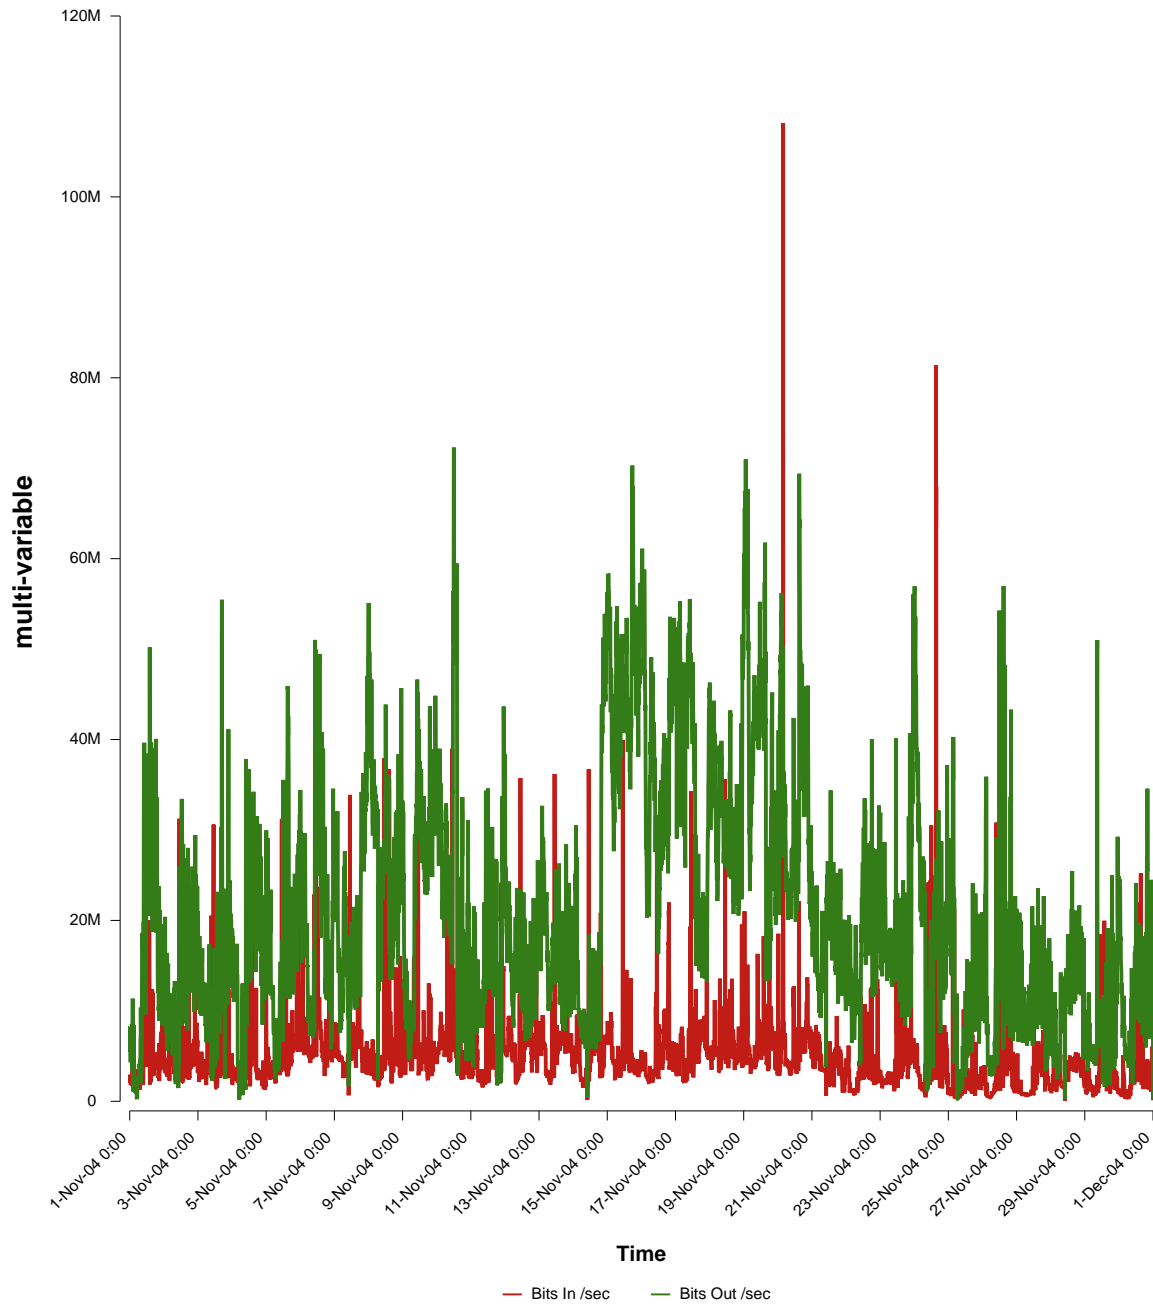

eHealth Trend Report

Divide by Time

SUNET-A-KIRUNA-IRF

From: 2004/11/01 00:00
To: 2004/11/30 23:59

Created: 2004/12/02 04:10:06