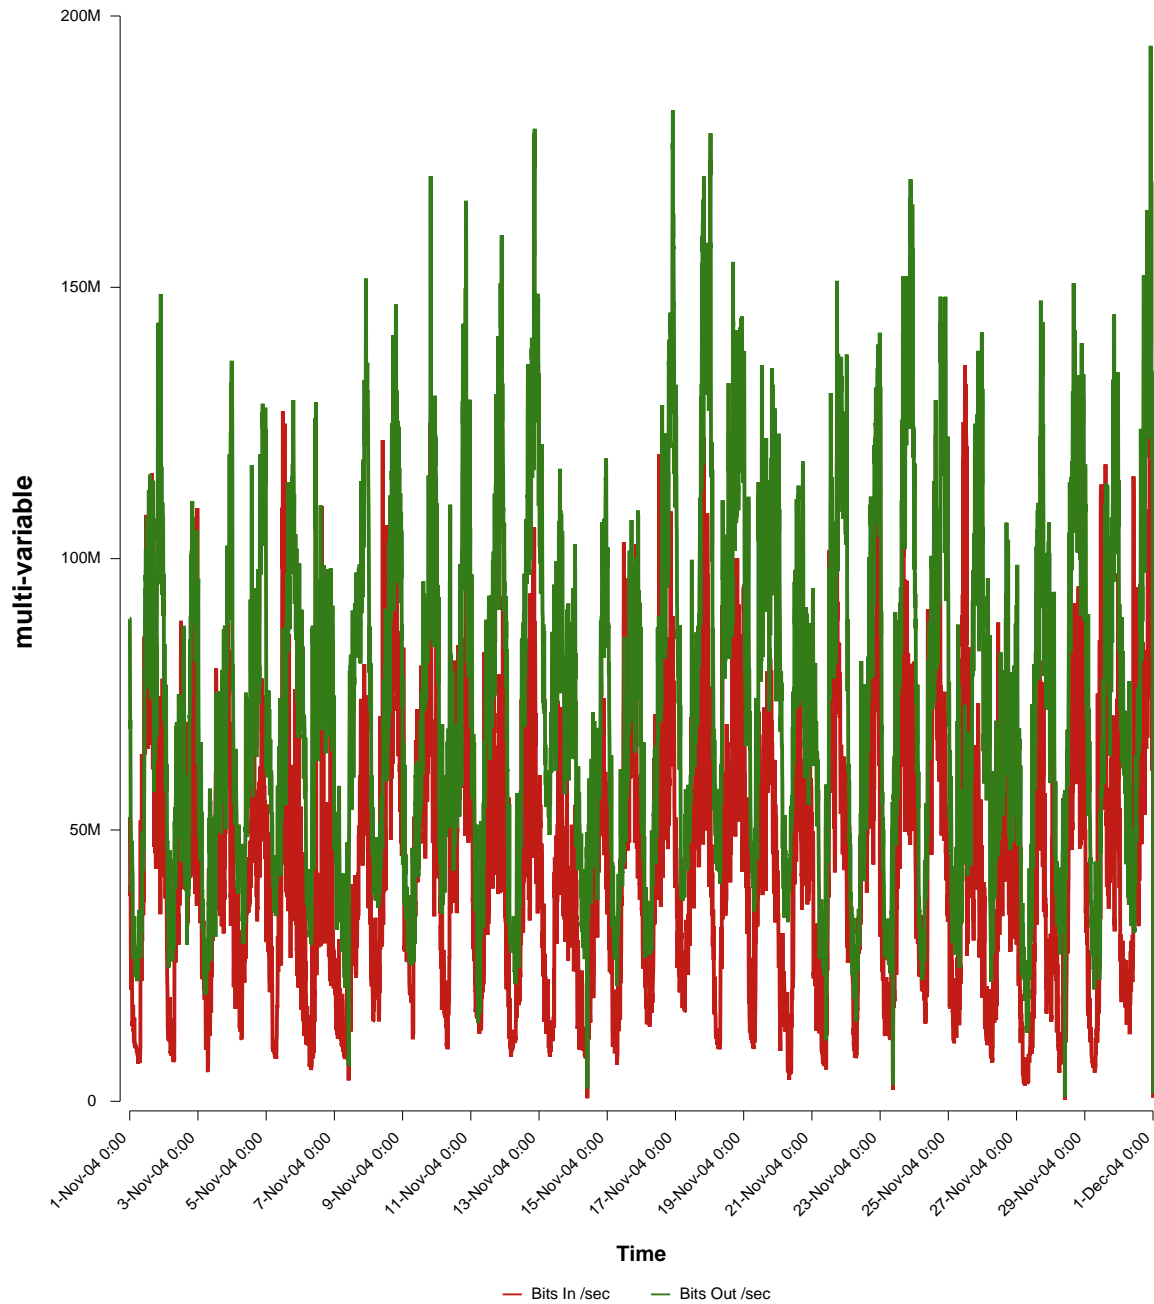

eHealth Trend Report

Divide by Time

SUNET-A-KARLSTAD-KAU

From: 2004/11/01 00:00
To: 2004/11/30 23:59

Created: 2004/12/02 04:00:06