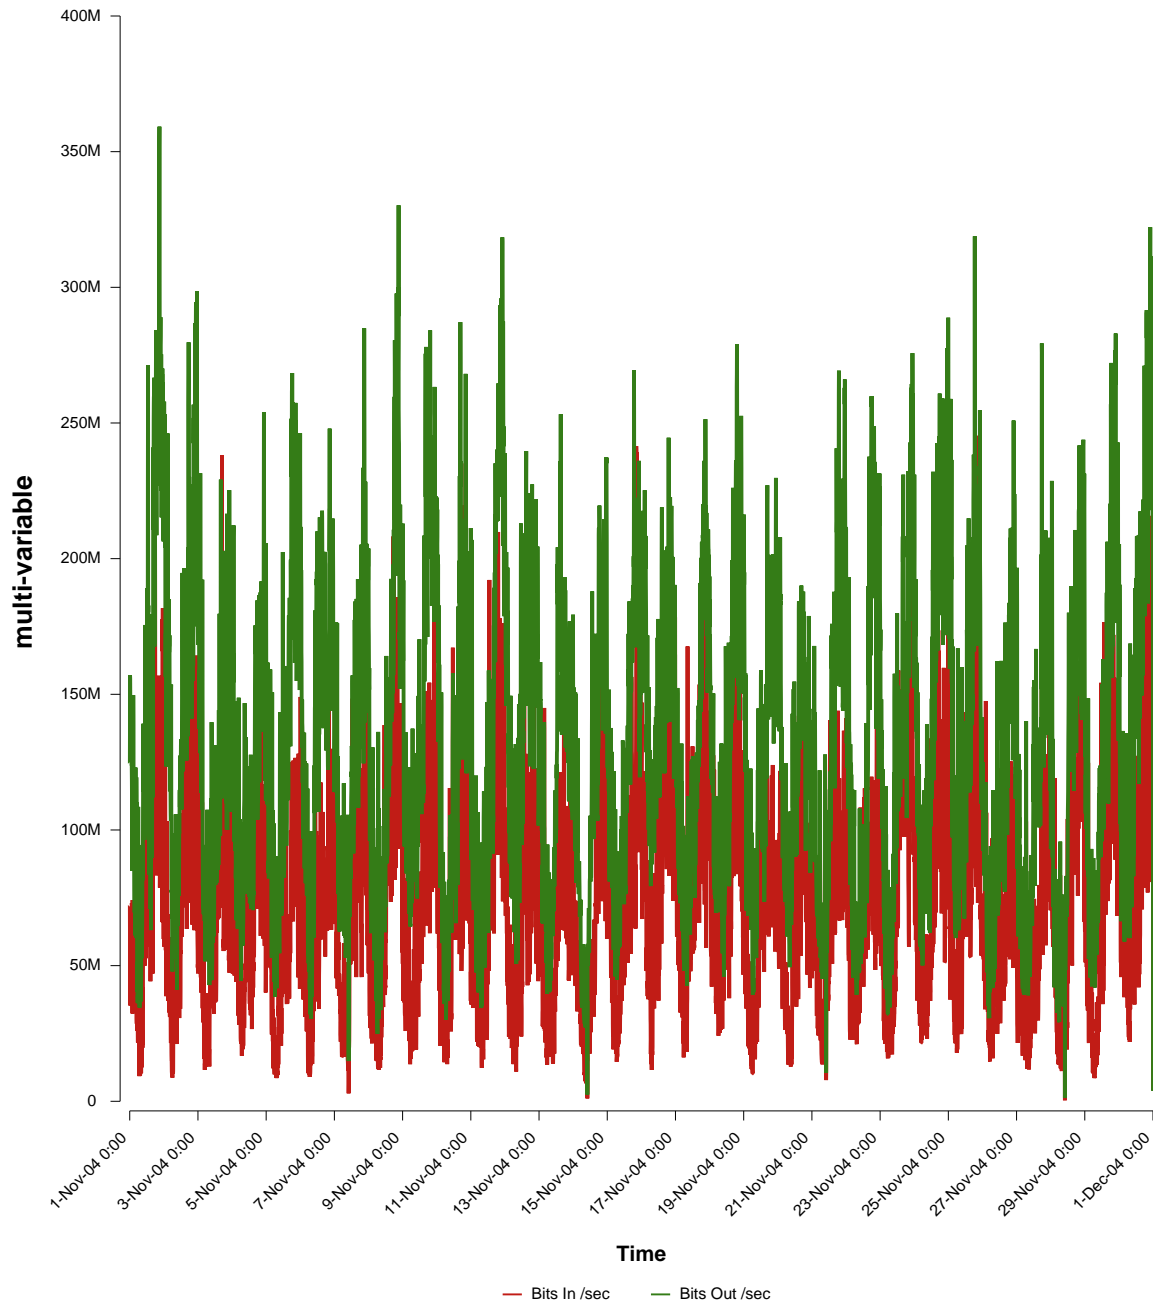

eHealth Trend Report

Divide by Time

SUNET-A-GAVLE-HIG

From: 2004/11/01 00:00
To: 2004/11/30 23:59

Created: 2004/12/02 03:20:09