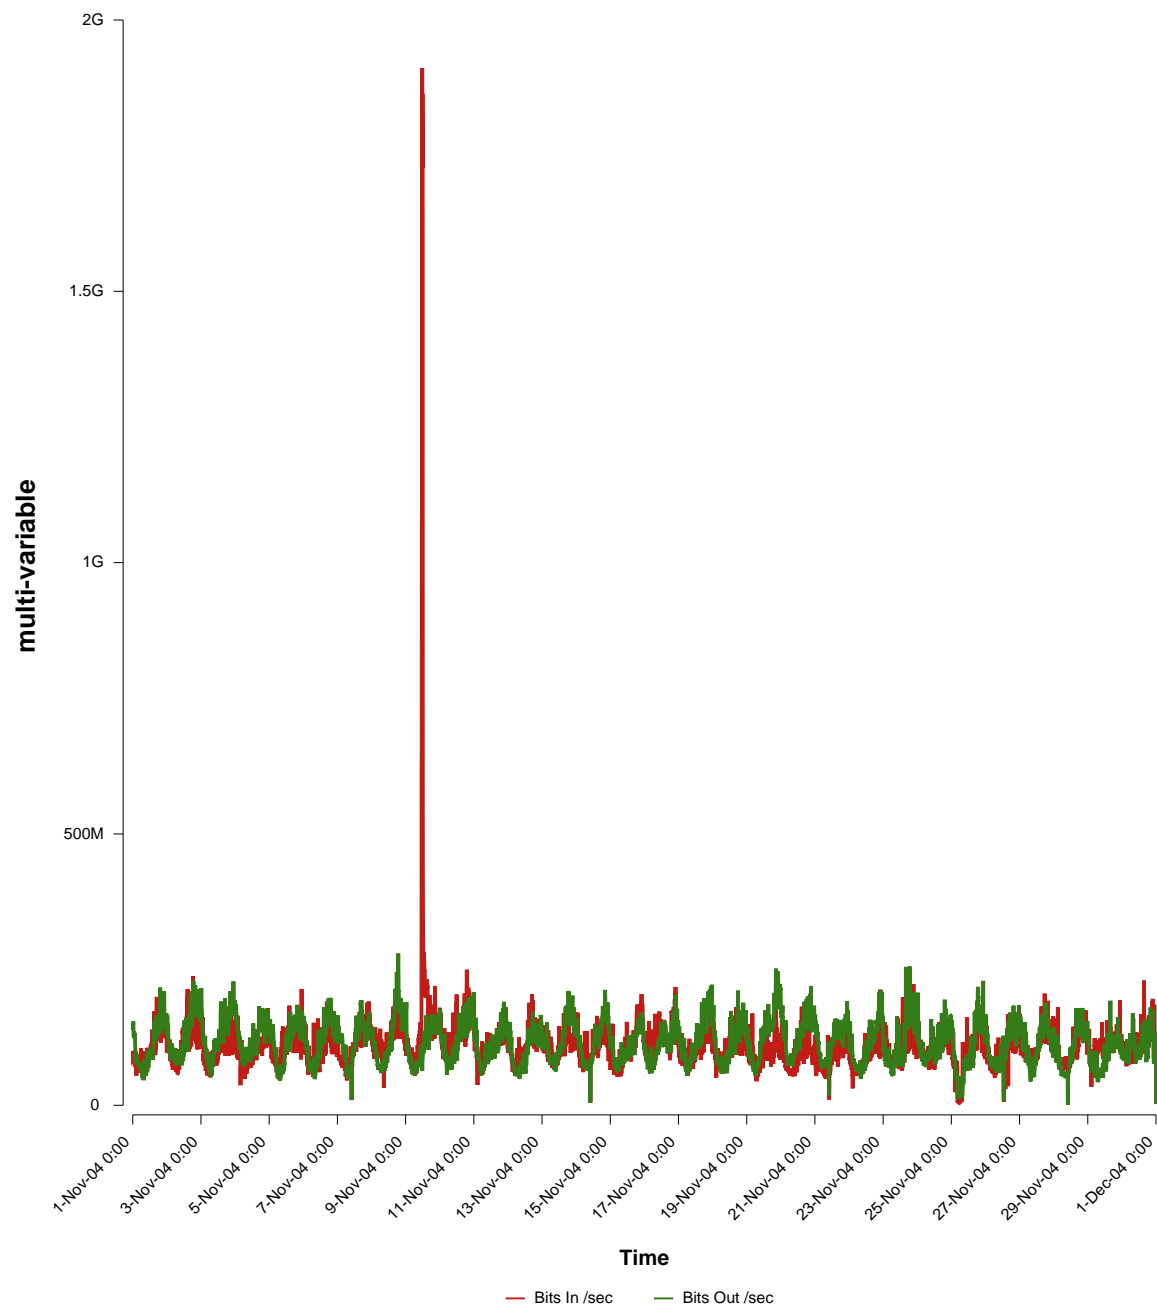

eHealth Trend Report

Divide by Time

SUNET-A-BORLANGE-DU

From: 2004/11/01 00:00
To: 2004/11/30 23:59

Created: 2004/12/02 03:11:03