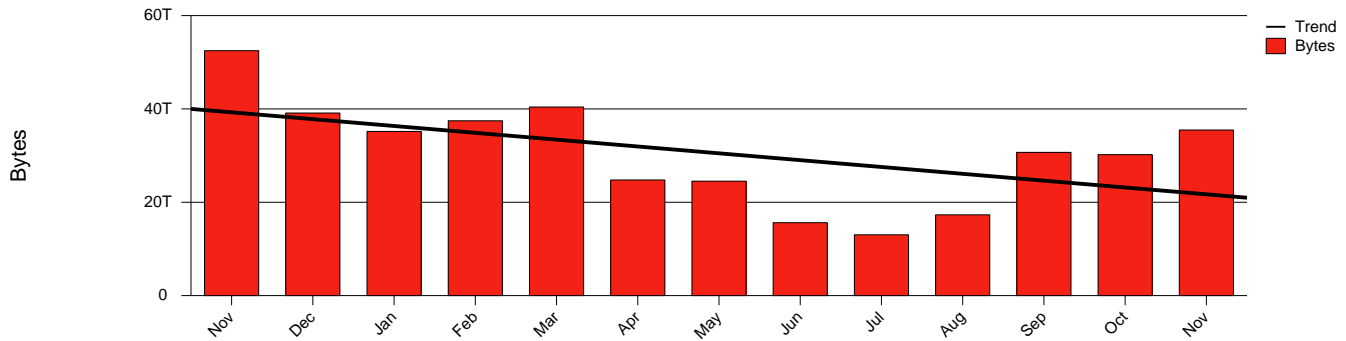

Visby - HGO - Monthly Health Report

LAN/WAN

Report for 2004/11/30

Total Network Volume by Month

Total Network Volume by Week

Total Network Volume by Day

Situations to Watch

Rank	Element Name	Variable	Threshold Value	Monthly Average		Days to (from) Threshold
				Actual	Predicted	
1	hgo1-POS(In)	Errors (% Frames)	5.000	0.000	0.000	Increasing
2	hgo1-POS(In)	Volume (Bandwidth %)	80.000	1.782	1.009	Decreasing
3	hgo1-POS(Out)	Volume (Bandwidth %)	80.000	2.623	1.446	Decreasing
4	hgo2-POS(In)	Errors (% Frames)	5.000	0.000	0.051	Decreasing