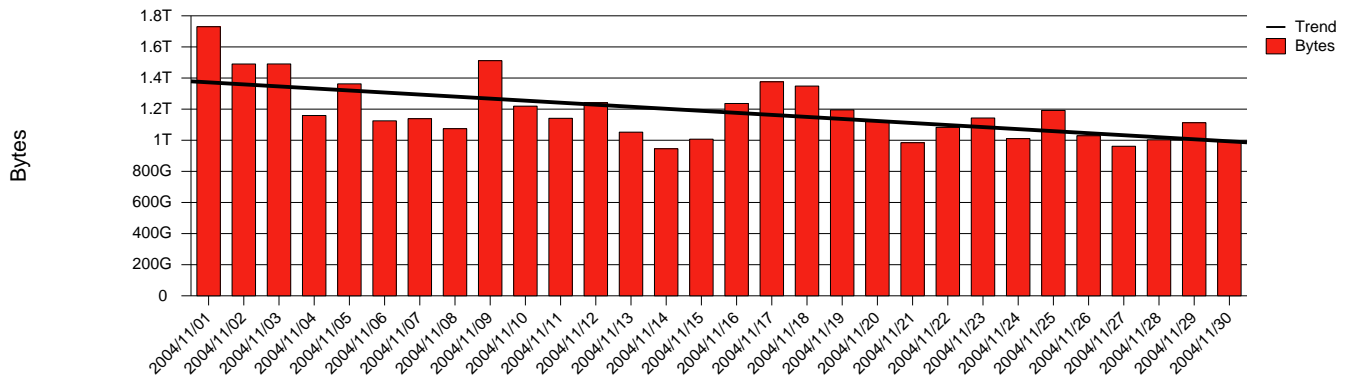

Visby - HGO - Monthly Health Report

LAN/WAN

Report for 2004/11/30

Total Network Volume by Month

Total Network Volume by Week

Total Network Volume by Day

Situations to Watch

Rank	Element Name	Variable	Threshold Value	Monthly Average		Days to (from) Threshold
				Actual	Predicted	
1	hgo1-POS(In)	Errors (% Frames)	5.000	0.000	0.000	Increasing
2	hgo1-POS(In)	Volume (Bandwidth %)	80.000	1.782	1.009	Decreasing
3	hgo1-POS(Out)	Volume (Bandwidth %)	80.000	2.623	1.446	Decreasing
4	hgo2-POS(In)	Errors (% Frames)	5.000	0.000	0.051	Decreasing