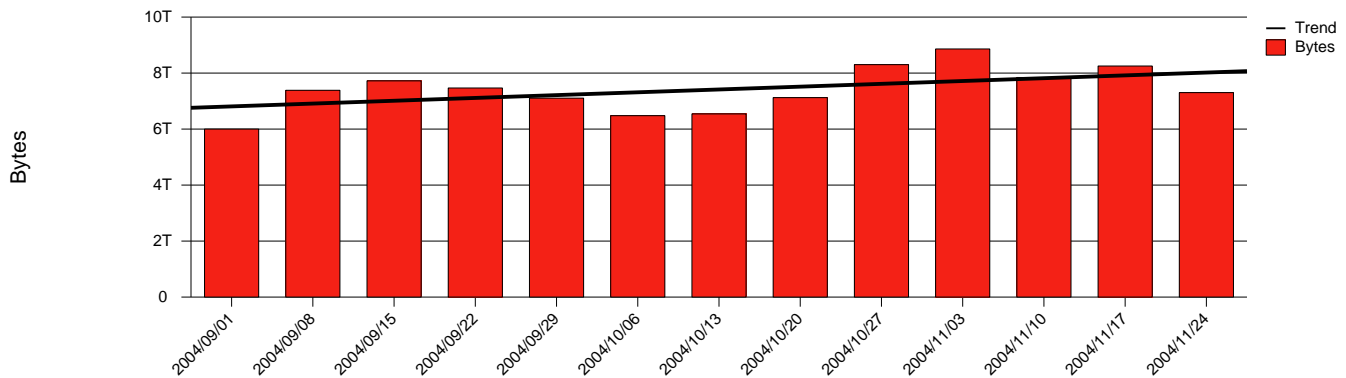

Visby - HGO - Monthly Health Report

LAN/WAN

Report for 2004/11/30

Total Network Volume by Month

Total Network Volume by Week

Total Network Volume by Day

Situations to Watch

Rank	Element Name	Variable	Threshold Value	Monthly Average		Days to (from) Threshold
				Actual	Predicted	
1	hgo1-POS(In)	Errors (% Frames)	5.000	0.000	0.000	Increasing
2	hgo1-POS(In)	Volume (Bandwidth %)	80.000	1.782	1.009	Decreasing
3	hgo1-POS(Out)	Volume (Bandwidth %)	80.000	2.623	1.446	Decreasing
4	hgo2-POS(In)	Errors (% Frames)	5.000	0.000	0.051	Decreasing