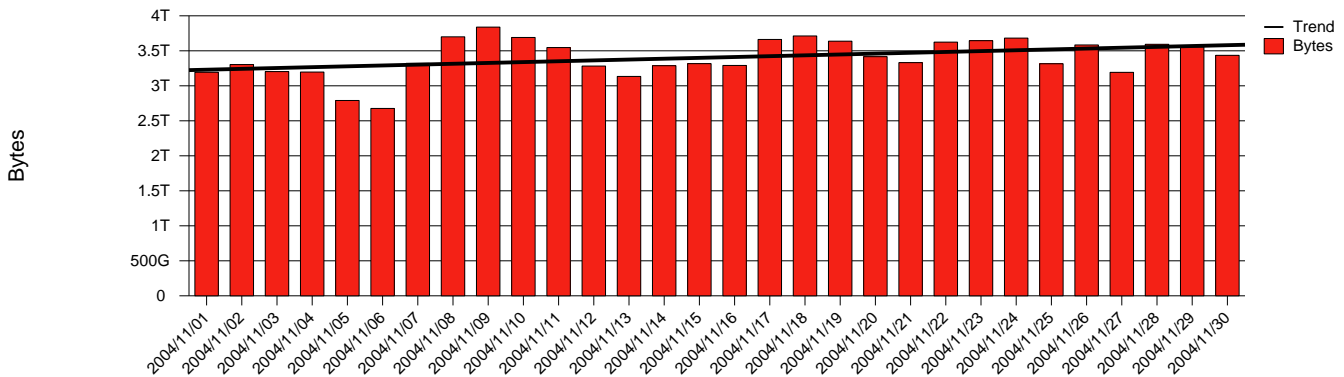

Växjö - VXU - Monthly Health Report

LAN/WAN

Report for 2004/11/30

Total Network Volume by Month

Total Network Volume by Week

Total Network Volume by Day

Situations to Watch

Rank	Element Name	Variable	Threshold	Monthly Average		Days to (from)
			Value	Actual	Predicted	Threshold
1	vxu2-SRP(Out)	Volume (Bandwidth %)	80.000	6.737	6.158	Increasing
2	vxu1-SRP(In)	Volume (Bandwidth %)	80.000	5.434	4.680	Increasing
3	vxu2-SRP(In)	Volume (Bandwidth %)	80.000	0.003	0.003	Increasing
4	vxu1-SRP(Out)	Volume (Bandwidth %)	80.000	0.510	0.000	Decreasing
5	vxu2-SRP(In)	Errors (% Frames)	5.000	0.000	0.000	Decreasing