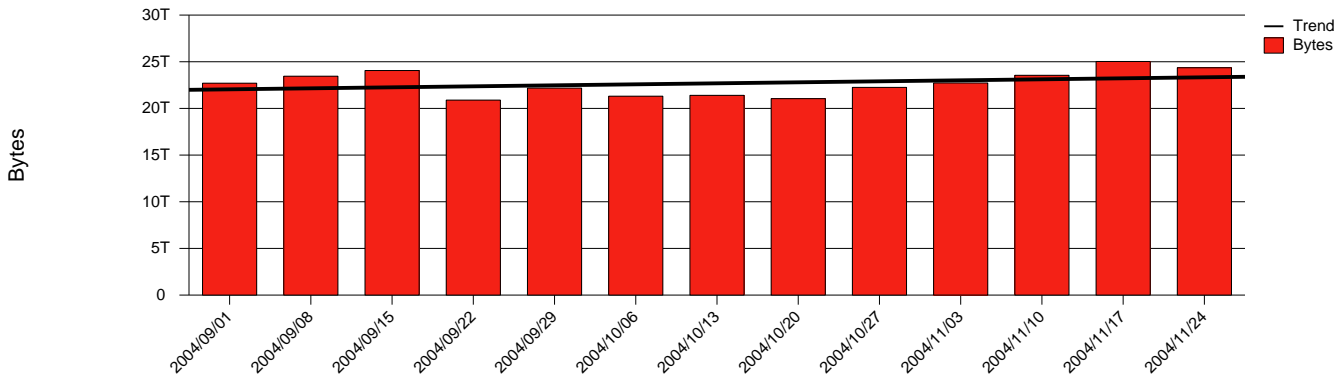

Växjö - VXU - Monthly Health Report

LAN/WAN

Report for 2004/11/30

Total Network Volume by Month

Total Network Volume by Week

Total Network Volume by Day

Situations to Watch

Rank	Element Name	Variable	Threshold	Monthly Average		Days to (from)
			Value	Actual	Predicted	Threshold
1	vxu2-SRP(Out)	Volume (Bandwidth %)	80.000	6.737	6.158	Increasing
2	vxu1-SRP(In)	Volume (Bandwidth %)	80.000	5.434	4.680	Increasing
3	vxu2-SRP(In)	Volume (Bandwidth %)	80.000	0.003	0.003	Increasing
4	vxu1-SRP(Out)	Volume (Bandwidth %)	80.000	0.510	0.000	Decreasing
5	vxu2-SRP(In)	Errors (% Frames)	5.000	0.000	0.000	Decreasing