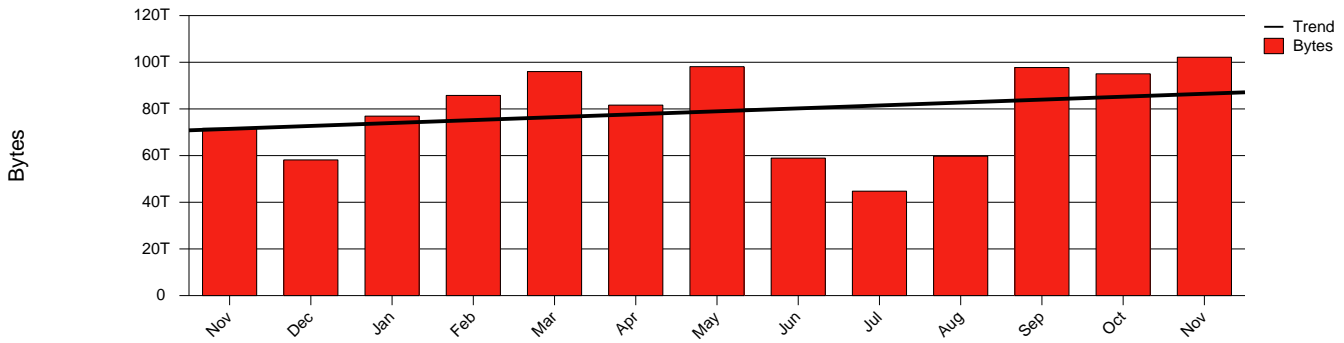

Växjö - VXU - Monthly Health Report

LAN/WAN

Report for 2004/11/30

Total Network Volume by Month

Total Network Volume by Week

Total Network Volume by Day

Situations to Watch

Rank	Element Name	Variable	Threshold	Monthly Average		Days to (from)
			Value	Actual	Predicted	Threshold
1	vxu2-SRP(Out)	Volume (Bandwidth %)	80.000	6.737	6.158	Increasing
2	vxu1-SRP(In)	Volume (Bandwidth %)	80.000	5.434	4.680	Increasing
3	vxu2-SRP(In)	Volume (Bandwidth %)	80.000	0.003	0.003	Increasing
4	vxu1-SRP(Out)	Volume (Bandwidth %)	80.000	0.510	0.000	Decreasing
5	vxu2-SRP(In)	Errors (% Frames)	5.000	0.000	0.000	Decreasing