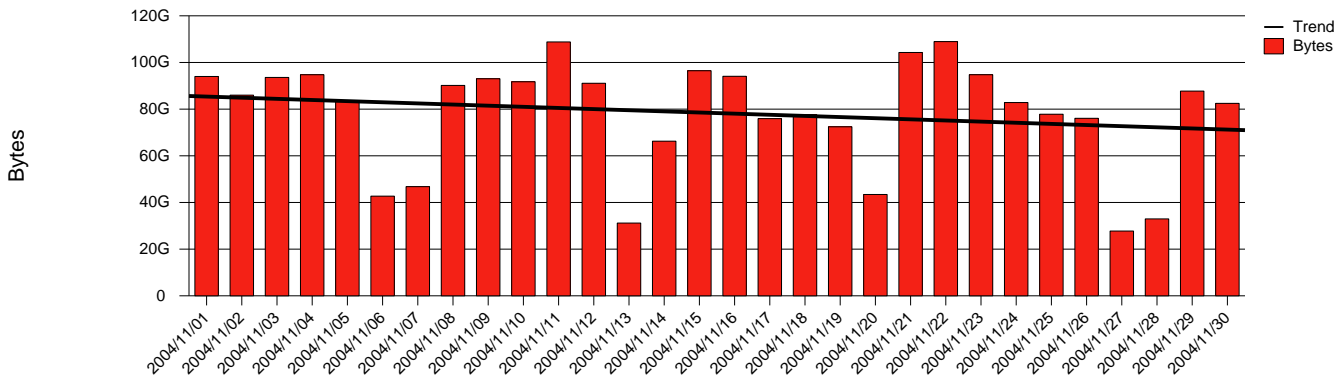

Uppsala - SLU - Monthly Health Report

LAN/WAN

Report for 2004/11/30

Total Network Volume by Month

Total Network Volume by Week

Total Network Volume by Day

Situations to Watch

Rank	Element Name	Variable	Threshold Value	Monthly Average		Days to (from) Threshold
				Actual	Predicted	
1	slu2-SRP(In)	Errors (% Frames)	5.000	0.001	0.004	Increasing
2	slu1-SRP(In)	Volume (Bandwidth %)	80.000	0.183	0.159	Increasing
3	slu2-SRP(In)	Volume (Bandwidth %)	80.000	0.003	0.003	Increasing
4	slu1-SRP(In)	Errors (% Frames)	5.000	0.000	0.000	Increasing
5	slu1-SRP(Out)	Volume (Bandwidth %)	80.000	0.024	0.020	Increasing
6	slu2-SRP(Out)	Volume (Bandwidth %)	80.000	0.081	0.086	Decreasing