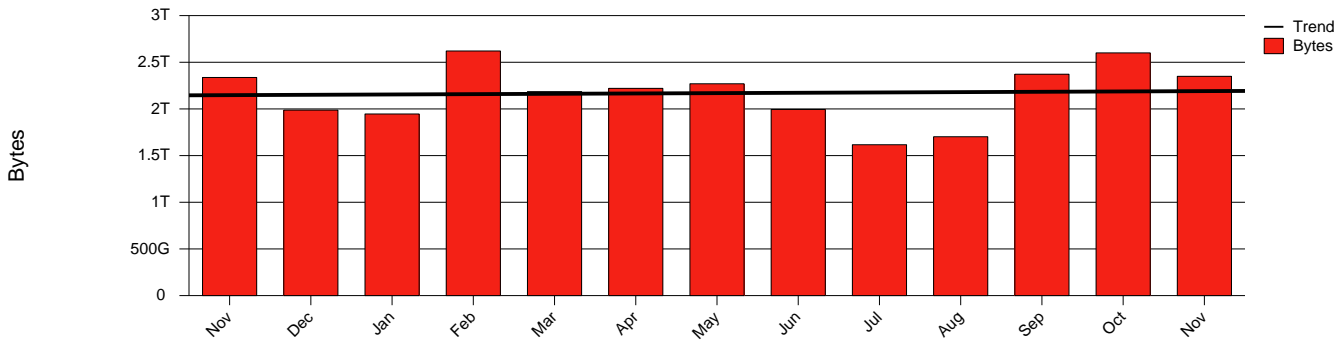

Uppsala - SLU - Monthly Health Report

LAN/WAN

Report for 2004/11/30

Total Network Volume by Month

Total Network Volume by Week

Total Network Volume by Day

Situations to Watch

Rank	Element Name	Variable	Threshold Value	Monthly Average		Days to (from) Threshold
				Actual	Predicted	
1	slu2-SRP(In)	Errors (% Frames)	5.000	0.001	0.004	Increasing
2	slu1-SRP(In)	Volume (Bandwidth %)	80.000	0.183	0.159	Increasing
3	slu2-SRP(In)	Volume (Bandwidth %)	80.000	0.003	0.003	Increasing
4	slu1-SRP(In)	Errors (% Frames)	5.000	0.000	0.000	Increasing
5	slu1-SRP(Out)	Volume (Bandwidth %)	80.000	0.024	0.020	Increasing
6	slu2-SRP(Out)	Volume (Bandwidth %)	80.000	0.081	0.086	Decreasing