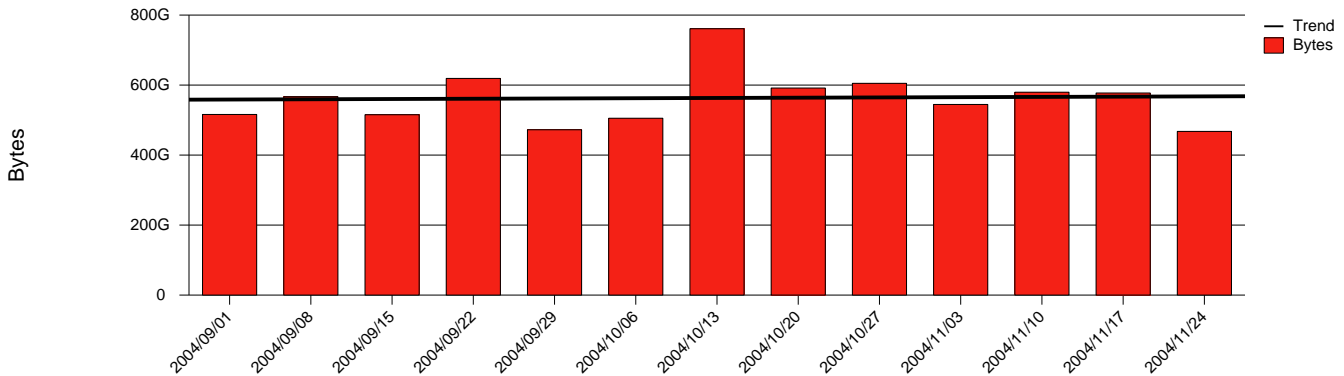

Uppsala - SLU - Monthly Health Report

LAN/WAN

Report for 2004/11/30

Total Network Volume by Month

Total Network Volume by Week

Total Network Volume by Day

Situations to Watch

Rank	Element Name	Variable	Threshold Value	Monthly Average		Days to (from) Threshold
				Actual	Predicted	
1	slu2-SRP(In)	Errors (% Frames)	5.000	0.001	0.004	Increasing
2	slu1-SRP(In)	Volume (Bandwidth %)	80.000	0.183	0.159	Increasing
3	slu2-SRP(In)	Volume (Bandwidth %)	80.000	0.003	0.003	Increasing
4	slu1-SRP(In)	Errors (% Frames)	5.000	0.000	0.000	Increasing
5	slu1-SRP(Out)	Volume (Bandwidth %)	80.000	0.024	0.020	Increasing
6	slu2-SRP(Out)	Volume (Bandwidth %)	80.000	0.081	0.086	Decreasing