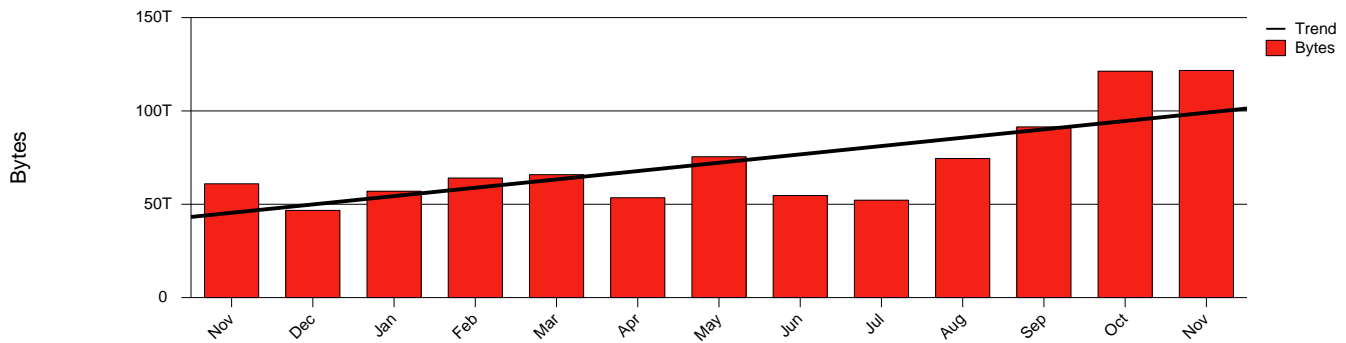

Umeå - UMU - Monthly Health Report

LAN/WAN

Report for 2004/11/30

Total Network Volume by Month

Total Network Volume by Week

Total Network Volume by Day

Situations to Watch

Rank	Element Name	Variable	Threshold Value	Monthly Average		Days to (from) Threshold
				Actual	Predicted	
1	umu1-SRP(Out)	Volume (Bandwidth %)	80.000	10.280	8.389	Increasing
2	umu1-SRP(In)	Volume (Bandwidth %)	80.000	4.824	3.661	Increasing
3	umu1-SRP(In)	Errors (% Frames)	5.000	0.000	0.000	Decreasing
4	umu2-SRP(In)	Volume (Bandwidth %)	80.000	0.002	0.000	Decreasing
5	umu2-SRP(Out)	Volume (Bandwidth %)	80.000	0.000	0.000	Decreasing