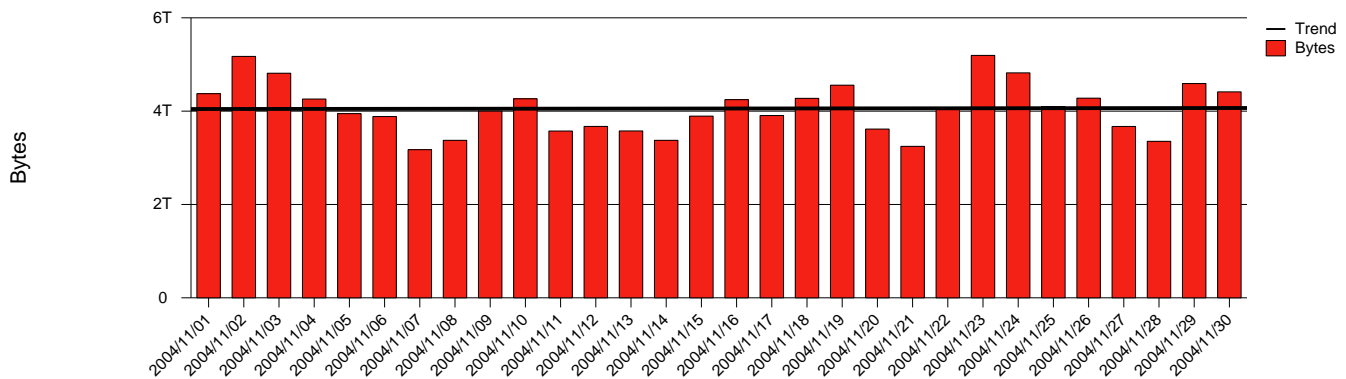

Umeå - UMU - Monthly Health Report

LAN/WAN

Report for 2004/11/30

Total Network Volume by Month

Total Network Volume by Week

Total Network Volume by Day

Situations to Watch

Rank	Element Name	Variable	Threshold Value	Monthly Average		Days to (from) Threshold
				Actual	Predicted	
1	umu1-SRP(Out)	Volume (Bandwidth %)	80.000	10.280	8.389	Increasing
2	umu1-SRP(In)	Volume (Bandwidth %)	80.000	4.824	3.661	Increasing
3	umu1-SRP(In)	Errors (% Frames)	5.000	0.000	0.000	Decreasing
4	umu2-SRP(In)	Volume (Bandwidth %)	80.000	0.002	0.000	Decreasing
5	umu2-SRP(Out)	Volume (Bandwidth %)	80.000	0.000	0.000	Decreasing