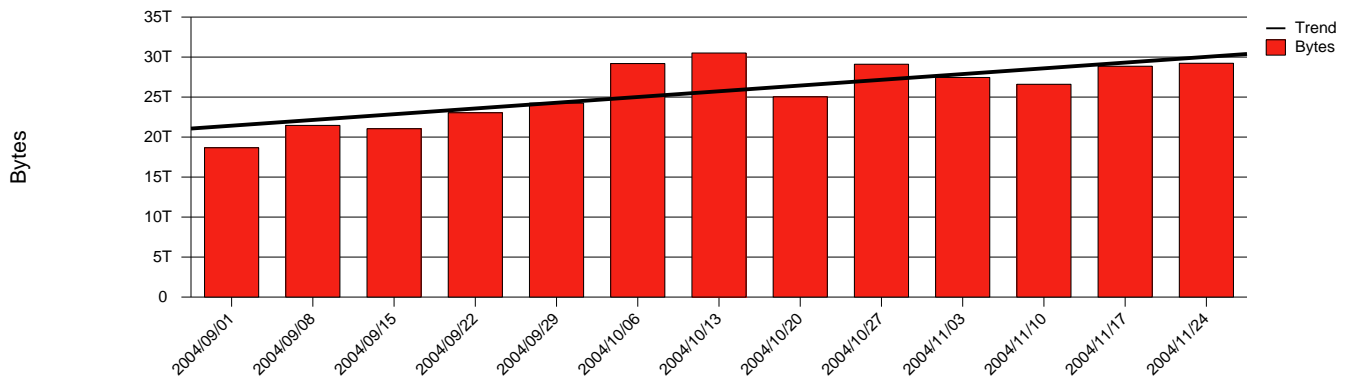

Umeå - UMU - Monthly Health Report

LAN/WAN

Report for 2004/11/30

Total Network Volume by Month

Total Network Volume by Week

Total Network Volume by Day

Situations to Watch

Rank	Element Name	Variable	Threshold Value	Monthly Average		Days to (from) Threshold
				Actual	Predicted	
1	umu1-SRP(Out)	Volume (Bandwidth %)	80.000	10.280	8.389	Increasing
2	umu1-SRP(In)	Volume (Bandwidth %)	80.000	4.824	3.661	Increasing
3	umu1-SRP(In)	Errors (% Frames)	5.000	0.000	0.000	Decreasing
4	umu2-SRP(In)	Volume (Bandwidth %)	80.000	0.002	0.000	Decreasing
5	umu2-SRP(Out)	Volume (Bandwidth %)	80.000	0.000	0.000	Decreasing