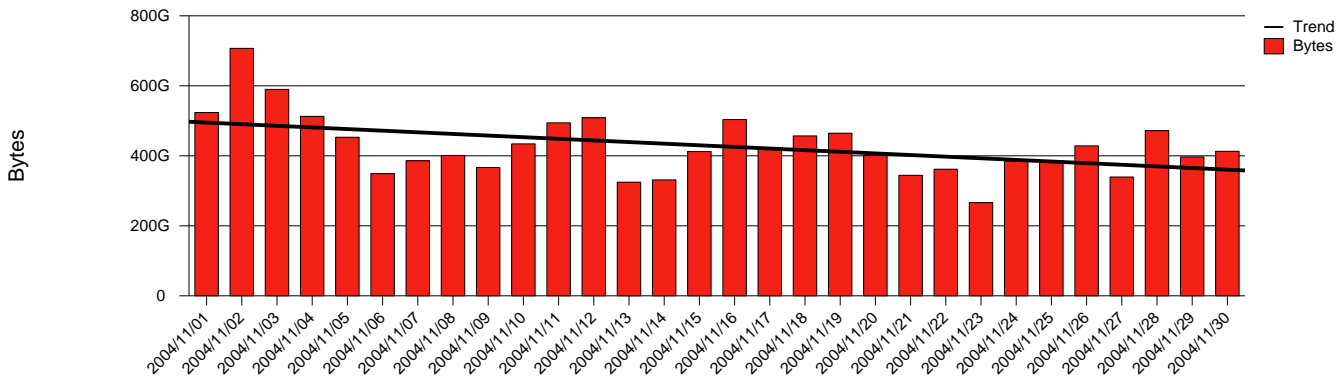

Trollhätan - HTU - Monthly Health Report

LAN/WAN

Report for 2004/11/30

Total Network Volume by Month

Total Network Volume by Week

Total Network Volume by Day

Situations to Watch

Rank	Element Name	Variable	Threshold Value	Monthly Average		Days to (from) Threshold
				Actual	Predicted	
1	htu2-SRP(In)	Errors (% Frames)	5.000	0.000	0.162	Increasing
2	htu2-SRP(Out)	Volume (Bandwidth %)	80.000	0.295	0.313	Increasing
3	htu1-SRP(In)	Volume (Bandwidth %)	80.000	1.018	0.854	Increasing
4	htu1-SRP(Out)	Volume (Bandwidth %)	80.000	0.279	0.225	Increasing
5	htu1-SRP(In)	Errors (% Frames)	5.000	0.000	0.000	Increasing
6	htu2-SRP(In)	Volume (Bandwidth %)	80.000	0.000	0.000	Increasing