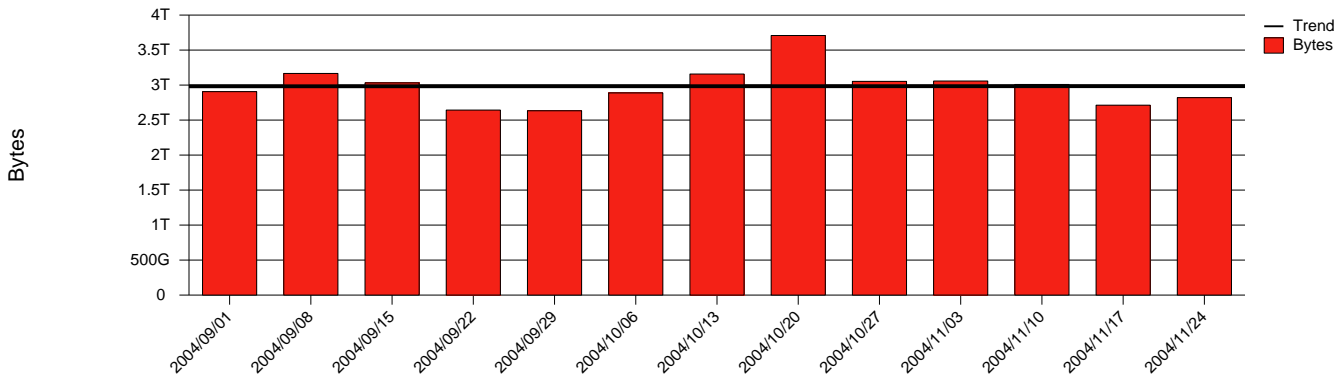

Trollhätan - HTU - Monthly Health Report

LAN/WAN

Report for 2004/11/30

Total Network Volume by Month

Total Network Volume by Week

Total Network Volume by Day

Situations to Watch

Rank	Element Name	Variable	Threshold Value	Monthly Average		Days to (from) Threshold
				Actual	Predicted	
1	htu2-SRP(In)	Errors (% Frames)	5.000	0.000	0.162	Increasing
2	htu2-SRP(Out)	Volume (Bandwidth %)	80.000	0.295	0.313	Increasing
3	htu1-SRP(In)	Volume (Bandwidth %)	80.000	1.018	0.854	Increasing
4	htu1-SRP(Out)	Volume (Bandwidth %)	80.000	0.279	0.225	Increasing
5	htu1-SRP(In)	Errors (% Frames)	5.000	0.000	0.000	Increasing
6	htu2-SRP(In)	Volume (Bandwidth %)	80.000	0.000	0.000	Increasing