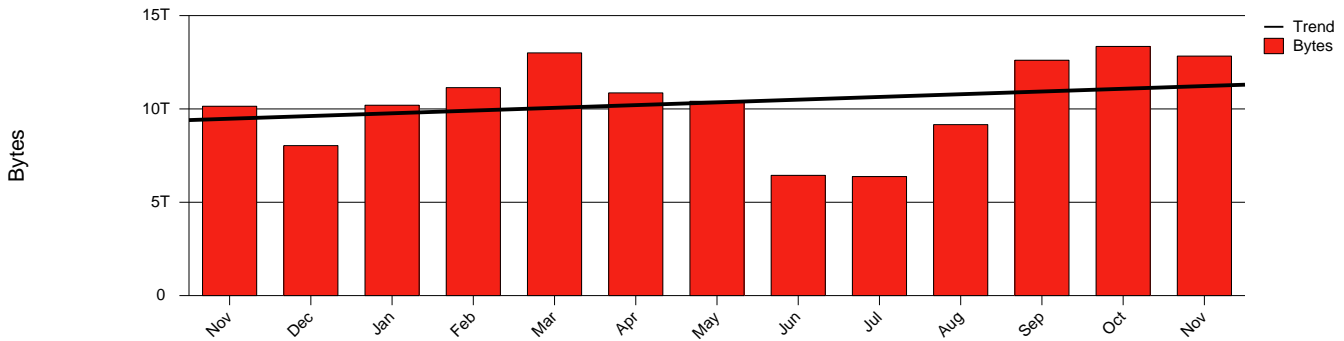

Trollhätan - HTU - Monthly Health Report

LAN/WAN

Report for 2004/11/30

Total Network Volume by Month

Total Network Volume by Week

Total Network Volume by Day

Situations to Watch

Rank	Element Name	Variable	Threshold Value	Monthly Average		Days to (from) Threshold
				Actual	Predicted	
1	htu2-SRP(In)	Errors (% Frames)	5.000	0.000	0.162	Increasing
2	htu2-SRP(Out)	Volume (Bandwidth %)	80.000	0.295	0.313	Increasing
3	htu1-SRP(In)	Volume (Bandwidth %)	80.000	1.018	0.854	Increasing
4	htu1-SRP(Out)	Volume (Bandwidth %)	80.000	0.279	0.225	Increasing
5	htu1-SRP(In)	Errors (% Frames)	5.000	0.000	0.000	Increasing
6	htu2-SRP(In)	Volume (Bandwidth %)	80.000	0.000	0.000	Increasing