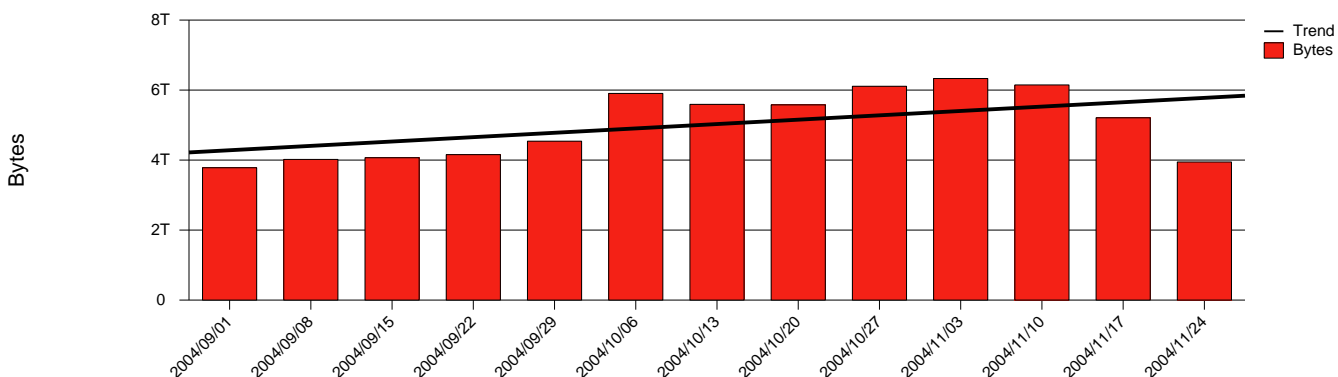

Stockholm - KI - Monthly Health Report

LAN/WAN

Report for 2004/11/30

Total Network Volume by Month

Total Network Volume by Week

Total Network Volume by Day

Situations to Watch

Rank	Element Name	Variable	Threshold Value	Monthly Average		Days to (from) Threshold
				Actual	Predicted	
1	ki2-SRP(Out)	Volume (Bandwidth %)	80.000	1.839	0.962	Increasing
2	ki1-SRP(In)	Volume (Bandwidth %)	80.000	0.235	0.494	Increasing
3	ki1-SRP(Out)	Volume (Bandwidth %)	80.000	0.000	0.440	Decreasing
4	ki2-SRP(In)	Volume (Bandwidth %)	80.000	0.860	0.453	Decreasing