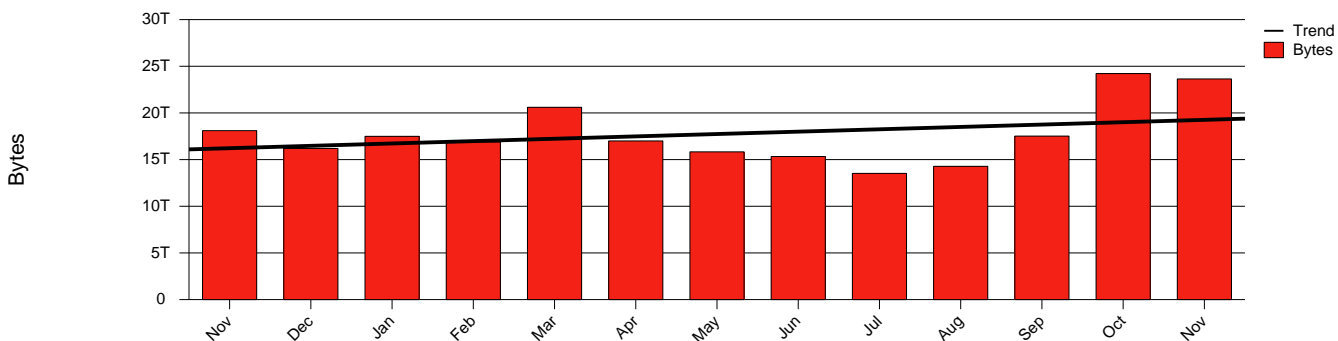

Stockholm - KI - Monthly Health Report

LAN/WAN

Report for 2004/11/30

Total Network Volume by Month

Total Network Volume by Week

Total Network Volume by Day

Situations to Watch

Rank	Element Name	Variable	Threshold Value	Monthly Average		Days to (from) Threshold
				Actual	Predicted	
1	ki2-SRP(Out)	Volume (Bandwidth %)	80.000	1.839	0.962	Increasing
2	ki1-SRP(In)	Volume (Bandwidth %)	80.000	0.235	0.494	Increasing
3	ki1-SRP(Out)	Volume (Bandwidth %)	80.000	0.000	0.440	Decreasing
4	ki2-SRP(In)	Volume (Bandwidth %)	80.000	0.860	0.453	Decreasing