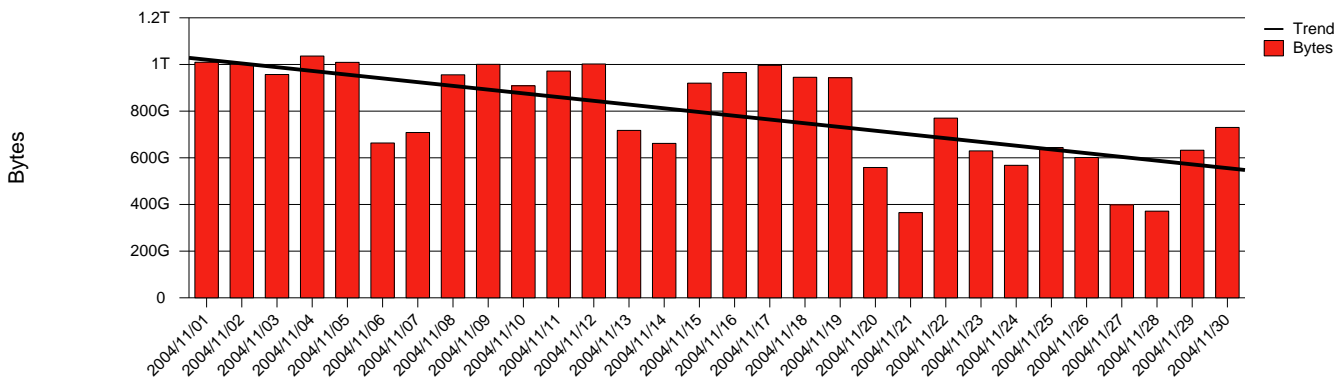

Stockholm - KI - Monthly Health Report

LAN/WAN

Report for 2004/11/30

Total Network Volume by Month

Total Network Volume by Week

Total Network Volume by Day

Situations to Watch

Rank	Element Name	Variable	Threshold Value	Monthly Average		Days to (from) Threshold
				Actual	Predicted	
1	ki2-SRP(Out)	Volume (Bandwidth %)	80.000	1.839	0.962	Increasing
2	ki1-SRP(In)	Volume (Bandwidth %)	80.000	0.235	0.494	Increasing
3	ki1-SRP(Out)	Volume (Bandwidth %)	80.000	0.000	0.440	Decreasing
4	ki2-SRP(In)	Volume (Bandwidth %)	80.000	0.860	0.453	Decreasing