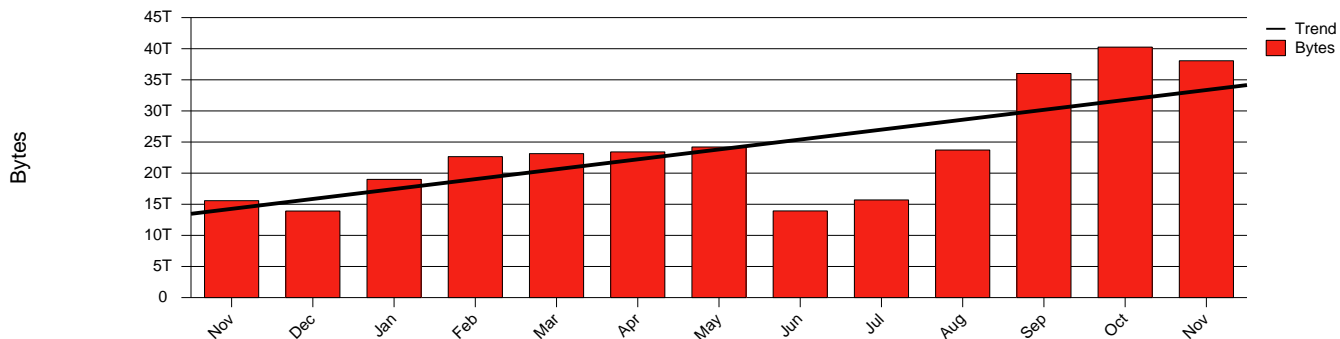

Skövde - HIS - Monthly Health Report

LAN/WAN

Report for 2004/11/30

Total Network Volume by Month

Total Network Volume by Week

Total Network Volume by Day

Situations to Watch

Rank	Element Name	Variable	Threshold Value	Monthly Average		Days to (from) Threshold
				Actual	Predicted	
1	his2-SRP(Out)	Volume (Bandwidth %)	80.000	3.092	2.550	Increasing
2	his2-SRP(In)	Errors (% Frames)	5.000	0.000	0.102	Increasing
3	his1-SRP(In)	Volume (Bandwidth %)	80.000	1.631	1.555	Increasing
4	his1-SRP(In)	Errors (% Frames)	5.000	0.000	0.000	Increasing
5	his1-SRP(Out)	Volume (Bandwidth %)	80.000	0.001	0.076	Decreasing
6	his2-SRP(In)	Volume (Bandwidth %)	80.000	0.002	0.000	Decreasing