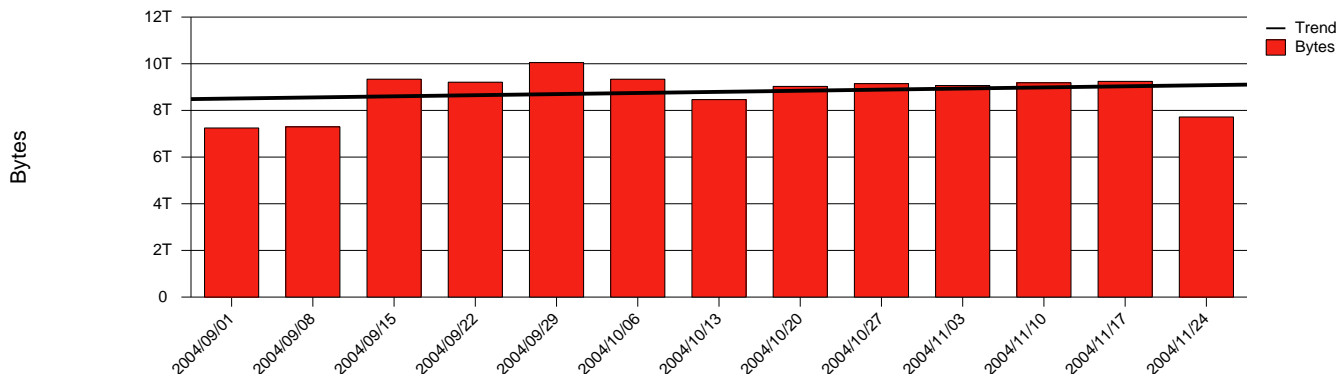

Skövde - HIS - Monthly Health Report

LAN/WAN

Report for 2004/11/30

Total Network Volume by Month

Total Network Volume by Week

Total Network Volume by Day

Situations to Watch

Rank	Element Name	Variable	Threshold Value	Monthly Average		Days to (from) Threshold
				Actual	Predicted	
1	his2-SRP(Out)	Volume (Bandwidth %)	80.000	3.092	2.550	Increasing
2	his2-SRP(In)	Errors (% Frames)	5.000	0.000	0.102	Increasing
3	his1-SRP(In)	Volume (Bandwidth %)	80.000	1.631	1.555	Increasing
4	his1-SRP(In)	Errors (% Frames)	5.000	0.000	0.000	Increasing
5	his1-SRP(Out)	Volume (Bandwidth %)	80.000	0.001	0.076	Decreasing
6	his2-SRP(In)	Volume (Bandwidth %)	80.000	0.002	0.000	Decreasing