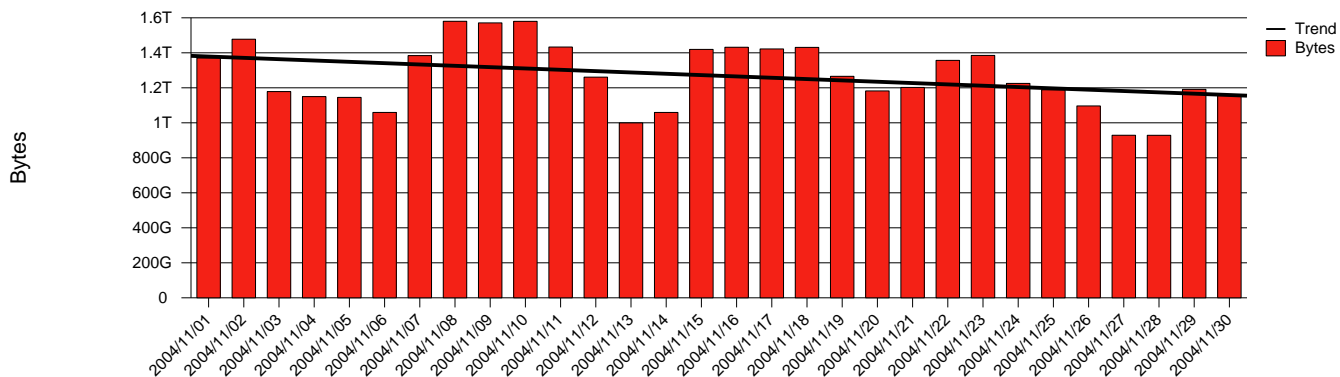

Skövde - HIS - Monthly Health Report

LAN/WAN

Report for 2004/11/30

Total Network Volume by Month

Total Network Volume by Week

Total Network Volume by Day

Situations to Watch

Rank	Element Name	Variable	Threshold Value	Monthly Average		Days to (from) Threshold
				Actual	Predicted	
1	his2-SRP(Out)	Volume (Bandwidth %)	80.000	3.092	2.550	Increasing
2	his2-SRP(In)	Errors (% Frames)	5.000	0.000	0.102	Increasing
3	his1-SRP(In)	Volume (Bandwidth %)	80.000	1.631	1.555	Increasing
4	his1-SRP(In)	Errors (% Frames)	5.000	0.000	0.000	Increasing
5	his1-SRP(Out)	Volume (Bandwidth %)	80.000	0.001	0.076	Decreasing
6	his2-SRP(In)	Volume (Bandwidth %)	80.000	0.002	0.000	Decreasing