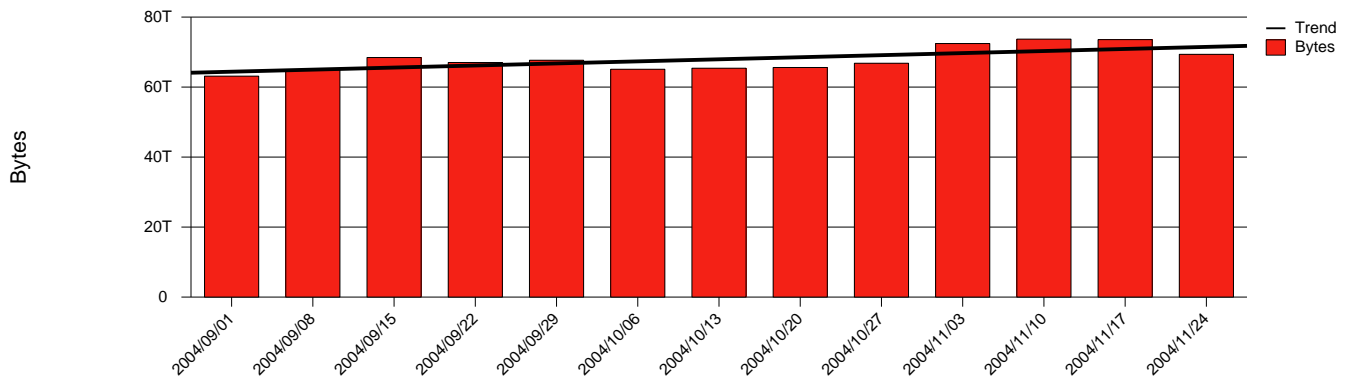

Luleå - LTU - Monthly Health Report

LAN/WAN

Report for 2004/11/30

Total Network Volume by Month

Total Network Volume by Week

Total Network Volume by Day

Situations to Watch

Rank	Element Name	Variable	Threshold	Monthly Average		Days to (from) Threshold
			Value	Actual	Predicted	
1	ltu1-SRP(In)	Volume (Bandwidth %)	80.000	14.747	12.734	Increasing
2	ltu1-SRP(Out)	Volume (Bandwidth %)	80.000	21.995	18.198	Increasing
3	ltu2-SRP(Out)	Volume (Bandwidth %)	80.000	0.574	0.431	Increasing
4	ltu2-SRP(In)	Errors (% Frames)	5.000	0.000	0.000	Increasing
5	ltu1-SRP(In)	Errors (% Frames)	5.000	0.000	0.000	Increasing
6	ltu2-SRP(In)	Volume (Bandwidth %)	80.000	0.928	0.498	Decreasing