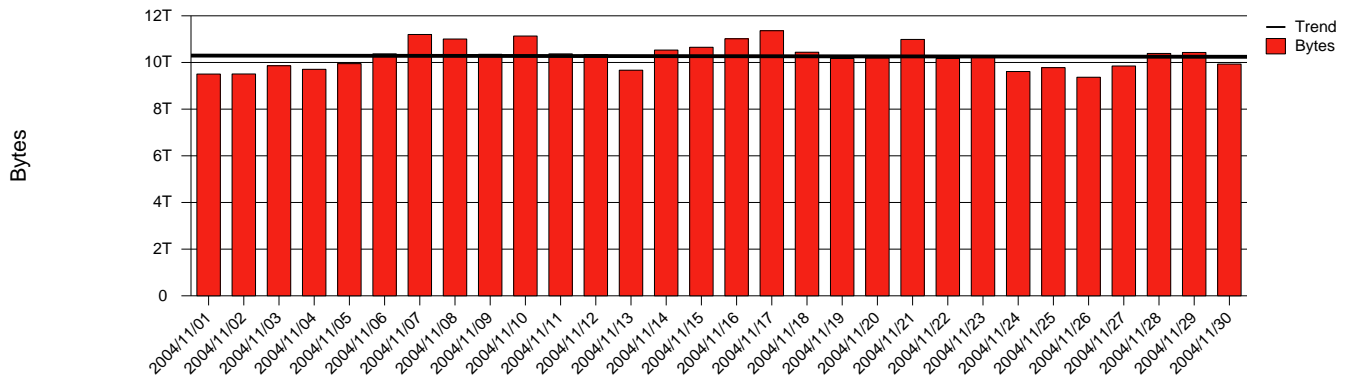

Luleå - LTU - Monthly Health Report

LAN/WAN

Report for 2004/11/30

Total Network Volume by Month

Total Network Volume by Week

Total Network Volume by Day

Situations to Watch

Rank	Element Name	Variable	Threshold	Monthly Average		Days to (from) Threshold
			Value	Actual	Predicted	
1	ltu1-SRP(In)	Volume (Bandwidth %)	80.000	14.747	12.734	Increasing
2	ltu1-SRP(Out)	Volume (Bandwidth %)	80.000	21.995	18.198	Increasing
3	ltu2-SRP(Out)	Volume (Bandwidth %)	80.000	0.574	0.431	Increasing
4	ltu2-SRP(In)	Errors (% Frames)	5.000	0.000	0.000	Increasing
5	ltu1-SRP(In)	Errors (% Frames)	5.000	0.000	0.000	Increasing
6	ltu2-SRP(In)	Volume (Bandwidth %)	80.000	0.928	0.498	Decreasing