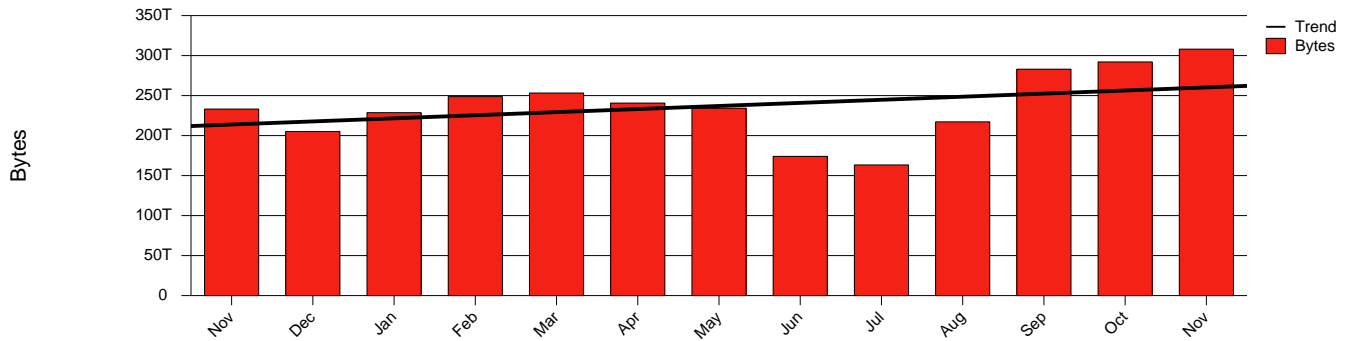

Luleå - LTU - Monthly Health Report

LAN/WAN

Report for 2004/11/30

Total Network Volume by Month

Total Network Volume by Week

Total Network Volume by Day

Situations to Watch

Rank	Element Name	Variable	Threshold	Monthly Average		Days to (from) Threshold
			Value	Actual	Predicted	
1	ltu1-SRP(In)	Volume (Bandwidth %)	80.000	14.747	12.734	Increasing
2	ltu1-SRP(Out)	Volume (Bandwidth %)	80.000	21.995	18.198	Increasing
3	ltu2-SRP(Out)	Volume (Bandwidth %)	80.000	0.574	0.431	Increasing
4	ltu2-SRP(In)	Errors (% Frames)	5.000	0.000	0.000	Increasing
5	ltu1-SRP(In)	Errors (% Frames)	5.000	0.000	0.000	Increasing
6	ltu2-SRP(In)	Volume (Bandwidth %)	80.000	0.928	0.498	Decreasing