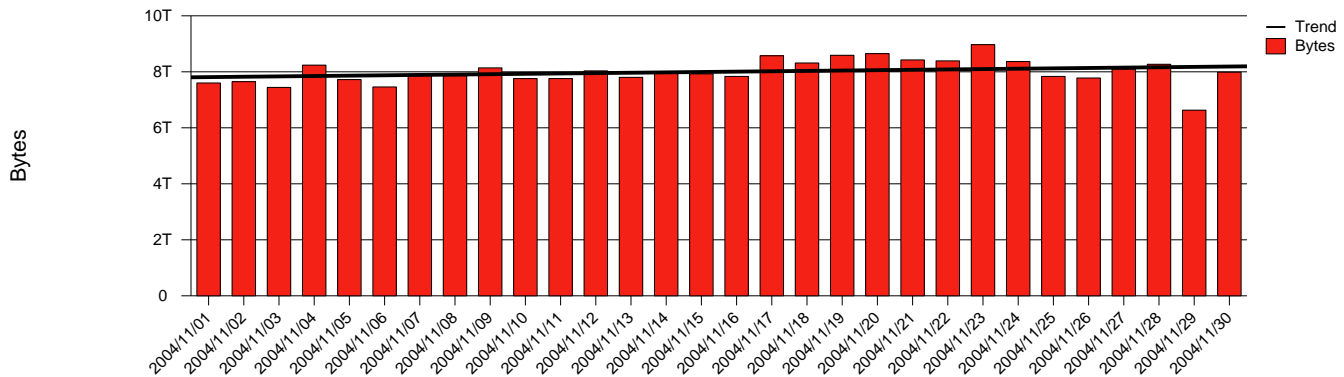

Linköping - LIU - Monthly Health Report

LAN/WAN

Report for 2004/11/30

Total Network Volume by Month

Total Network Volume by Week

Total Network Volume by Day

Situations to Watch

Rank	Element Name	Variable	Threshold Value	Monthly Average		Days to (from) Threshold
				Actual	Predicted	
1	liu2-SRP(In)	Volume (Bandwidth %)	80.000	12.374	10.618	Increasing
2	liu1-SRP(Out)	Volume (Bandwidth %)	80.000	0.011	0.456	Increasing
3	liu1-SRP(In)	Volume (Bandwidth %)	80.000	0.012	0.271	Increasing
4	liu2-SRP(Out)	Volume (Bandwidth %)	80.000	17.763	13.736	Increasing
5	liu1-SRP(In)	Discards (% Frames)	10.000	0.000	0.000	Increasing
6	liu2-SRP(Out)	Discards (% Frames)	10.000	0.000	0.000	Increasing
7	liu2-SRP(In)	Errors (% Frames)	5.000	0.000	0.000	Decreasing
8	liu1-SRP(In)	Errors (% Frames)	5.000	0.472	0.000	Decreasing