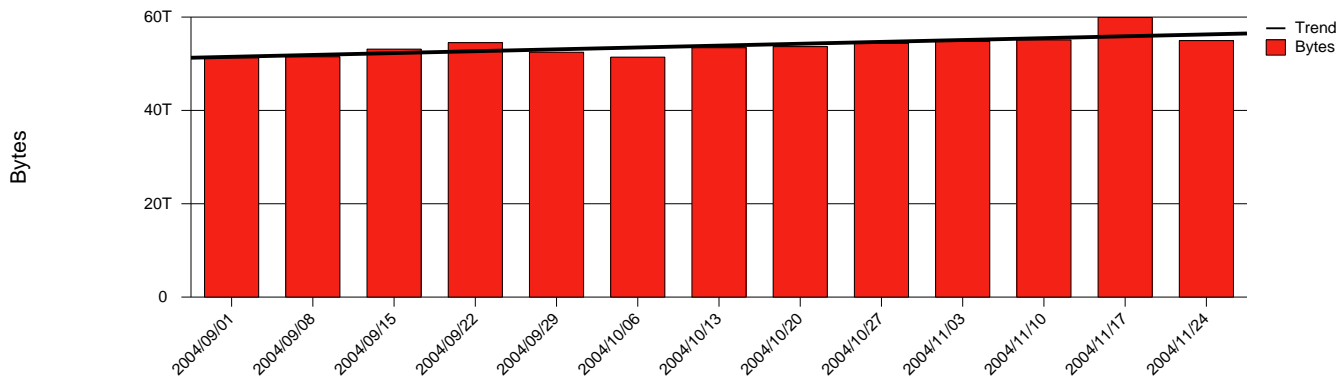

Linköping - LIU - Monthly Health Report

LAN/WAN

Report for 2004/11/30

Total Network Volume by Month

Total Network Volume by Week

Total Network Volume by Day

Situations to Watch

Rank	Element Name	Variable	Threshold Value	Monthly Average		Days to (from) Threshold
				Actual	Predicted	
1	liu2-SRP(In)	Volume (Bandwidth %)	80.000	12.374	10.618	Increasing
2	liu1-SRP(Out)	Volume (Bandwidth %)	80.000	0.011	0.456	Increasing
3	liu1-SRP(In)	Volume (Bandwidth %)	80.000	0.012	0.271	Increasing
4	liu2-SRP(Out)	Volume (Bandwidth %)	80.000	17.763	13.736	Increasing
5	liu1-SRP(In)	Discards (% Frames)	10.000	0.000	0.000	Increasing
6	liu2-SRP(Out)	Discards (% Frames)	10.000	0.000	0.000	Increasing
7	liu2-SRP(In)	Errors (% Frames)	5.000	0.000	0.000	Decreasing
8	liu1-SRP(In)	Errors (% Frames)	5.000	0.472	0.000	Decreasing