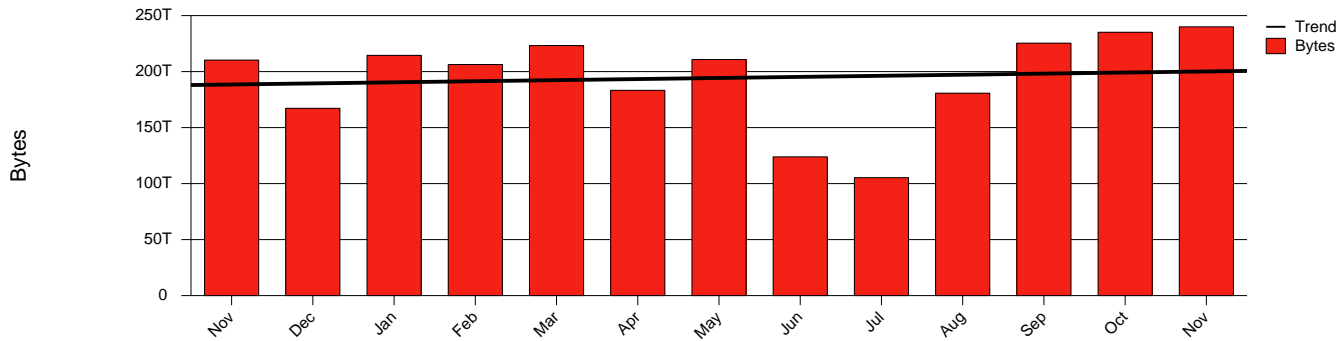

Linköping - LIU - Monthly Health Report

LAN/WAN

Report for 2004/11/30

Total Network Volume by Month

Total Network Volume by Week

Total Network Volume by Day

Situations to Watch

Rank	Element Name	Variable	Threshold Value	Monthly Average		Days to (from) Threshold
				Actual	Predicted	
1	liu2-SRP(In)	Volume (Bandwidth %)	80.000	12.374	10.618	Increasing
2	liu1-SRP(Out)	Volume (Bandwidth %)	80.000	0.011	0.456	Increasing
3	liu1-SRP(In)	Volume (Bandwidth %)	80.000	0.012	0.271	Increasing
4	liu2-SRP(Out)	Volume (Bandwidth %)	80.000	17.763	13.736	Increasing
5	liu1-SRP(In)	Discards (% Frames)	10.000	0.000	0.000	Increasing
6	liu2-SRP(Out)	Discards (% Frames)	10.000	0.000	0.000	Increasing
7	liu2-SRP(In)	Errors (% Frames)	5.000	0.000	0.000	Decreasing
8	liu1-SRP(In)	Errors (% Frames)	5.000	0.472	0.000	Decreasing