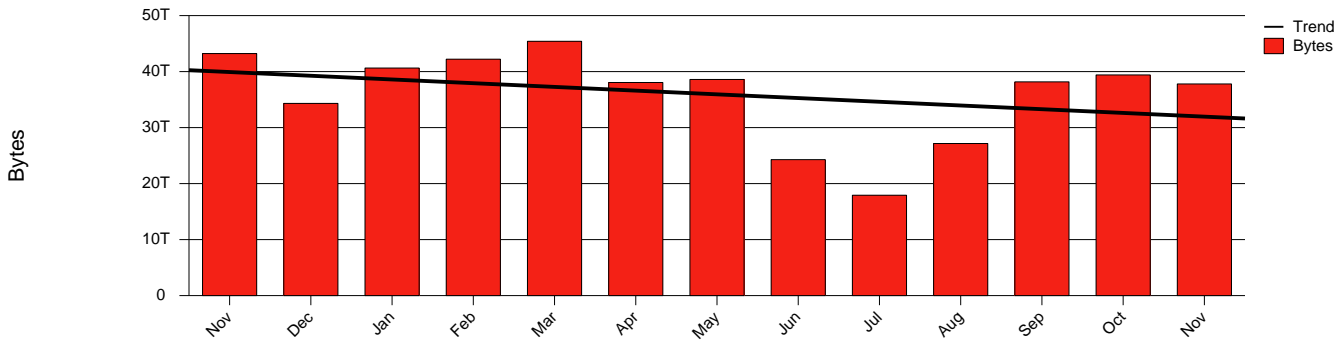

Karlstad - KAU - Monthly Health Report

LAN/WAN

Report for 2004/11/30

Total Network Volume by Month

Total Network Volume by Week

Total Network Volume by Day

Situations to Watch

Rank	Element Name	Variable	Threshold Value	Monthly Average		Days to (from) Threshold
				Actual	Predicted	
1	kau2-SRP(In)	Volume (Bandwidth %)	80.000	0.000	0.558	Increasing
2	kau2-SRP(In)	Errors (% Frames)	5.000	0.000	0.001	Increasing
3	kau1-SRP(In)	Errors (% Frames)	5.000	0.000	0.000	Increasing
4	kau1-SRP(In)	Volume (Bandwidth %)	80.000	1.723	0.835	Decreasing
5	kau1-SRP(Out)	Volume (Bandwidth %)	80.000	1.397	1.155	Decreasing
6	kau2-SRP(Out)	Volume (Bandwidth %)	80.000	1.572	1.302	Decreasing