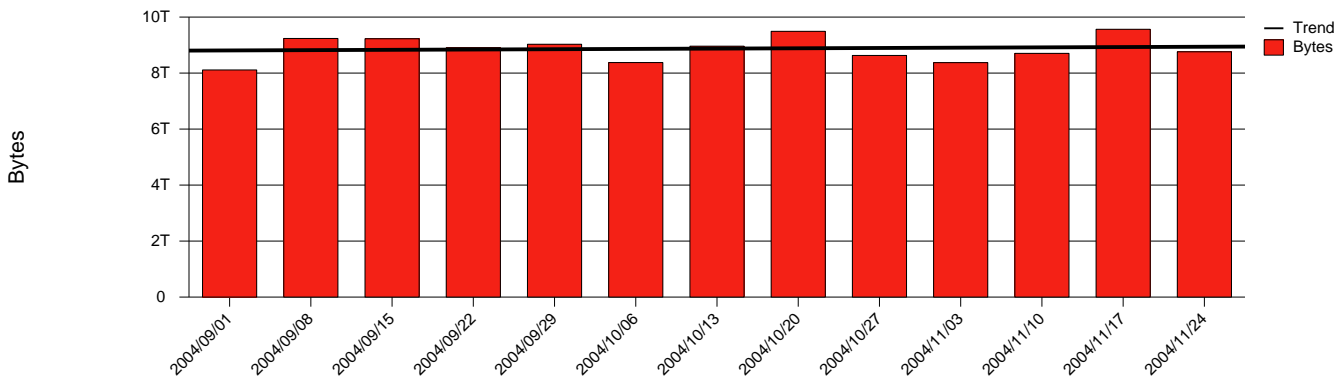

Karlstad - KAU - Monthly Health Report

LAN/WAN

Report for 2004/11/30

Total Network Volume by Month

Total Network Volume by Week

Total Network Volume by Day

Situations to Watch

Rank	Element Name	Variable	Threshold Value	Monthly Average		Days to (from) Threshold
				Actual	Predicted	
1	kau2-SRP(In)	Volume (Bandwidth %)	80.000	0.000	0.558	Increasing
2	kau2-SRP(In)	Errors (% Frames)	5.000	0.000	0.001	Increasing
3	kau1-SRP(In)	Errors (% Frames)	5.000	0.000	0.000	Increasing
4	kau1-SRP(In)	Volume (Bandwidth %)	80.000	1.723	0.835	Decreasing
5	kau1-SRP(Out)	Volume (Bandwidth %)	80.000	1.397	1.155	Decreasing
6	kau2-SRP(Out)	Volume (Bandwidth %)	80.000	1.572	1.302	Decreasing