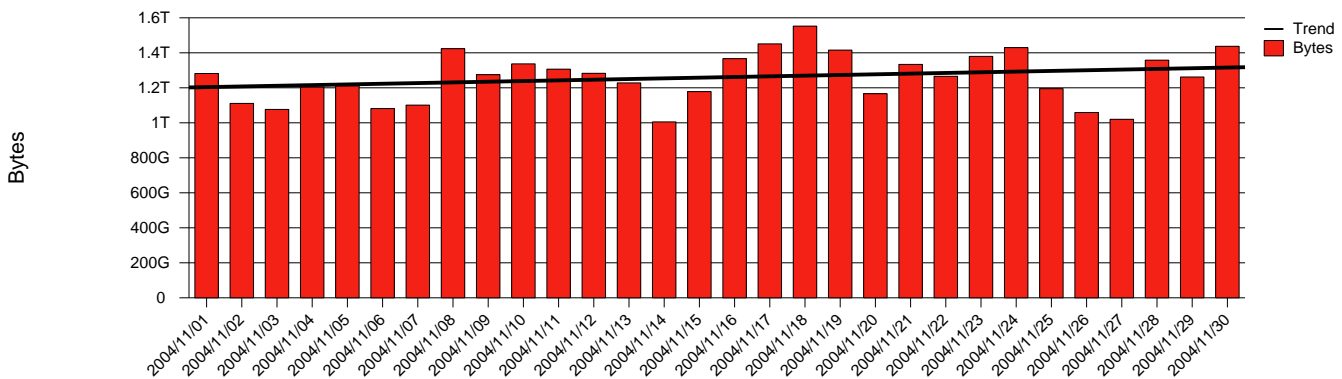

Karlstad - KAU - Monthly Health Report

LAN/WAN

Report for 2004/11/30

Total Network Volume by Month

Total Network Volume by Week

Total Network Volume by Day

Situations to Watch

Rank	Element Name	Variable	Threshold Value	Monthly Average		Days to (from) Threshold
				Actual	Predicted	
1	kau2-SRP(In)	Volume (Bandwidth %)	80.000	0.000	0.558	Increasing
2	kau2-SRP(In)	Errors (% Frames)	5.000	0.000	0.001	Increasing
3	kau1-SRP(In)	Errors (% Frames)	5.000	0.000	0.000	Increasing
4	kau1-SRP(In)	Volume (Bandwidth %)	80.000	1.723	0.835	Decreasing
5	kau1-SRP(Out)	Volume (Bandwidth %)	80.000	1.397	1.155	Decreasing
6	kau2-SRP(Out)	Volume (Bandwidth %)	80.000	1.572	1.302	Decreasing