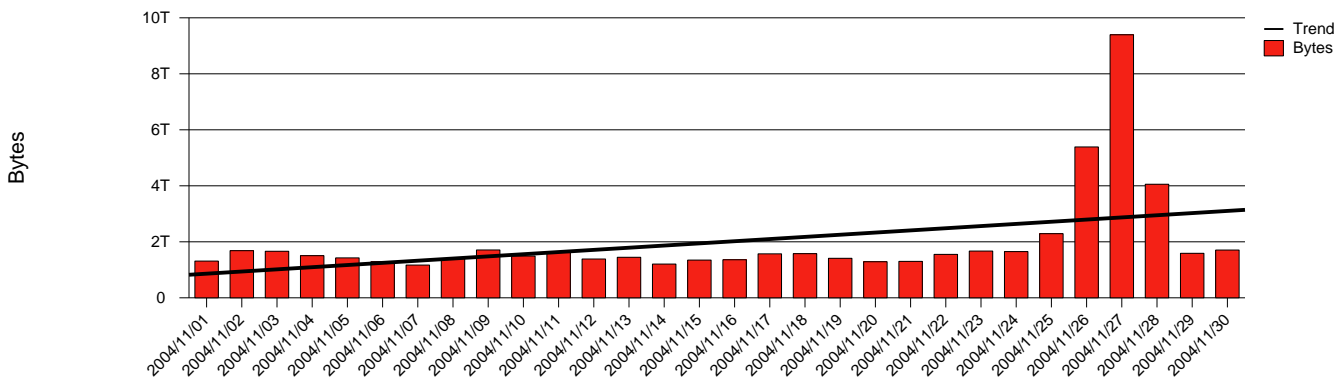

Jönköping - HJ - Monthly Health Report

LAN/WAN

Report for 2004/11/30

Total Network Volume by Month

Total Network Volume by Week

Total Network Volume by Day

Situations to Watch

Rank	Element Name	Variable	Threshold Value	Monthly Average		Days to (from) Threshold
				Actual	Predicted	
1	hj1-SRP(Out)	Volume (Bandwidth %)	80.000	4.253	2.028	Increasing
2	hj2-SRP(In)	Volume (Bandwidth %)	80.000	0.836	0.602	Increasing
3	hj2-SRP(In)	Errors (% Frames)	5.000	0.000	0.008	Increasing
4	hj1-SRP(Out)	Discards (% Frames)	10.000	0.000	0.000	Increasing
5	hj1-SRP(In)	Volume (Bandwidth %)	80.000	1.769	1.480	Decreasing
6	hj1-SRP(In)	Errors (% Frames)	5.000	0.000	0.000	Decreasing
7	hj2-SRP(Out)	Volume (Bandwidth %)	80.000	0.524	0.865	Decreasing