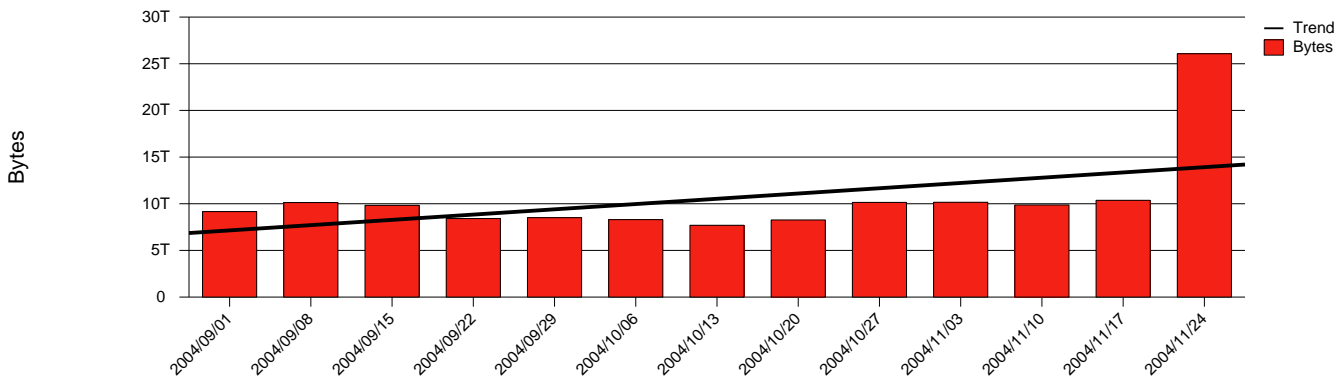

Jönköping - HJ - Monthly Health Report

LAN/WAN

Report for 2004/11/30

Total Network Volume by Month

Total Network Volume by Week

Total Network Volume by Day

Situations to Watch

Rank	Element Name	Variable	Threshold Value	Monthly Average		Days to (from) Threshold
				Actual	Predicted	
1	hj1-SRP(Out)	Volume (Bandwidth %)	80.000	4.253	2.028	Increasing
2	hj2-SRP(In)	Volume (Bandwidth %)	80.000	0.836	0.602	Increasing
3	hj2-SRP(In)	Errors (% Frames)	5.000	0.000	0.008	Increasing
4	hj1-SRP(Out)	Discards (% Frames)	10.000	0.000	0.000	Increasing
5	hj1-SRP(In)	Volume (Bandwidth %)	80.000	1.769	1.480	Decreasing
6	hj1-SRP(In)	Errors (% Frames)	5.000	0.000	0.000	Decreasing
7	hj2-SRP(Out)	Volume (Bandwidth %)	80.000	0.524	0.865	Decreasing