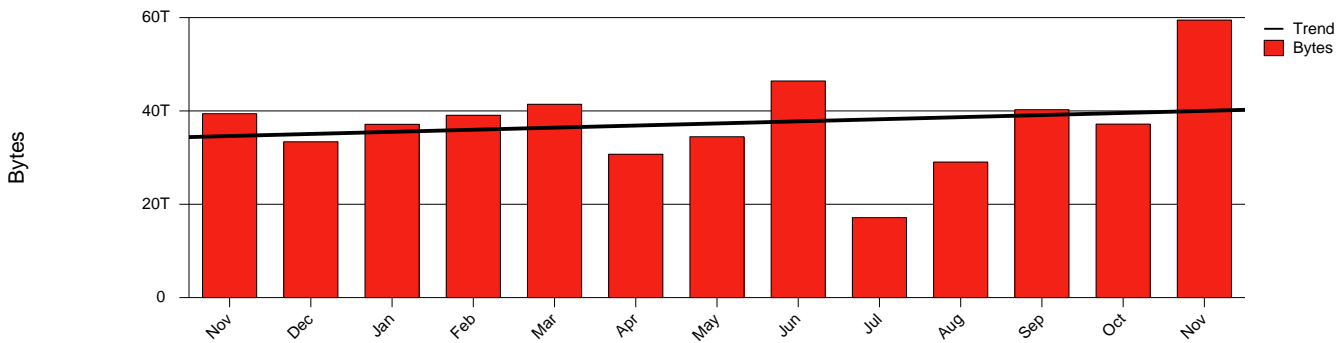

Jönköping - HJ - Monthly Health Report

LAN/WAN

Report for 2004/11/30

Total Network Volume by Month

Total Network Volume by Week

Total Network Volume by Day

Situations to Watch

Rank	Element Name	Variable	Threshold Value	Monthly Average		Days to (from) Threshold
				Actual	Predicted	
1	hj1-SRP(Out)	Volume (Bandwidth %)	80.000	4.253	2.028	Increasing
2	hj2-SRP(In)	Volume (Bandwidth %)	80.000	0.836	0.602	Increasing
3	hj2-SRP(In)	Errors (% Frames)	5.000	0.000	0.008	Increasing
4	hj1-SRP(Out)	Discards (% Frames)	10.000	0.000	0.000	Increasing
5	hj1-SRP(In)	Volume (Bandwidth %)	80.000	1.769	1.480	Decreasing
6	hj1-SRP(In)	Errors (% Frames)	5.000	0.000	0.000	Decreasing
7	hj2-SRP(Out)	Volume (Bandwidth %)	80.000	0.524	0.865	Decreasing