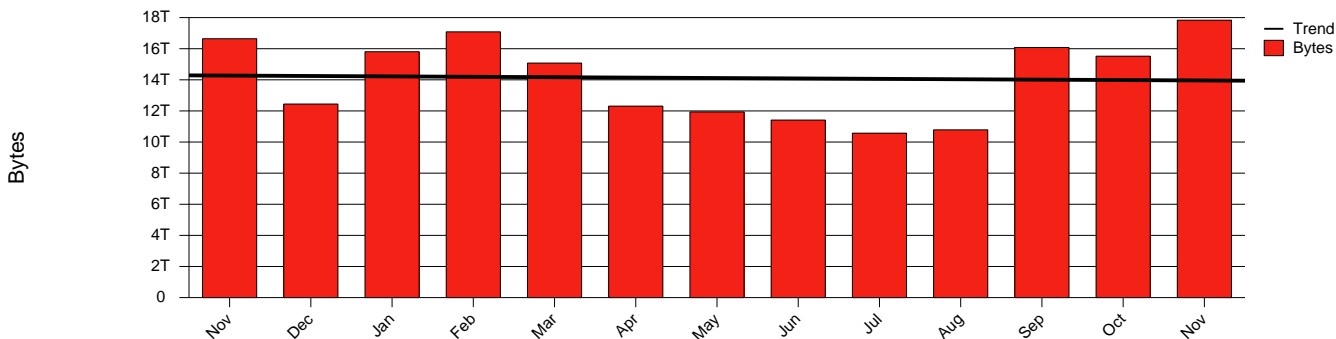

Göteborg - GU - Monthly Health Report

LAN/WAN

Report for 2004/11/30

Total Network Volume by Month

Total Network Volume by Week

Total Network Volume by Day

Situations to Watch

Rank	Element Name	Variable	Threshold Value	Monthly Average		Days to (from) Threshold
				Actual	Predicted	
1	gu2-SRP(In)	Errors (% Frames)	5.000	1.788	2.745	269
2	gu1-SRP(In)	Errors (% Frames)	5.000	0.000	0.001	Increasing
3	gu1-SRP(In)	Volume (Bandwidth %)	80.000	1.002	0.824	Increasing
4	gu2-SRP(Out)	Volume (Bandwidth %)	80.000	0.001	0.001	Increasing
5	gu1-SRP(Out)	Volume (Bandwidth %)	80.000	1.192	0.869	Decreasing
6	gu2-SRP(In)	Volume (Bandwidth %)	80.000	0.019	0.008	Decreasing