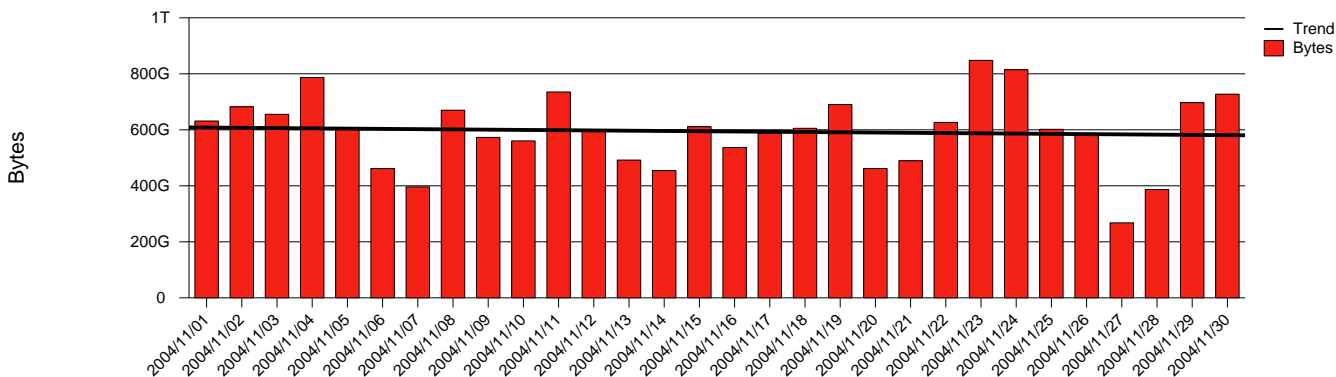

Göteborg - GU - Monthly Health Report

LAN/WAN

Report for 2004/11/30

Total Network Volume by Month

Total Network Volume by Week

Total Network Volume by Day

Situations to Watch

Rank	Element Name	Variable	Threshold Value	Monthly Average		Days to (from) Threshold
				Actual	Predicted	
1	gu2-SRP(In)	Errors (% Frames)	5.000	1.788	2.745	269
2	gu1-SRP(In)	Errors (% Frames)	5.000	0.000	0.001	Increasing
3	gu1-SRP(In)	Volume (Bandwidth %)	80.000	1.002	0.824	Increasing
4	gu2-SRP(Out)	Volume (Bandwidth %)	80.000	0.001	0.001	Increasing
5	gu1-SRP(Out)	Volume (Bandwidth %)	80.000	1.192	0.869	Decreasing
6	gu2-SRP(In)	Volume (Bandwidth %)	80.000	0.019	0.008	Decreasing