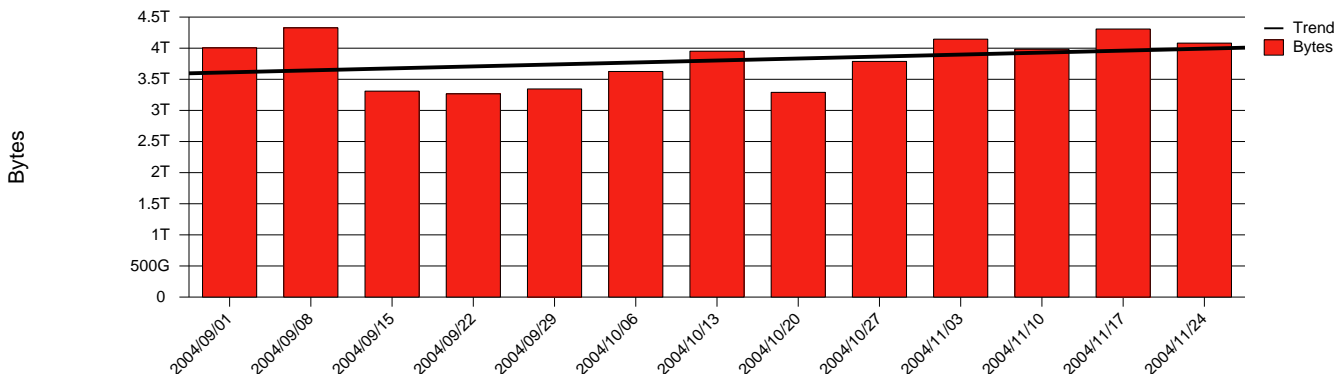

Göteborg - GU - Monthly Health Report

LAN/WAN

Report for 2004/11/30

Total Network Volume by Month

Total Network Volume by Week

Total Network Volume by Day

Situations to Watch

Rank	Element Name	Variable	Threshold Value	Monthly Average		Days to (from) Threshold
				Actual	Predicted	
1	gu2-SRP(In)	Errors (% Frames)	5.000	1.788	2.745	269
2	gu1-SRP(In)	Errors (% Frames)	5.000	0.000	0.001	Increasing
3	gu1-SRP(In)	Volume (Bandwidth %)	80.000	1.002	0.824	Increasing
4	gu2-SRP(Out)	Volume (Bandwidth %)	80.000	0.001	0.001	Increasing
5	gu1-SRP(Out)	Volume (Bandwidth %)	80.000	1.192	0.869	Decreasing
6	gu2-SRP(In)	Volume (Bandwidth %)	80.000	0.019	0.008	Decreasing