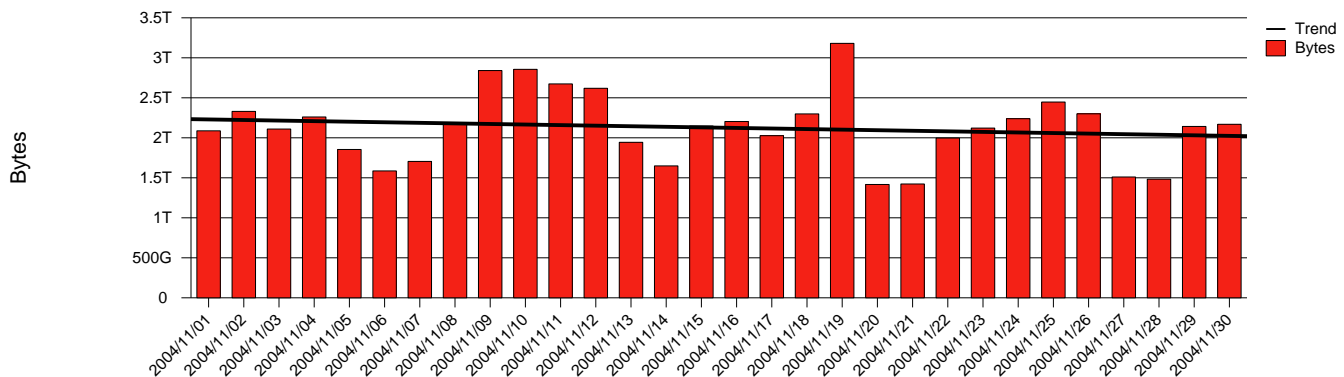

Göteborg - Chalmers - Monthly Health Report

LAN/WAN

Report for 2004/11/30

Total Network Volume by Month

Total Network Volume by Week

Total Network Volume by Day

Situations to Watch

Rank	Element Name	Variable	Threshold Value	Monthly Average		Days to (from) Threshold
				Actual	Predicted	
1	chalmers1-SRP(In)	Errors (% Frames)	5.000	0.016	0.087	Increasing
2	chalmers1-SRP(Out)	Volume (Bandwidth %)	80.000	2.676	2.424	Increasing
3	chalmers2-SRP(Out)	Volume (Bandwidth %)	80.000	2.648	2.383	Increasing
4	chalmers2-SRP(In)	Volume (Bandwidth %)	80.000	1.055	0.841	Increasing
5	chalmers1-SRP(In)	Volume (Bandwidth %)	80.000	1.541	1.282	Increasing
6	chalmers2-SRP(In)	Errors (% Frames)	5.000	0.000	0.000	Increasing