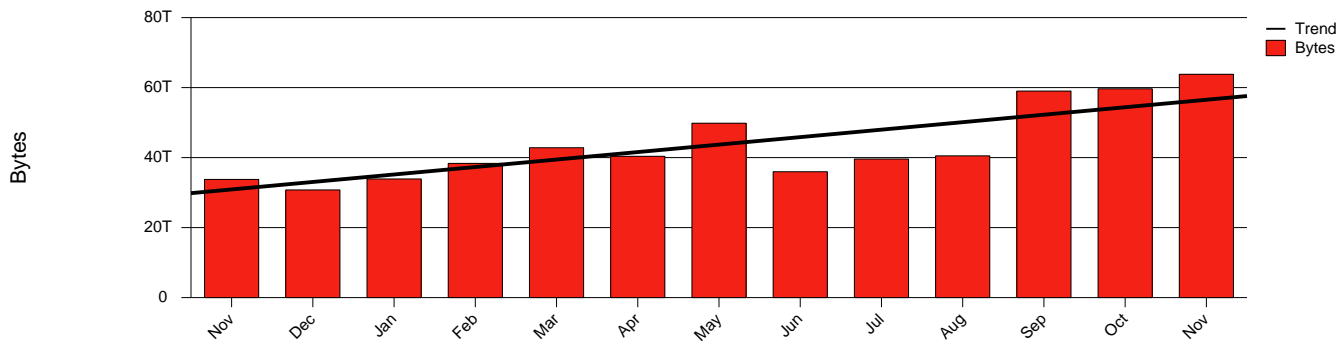

Göteborg - Chalmers - Monthly Health Report

LAN/WAN

Report for 2004/11/30

Total Network Volume by Month

Total Network Volume by Week

Total Network Volume by Day

Situations to Watch

Rank	Element Name	Variable	Threshold Value	Monthly Average		Days to (from) Threshold
				Actual	Predicted	
1	chalmers1-SRP(In)	Errors (% Frames)	5.000	0.016	0.087	Increasing
2	chalmers1-SRP(Out)	Volume (Bandwidth %)	80.000	2.676	2.424	Increasing
3	chalmers2-SRP(Out)	Volume (Bandwidth %)	80.000	2.648	2.383	Increasing
4	chalmers2-SRP(In)	Volume (Bandwidth %)	80.000	1.055	0.841	Increasing
5	chalmers1-SRP(In)	Volume (Bandwidth %)	80.000	1.541	1.282	Increasing
6	chalmers2-SRP(In)	Errors (% Frames)	5.000	0.000	0.000	Increasing