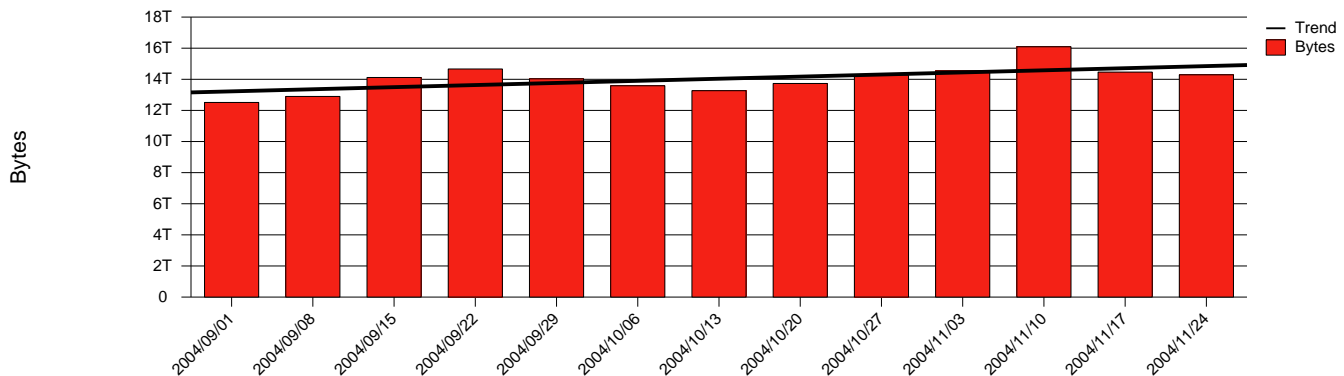

Göteborg - Chalmers - Monthly Health Report

LAN/WAN

Report for 2004/11/30

Total Network Volume by Month

Total Network Volume by Week

Total Network Volume by Day

Situations to Watch

Rank	Element Name	Variable	Threshold Value	Monthly Average		Days to (from) Threshold
				Actual	Predicted	
1	chalmers1-SRP(In)	Errors (% Frames)	5.000	0.016	0.087	Increasing
2	chalmers1-SRP(Out)	Volume (Bandwidth %)	80.000	2.676	2.424	Increasing
3	chalmers2-SRP(Out)	Volume (Bandwidth %)	80.000	2.648	2.383	Increasing
4	chalmers2-SRP(In)	Volume (Bandwidth %)	80.000	1.055	0.841	Increasing
5	chalmers1-SRP(In)	Volume (Bandwidth %)	80.000	1.541	1.282	Increasing
6	chalmers2-SRP(In)	Errors (% Frames)	5.000	0.000	0.000	Increasing