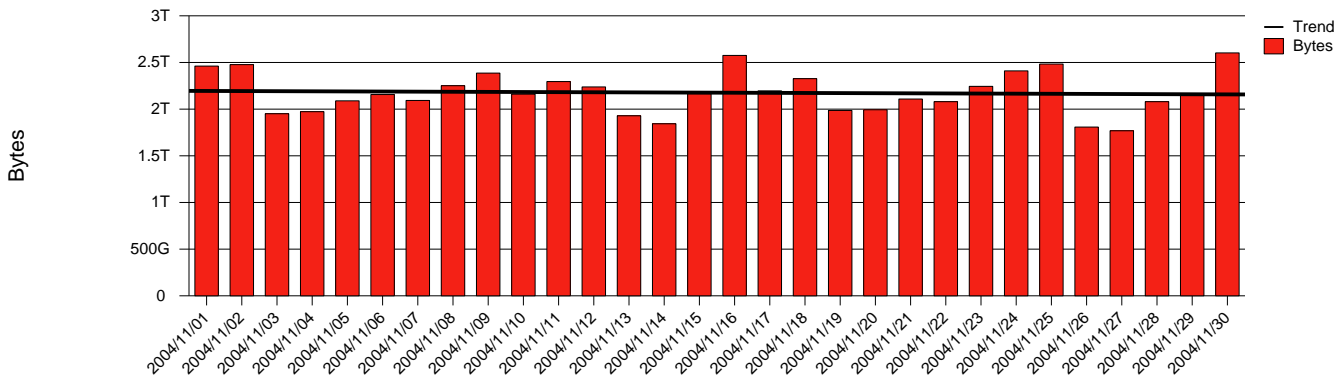

Gävle - HIG - Monthly Health Report

LAN/WAN

Report for 2004/11/30

Total Network Volume by Month

Total Network Volume by Week

Total Network Volume by Day

Situations to Watch

Rank	Element Name	Variable	Threshold Value	Monthly Average		Days to (from) Threshold
				Actual	Predicted	
1	hig2-SRP(In)	Errors (% Frames)	5.000	0.974	0.251	Increasing
2	hig1-SRP(In)	Volume (Bandwidth %)	80.000	2.851	2.482	Increasing
3	hig1-SRP(In)	Errors (% Frames)	5.000	0.000	0.023	Increasing
4	hig2-SRP(In)	Volume (Bandwidth %)	80.000	0.008	0.000	Decreasing
5	hig2-SRP(Out)	Volume (Bandwidth %)	80.000	2.321	2.175	Decreasing
6	hig1-SRP(Out)	Volume (Bandwidth %)	80.000	2.937	2.486	Decreasing
7	hig1-SRP(Out)	Discards (% Frames)	10.000	0.000	0.000	Decreasing