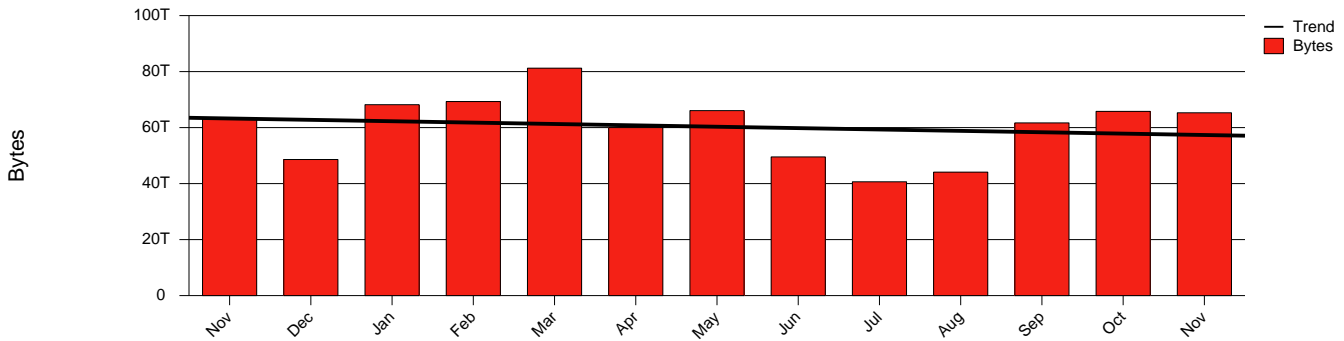

Gävle - HIG - Monthly Health Report

LAN/WAN

Report for 2004/11/30

Total Network Volume by Month

Total Network Volume by Week

Total Network Volume by Day

Situations to Watch

Rank	Element Name	Variable	Threshold Value	Monthly Average		Days to (from) Threshold
				Actual	Predicted	
1	hig2-SRP(In)	Errors (% Frames)	5.000	0.974	0.251	Increasing
2	hig1-SRP(In)	Volume (Bandwidth %)	80.000	2.851	2.482	Increasing
3	hig1-SRP(In)	Errors (% Frames)	5.000	0.000	0.023	Increasing
4	hig2-SRP(In)	Volume (Bandwidth %)	80.000	0.008	0.000	Decreasing
5	hig2-SRP(Out)	Volume (Bandwidth %)	80.000	2.321	2.175	Decreasing
6	hig1-SRP(Out)	Volume (Bandwidth %)	80.000	2.937	2.486	Decreasing
7	hig1-SRP(Out)	Discards (% Frames)	10.000	0.000	0.000	Decreasing