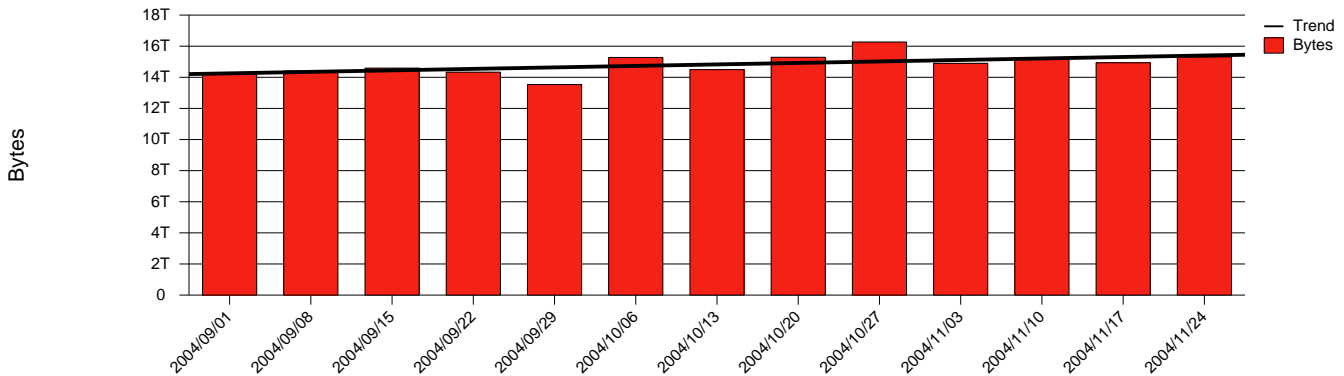

Gävle - HIG - Monthly Health Report

LAN/WAN

Report for 2004/11/30

Total Network Volume by Month

Total Network Volume by Week

Total Network Volume by Day

Situations to Watch

Rank	Element Name	Variable	Threshold Value	Monthly Average		Days to (from) Threshold
				Actual	Predicted	
1	hig2-SRP(In)	Errors (% Frames)	5.000	0.974	0.251	Increasing
2	hig1-SRP(In)	Volume (Bandwidth %)	80.000	2.851	2.482	Increasing
3	hig1-SRP(In)	Errors (% Frames)	5.000	0.000	0.023	Increasing
4	hig2-SRP(In)	Volume (Bandwidth %)	80.000	0.008	0.000	Decreasing
5	hig2-SRP(Out)	Volume (Bandwidth %)	80.000	2.321	2.175	Decreasing
6	hig1-SRP(Out)	Volume (Bandwidth %)	80.000	2.937	2.486	Decreasing
7	hig1-SRP(Out)	Discards (% Frames)	10.000	0.000	0.000	Decreasing