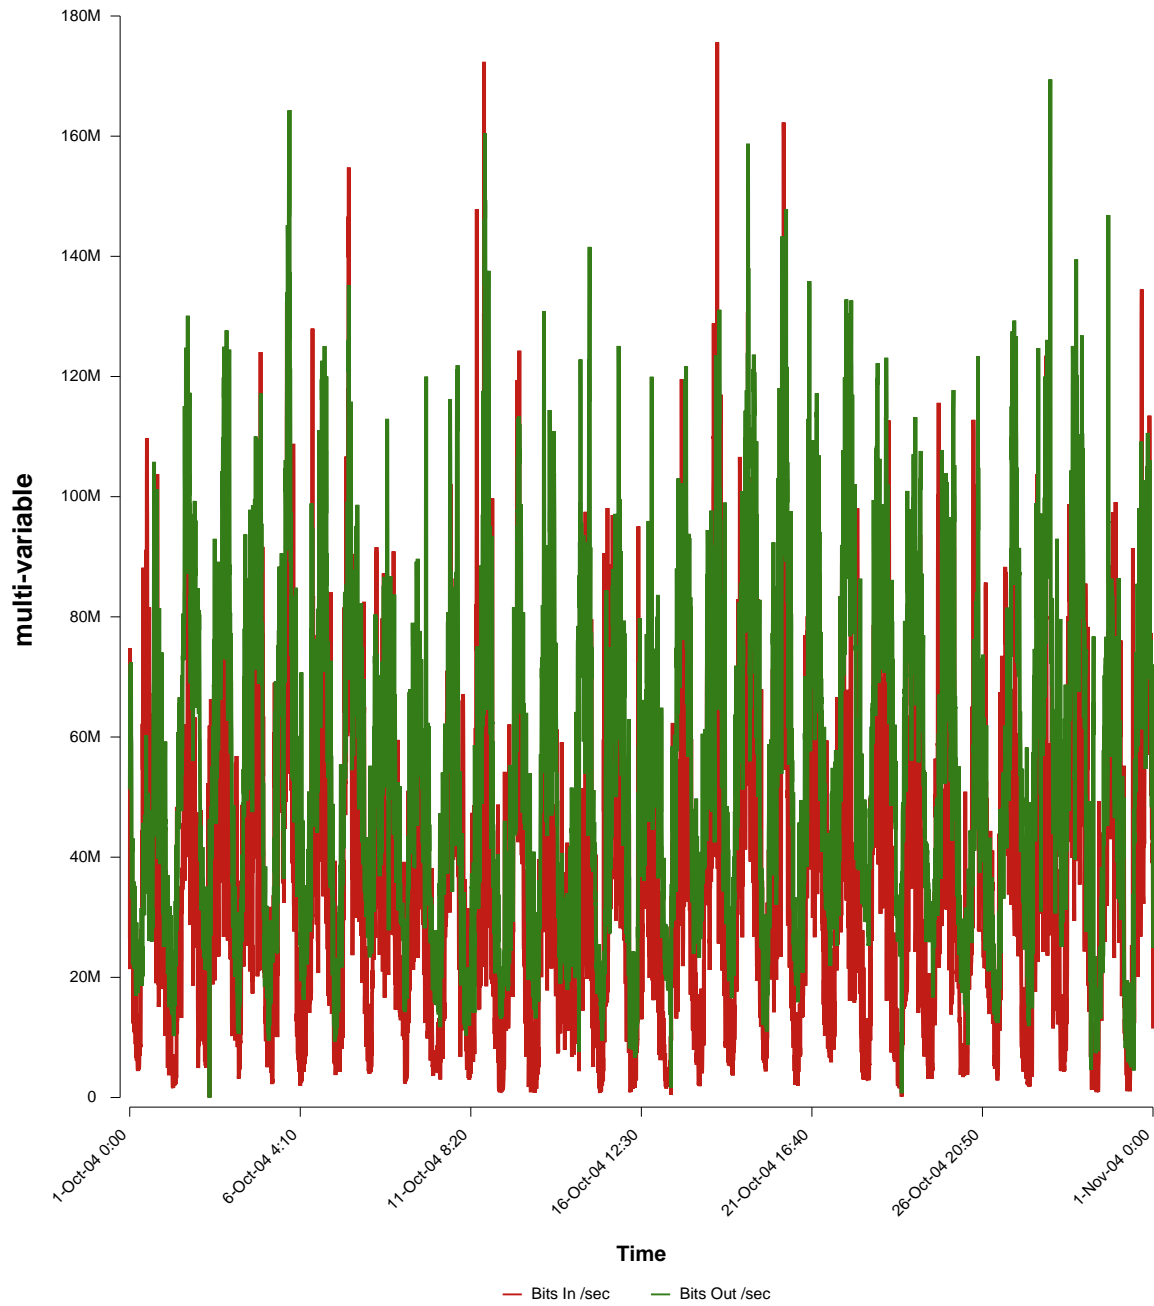

# eHealth Trend Report

Divide by Time

## SUNET-A-VISBY-HGO

From: 2004/10/01 00:00  
To: 2004/10/31 23:59

Created: 2004/11/02 07:45:48