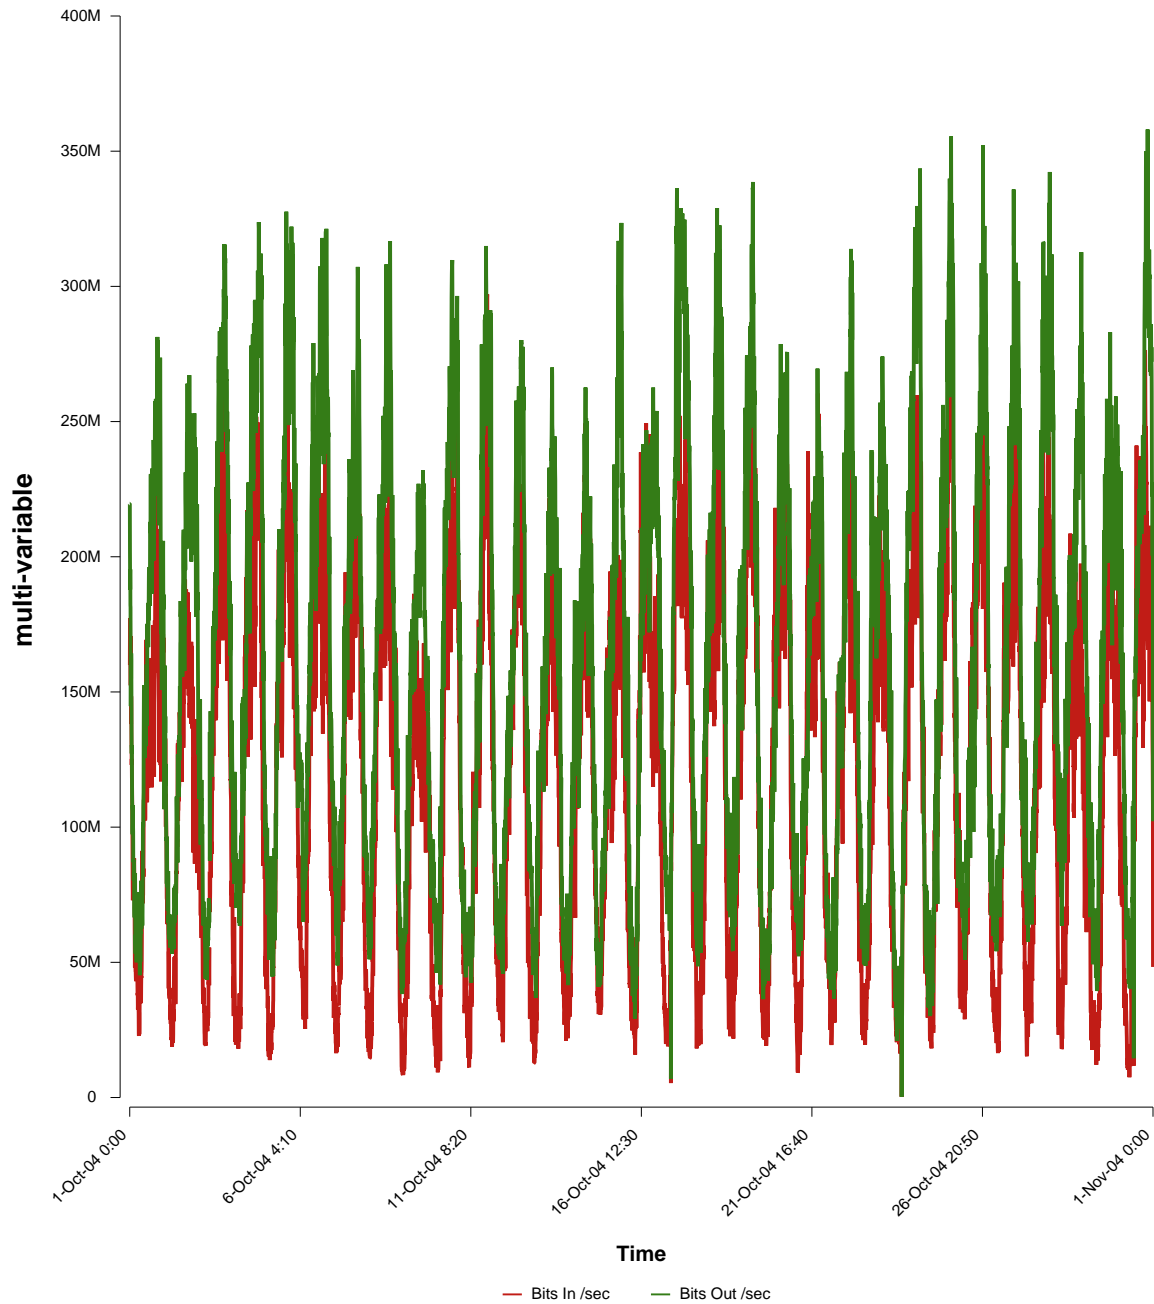

eHealth Trend Report

Divide by Time

SUNET-A-VAXJO-VXU

From: 2004/10/01 00:00
To: 2004/10/31 23:59

Created: 2004/11/02 07:30:48