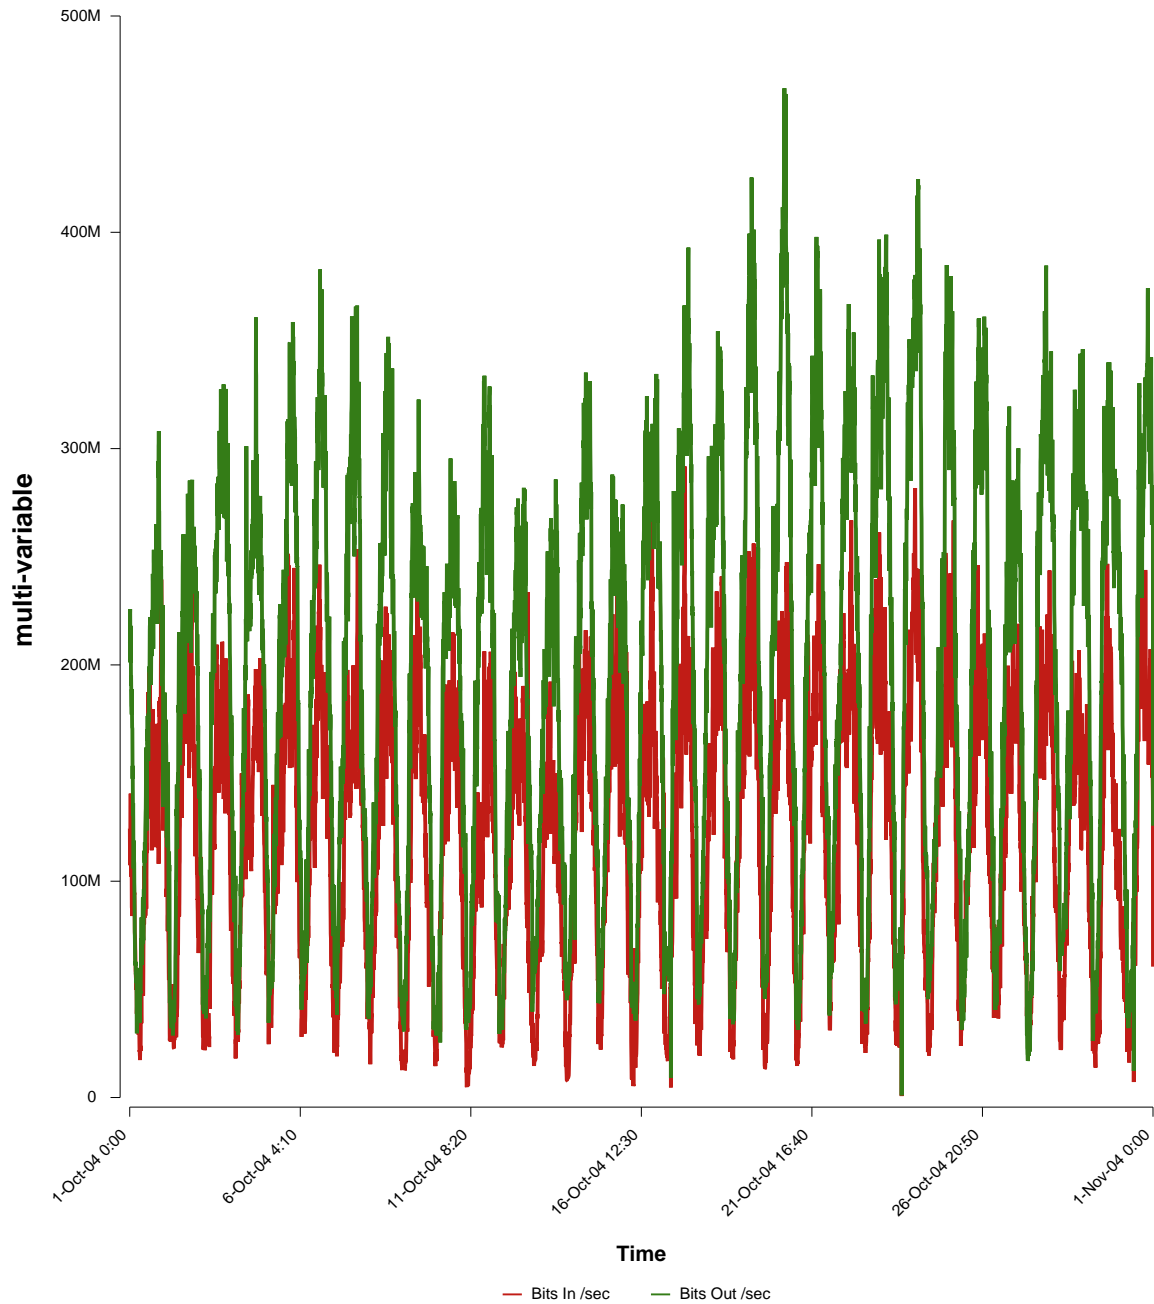

eHealth Trend Report

Divide by Time

SUNET-A-VASTERAS-MDH

From: 2004/10/01 00:00
To: 2004/10/31 23:59

Created: 2004/11/02 07:20:52