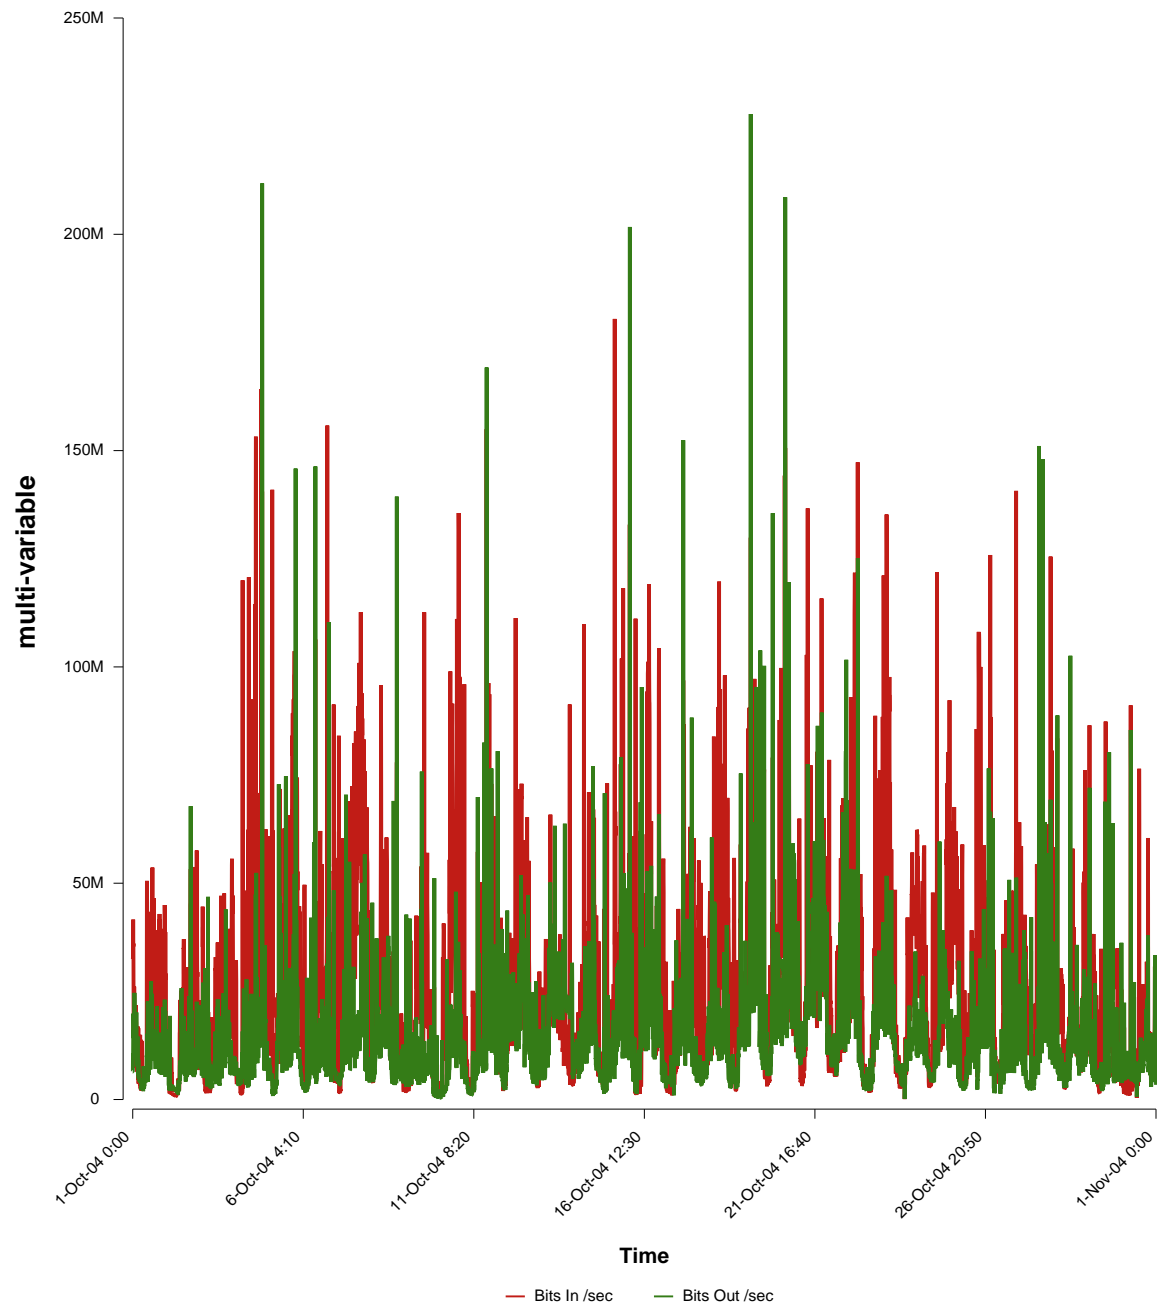

# eHealth Trend Report

Divide by Time

## SUNET-A-TROLLHATTAN-HTU

From: 2004/10/01 00:00  
To: 2004/10/31 23:59

Created: 2004/11/02 06:40:47