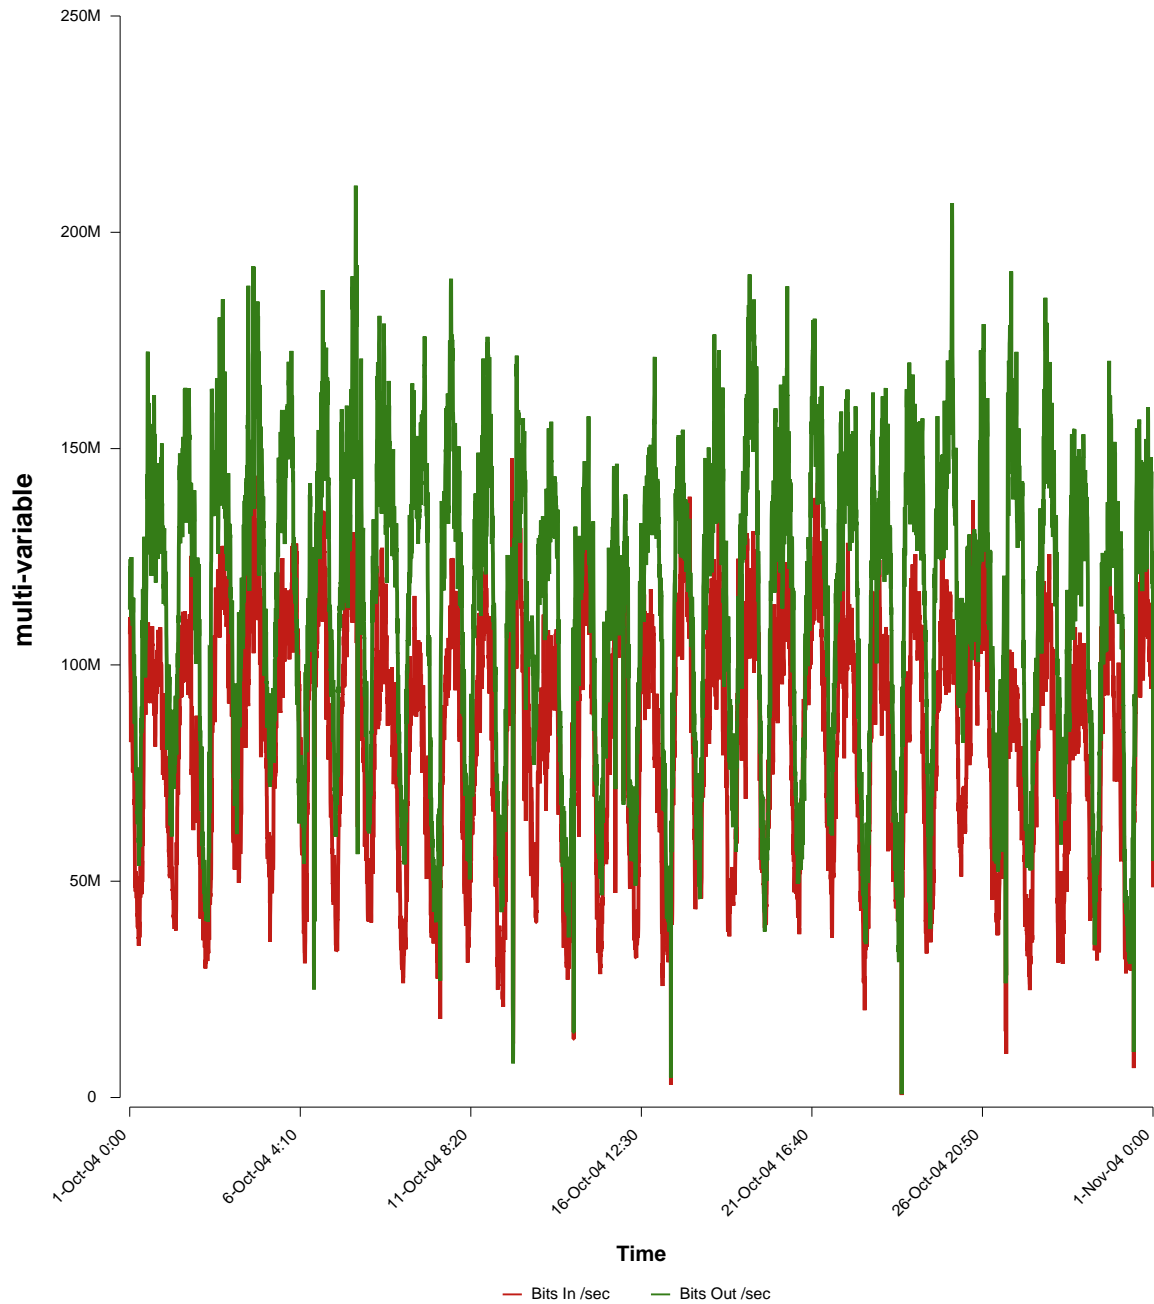

# eHealth Trend Report

Divide by Time

## SUNET-A-SUNDSVALL-MH

From: 2004/10/01 00:00  
To: 2004/10/31 23:59

Created: 2004/11/02 06:30:47