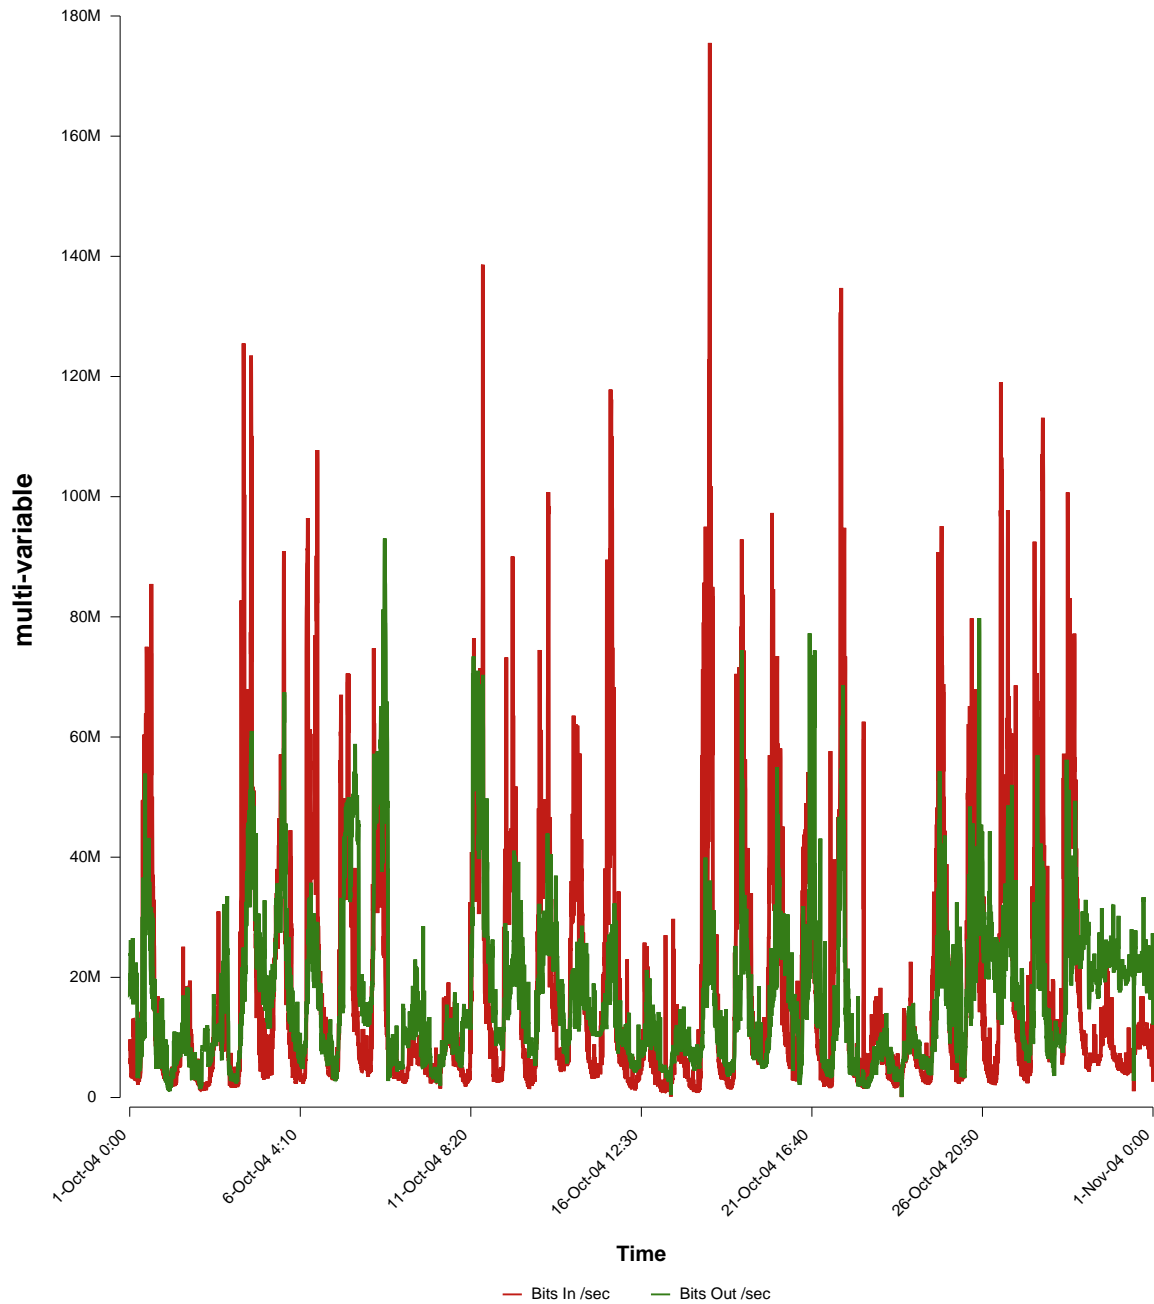

# eHealth Trend Report

Divide by Time

## SUNET-A-STHLM-SU

From: 2004/10/01 00:00  
To: 2004/10/31 23:59

Created: 2004/11/02 06:20:51