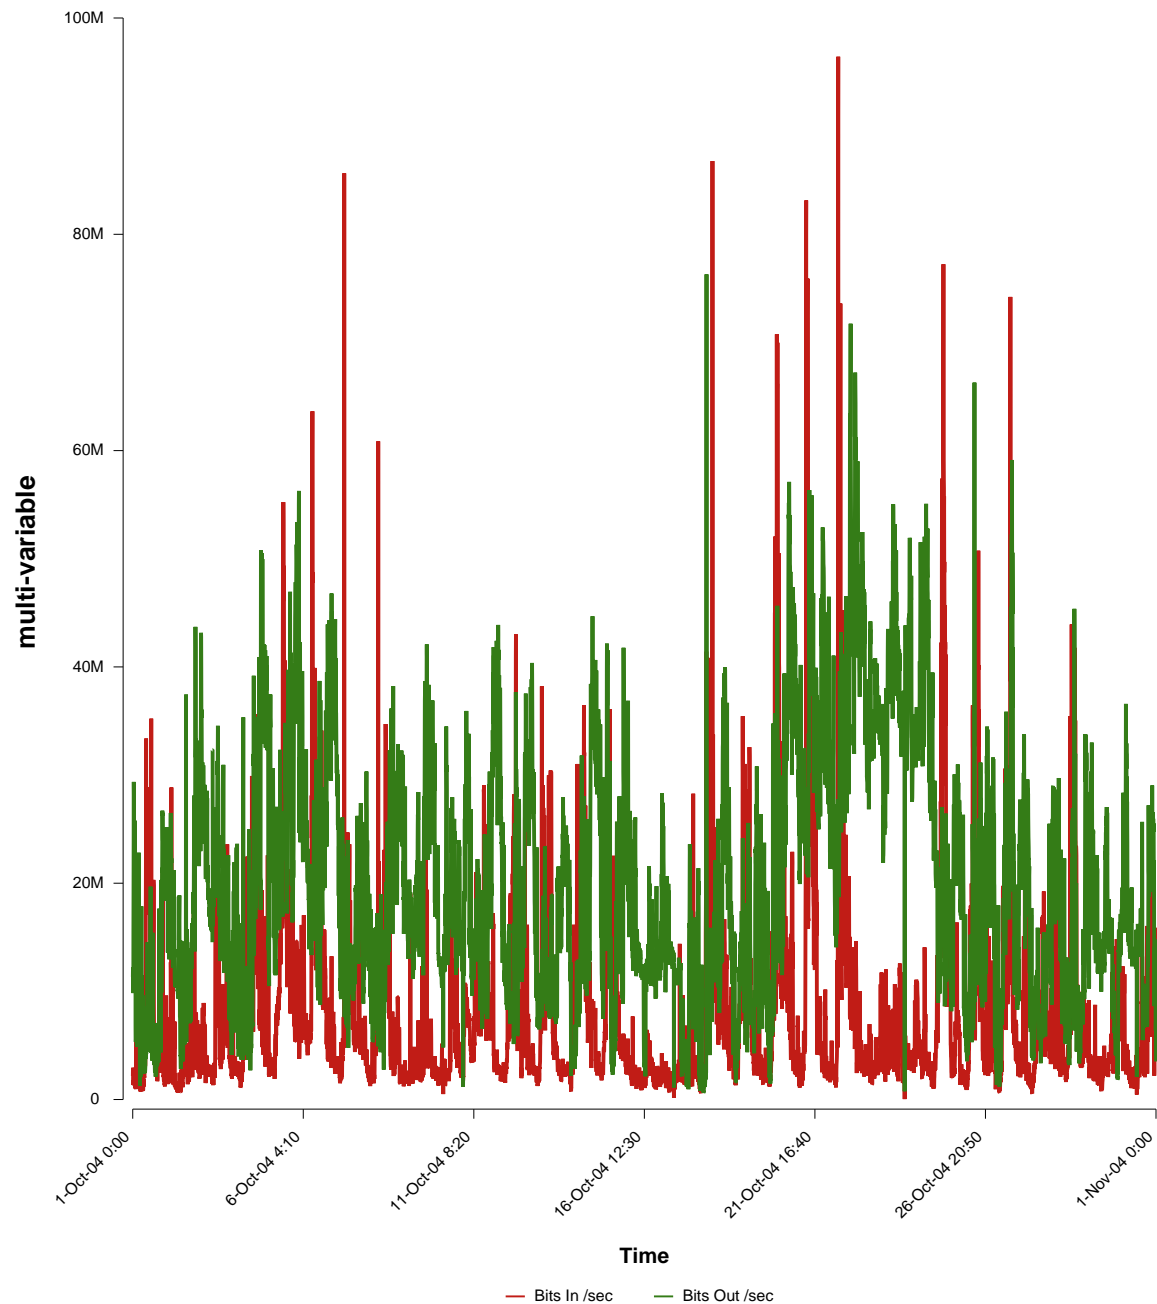

eHealth Trend Report

Divide by Time

SUNET-A-STHLM-SH

From: 2004/10/01 00:00
To: 2004/10/31 23:59

Created: 2004/11/02 06:10:47