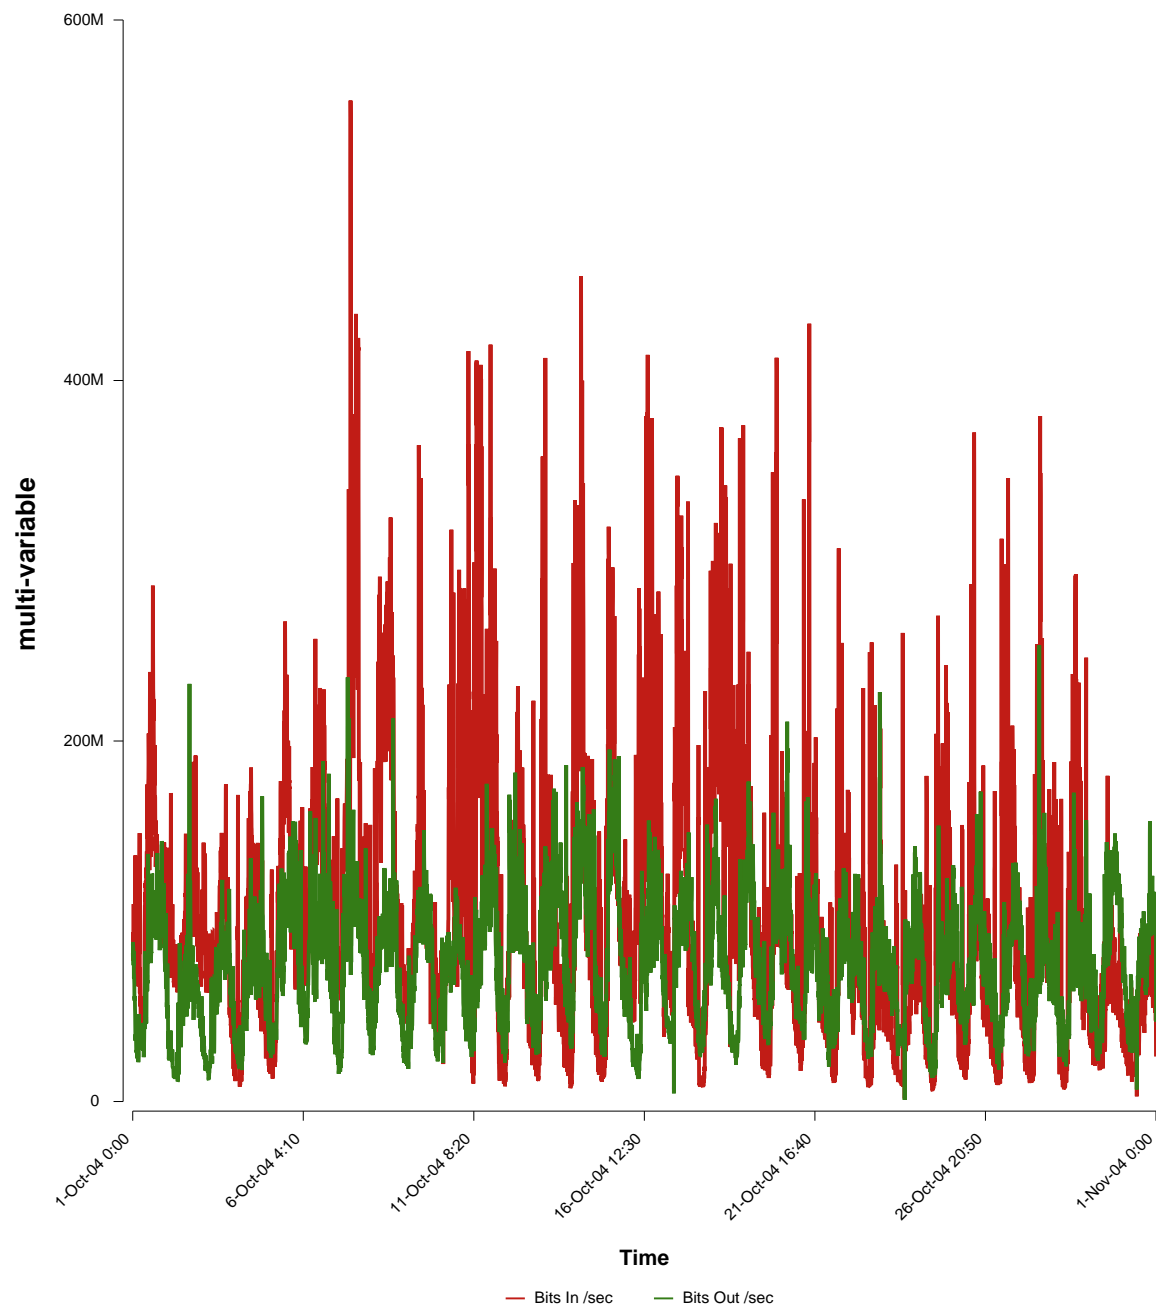

# eHealth Trend Report

Divide by Time

## SUNET-A-STHLM-KTH

From: 2004/10/01 00:00  
To: 2004/10/31 23:59

Created: 2004/11/02 05:50:47