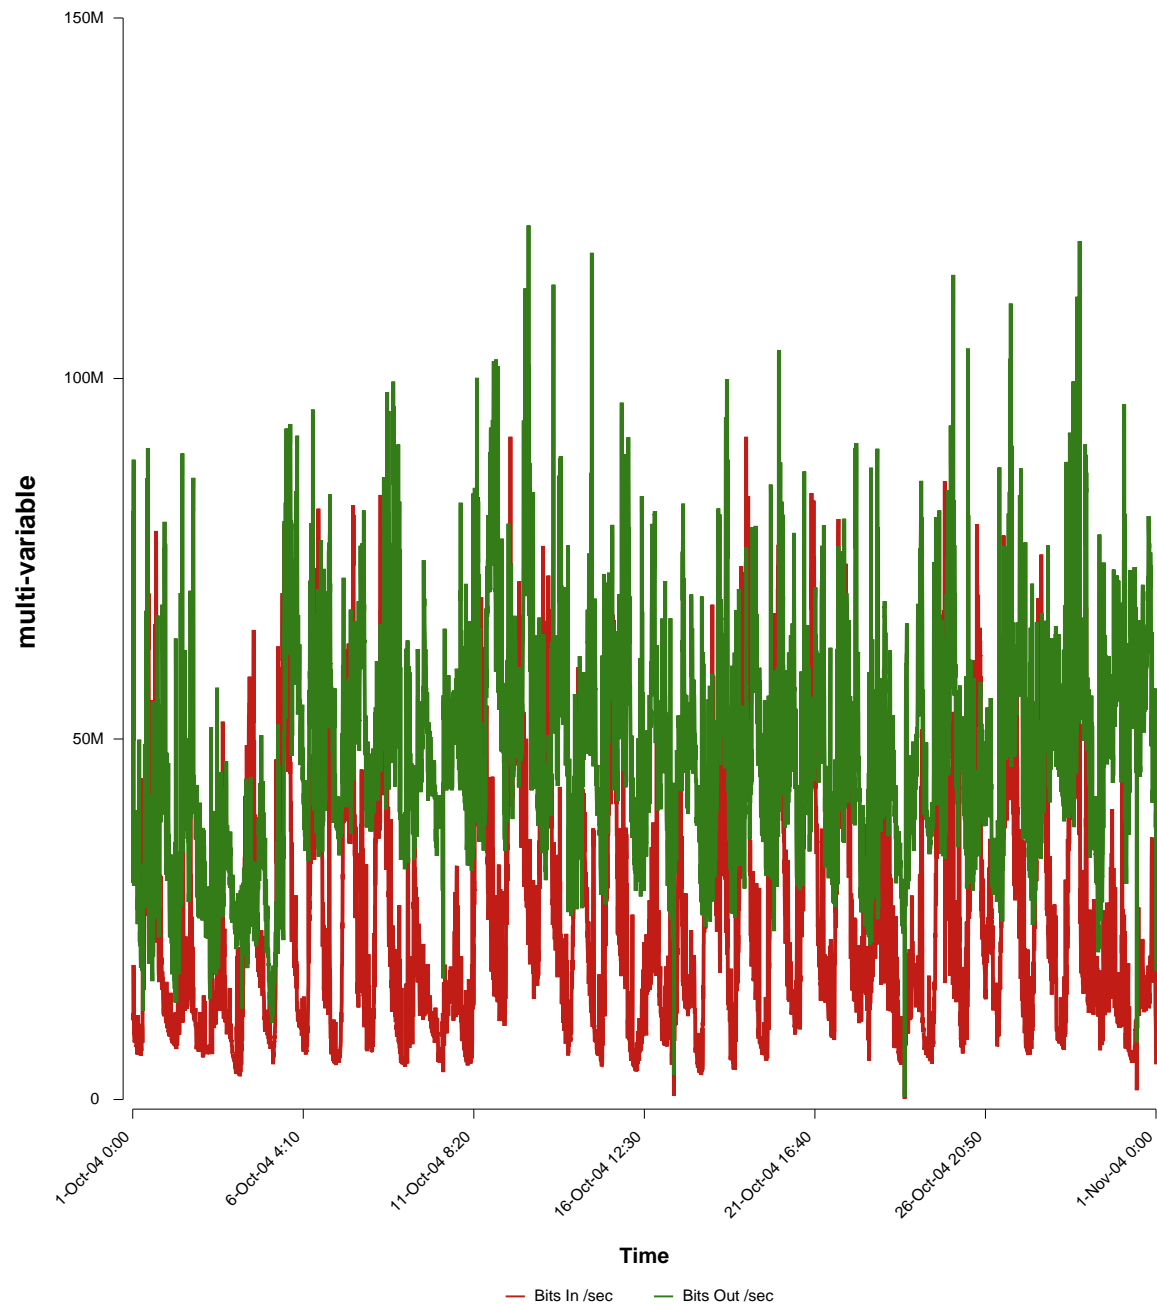

# eHealth Trend Report

Divide by Time

## SUNET-A-STHLM-KI

From: 2004/10/01 00:00  
To: 2004/10/31 23:59

Created: 2004/11/02 05:40:47