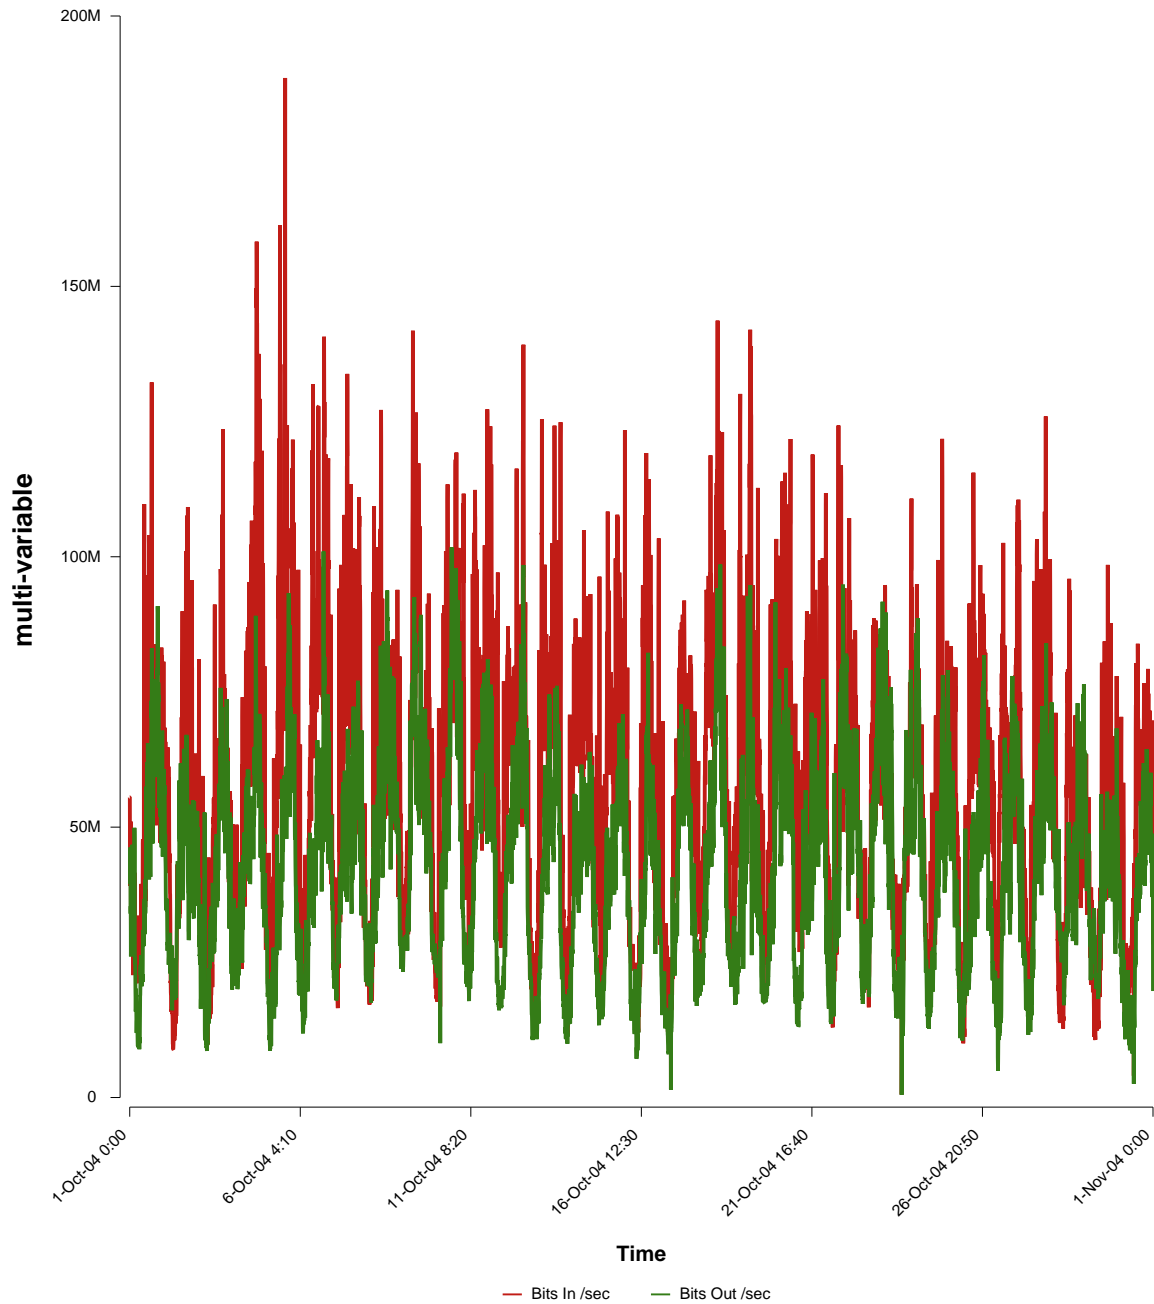

eHealth Trend Report

Divide by Time

SUNET-A-RONNEBY-BTH

From: 2004/10/01 00:00
To: 2004/10/31 23:59

Created: 2004/11/02 05:10:47