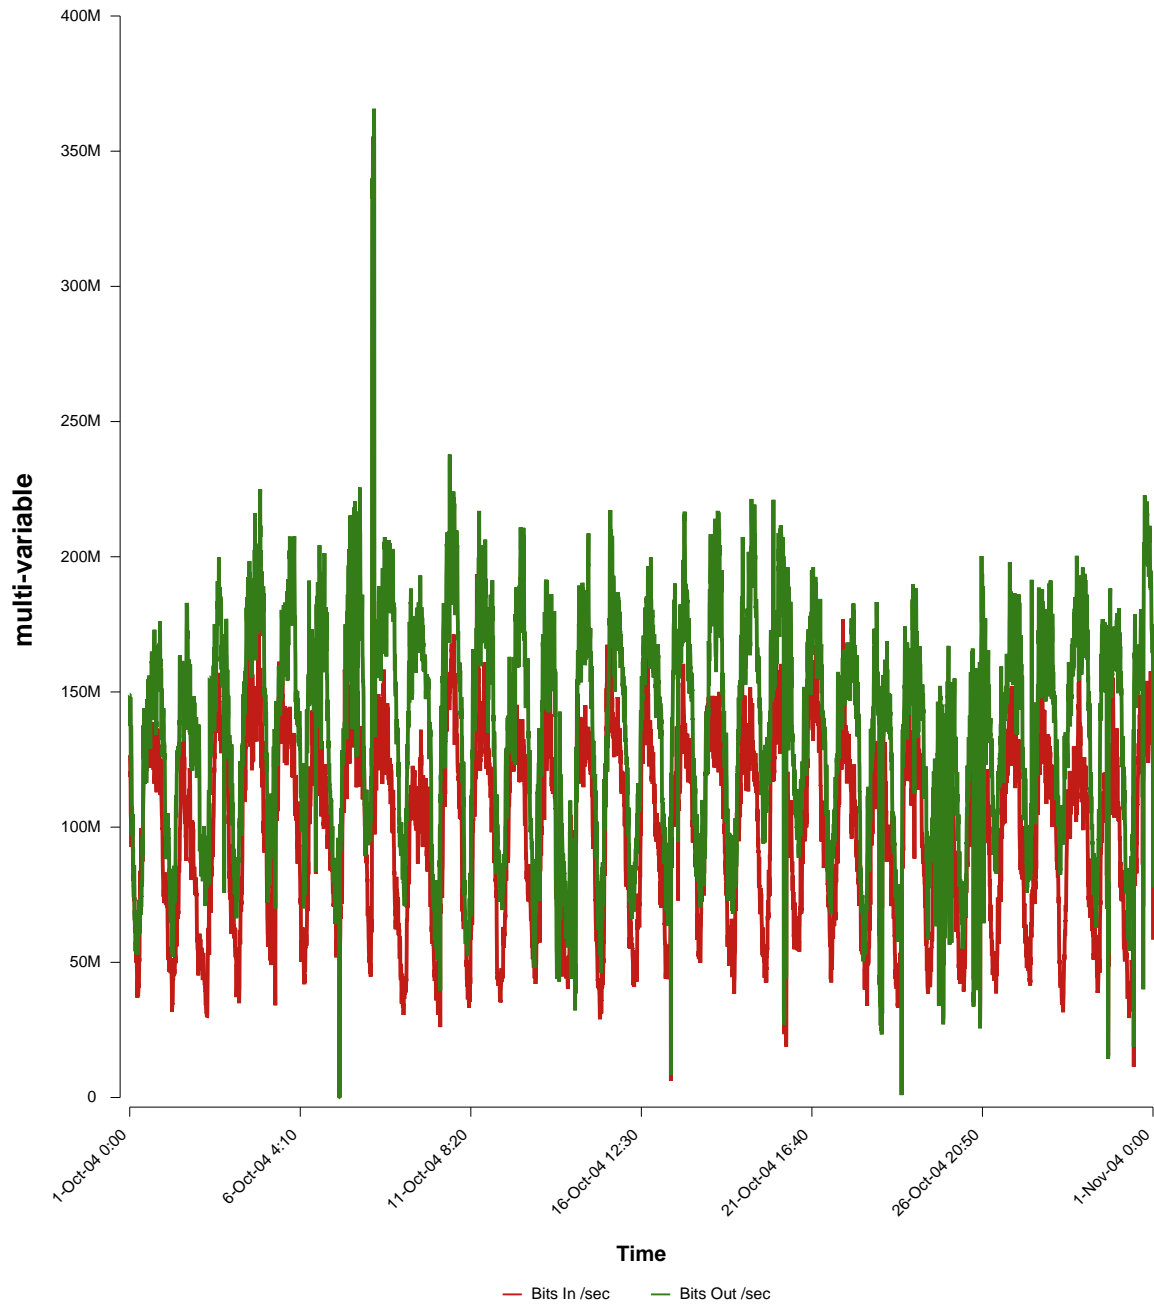

eHealth Trend Report

Divide by Time

SUNET-A-OREBRO-ORU

From: 2004/10/01 00:00
To: 2004/10/31 23:59

Created: 2004/11/02 05:00:54