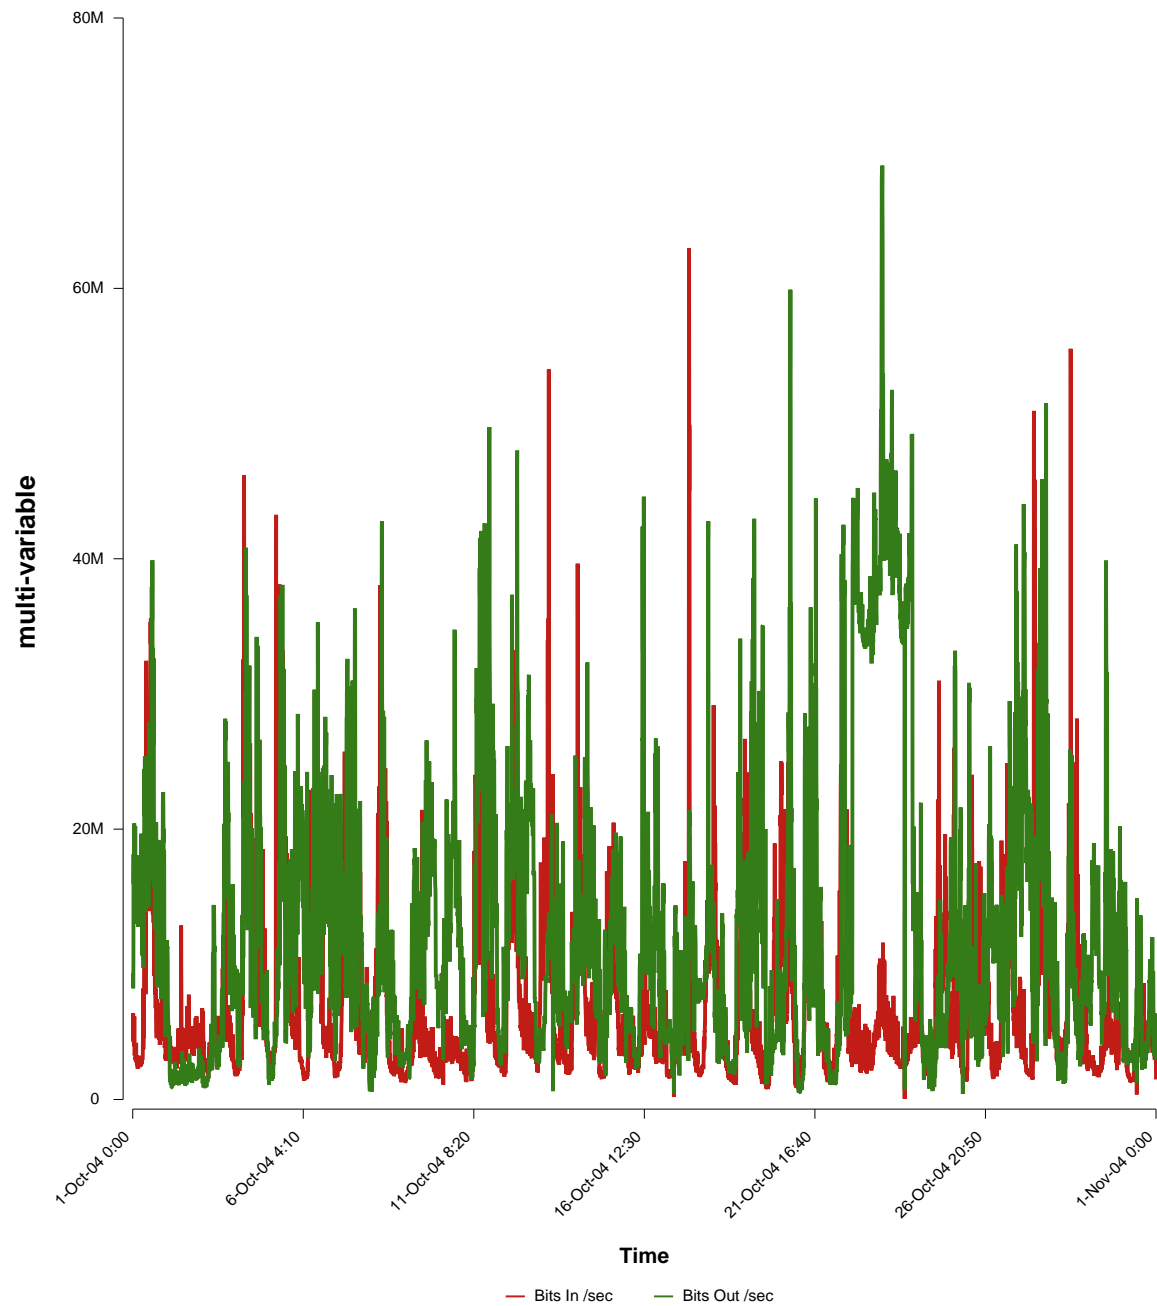

# eHealth Trend Report

Divide by Time

## SUNET-A-MALMO-MAH

From: 2004/10/01 00:00  
To: 2004/10/31 23:59

Created: 2004/11/02 04:50:50