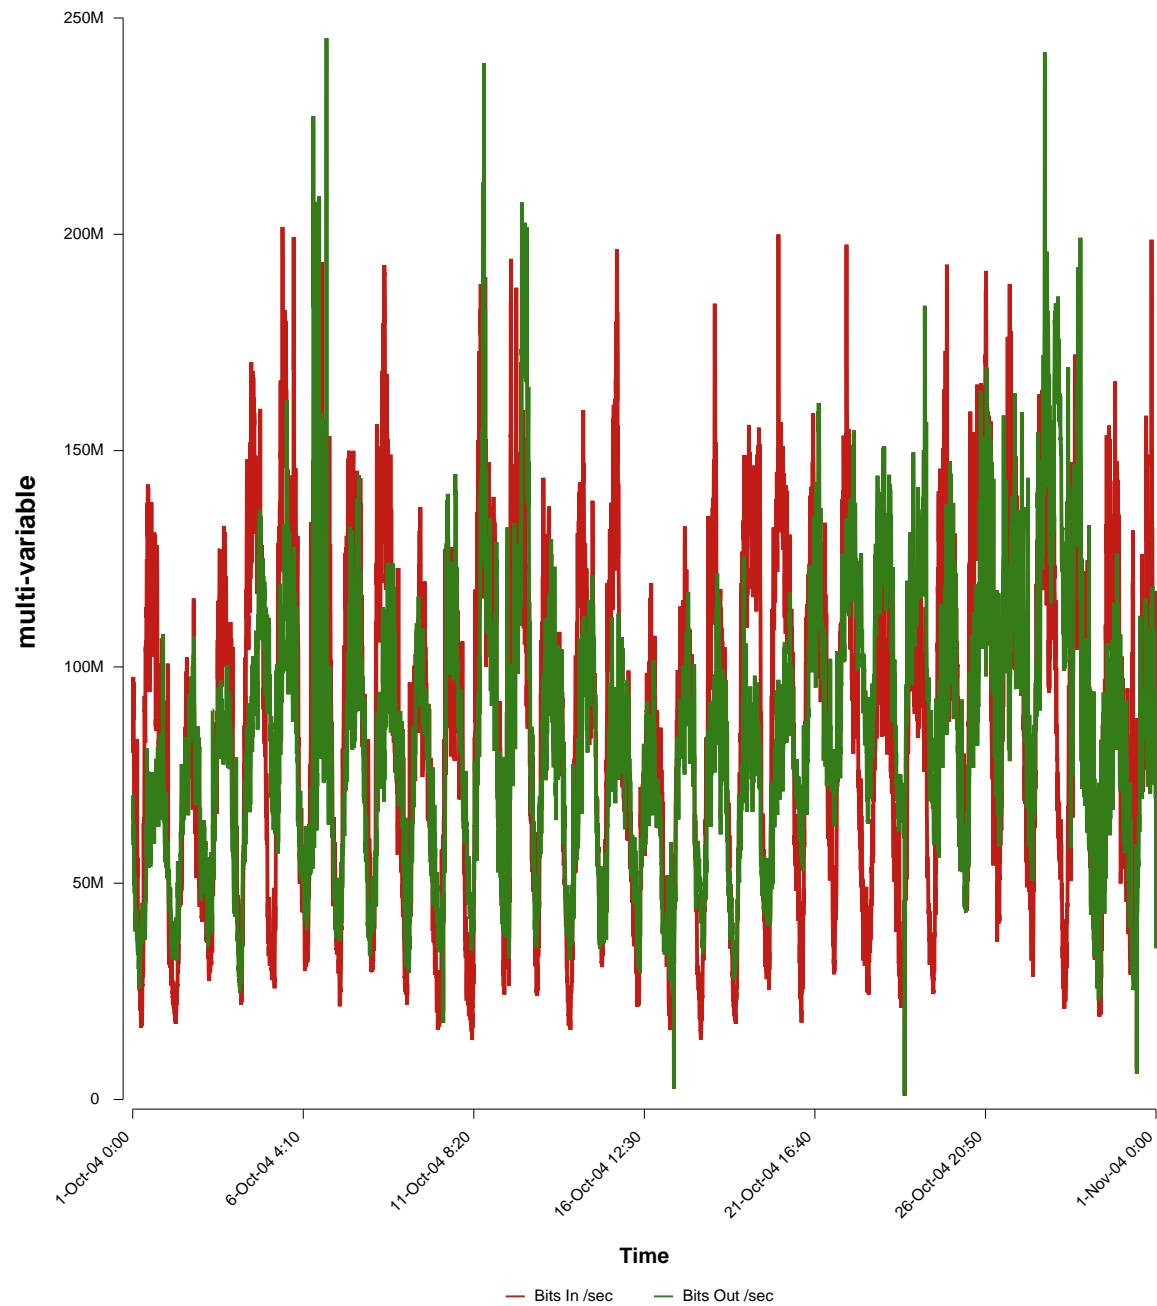

eHealth Trend Report

Divide by Time

SUNET-A-LUND-LU

From: 2004/10/01 00:00
To: 2004/10/31 23:59

Created: 2004/11/02 04:50:49