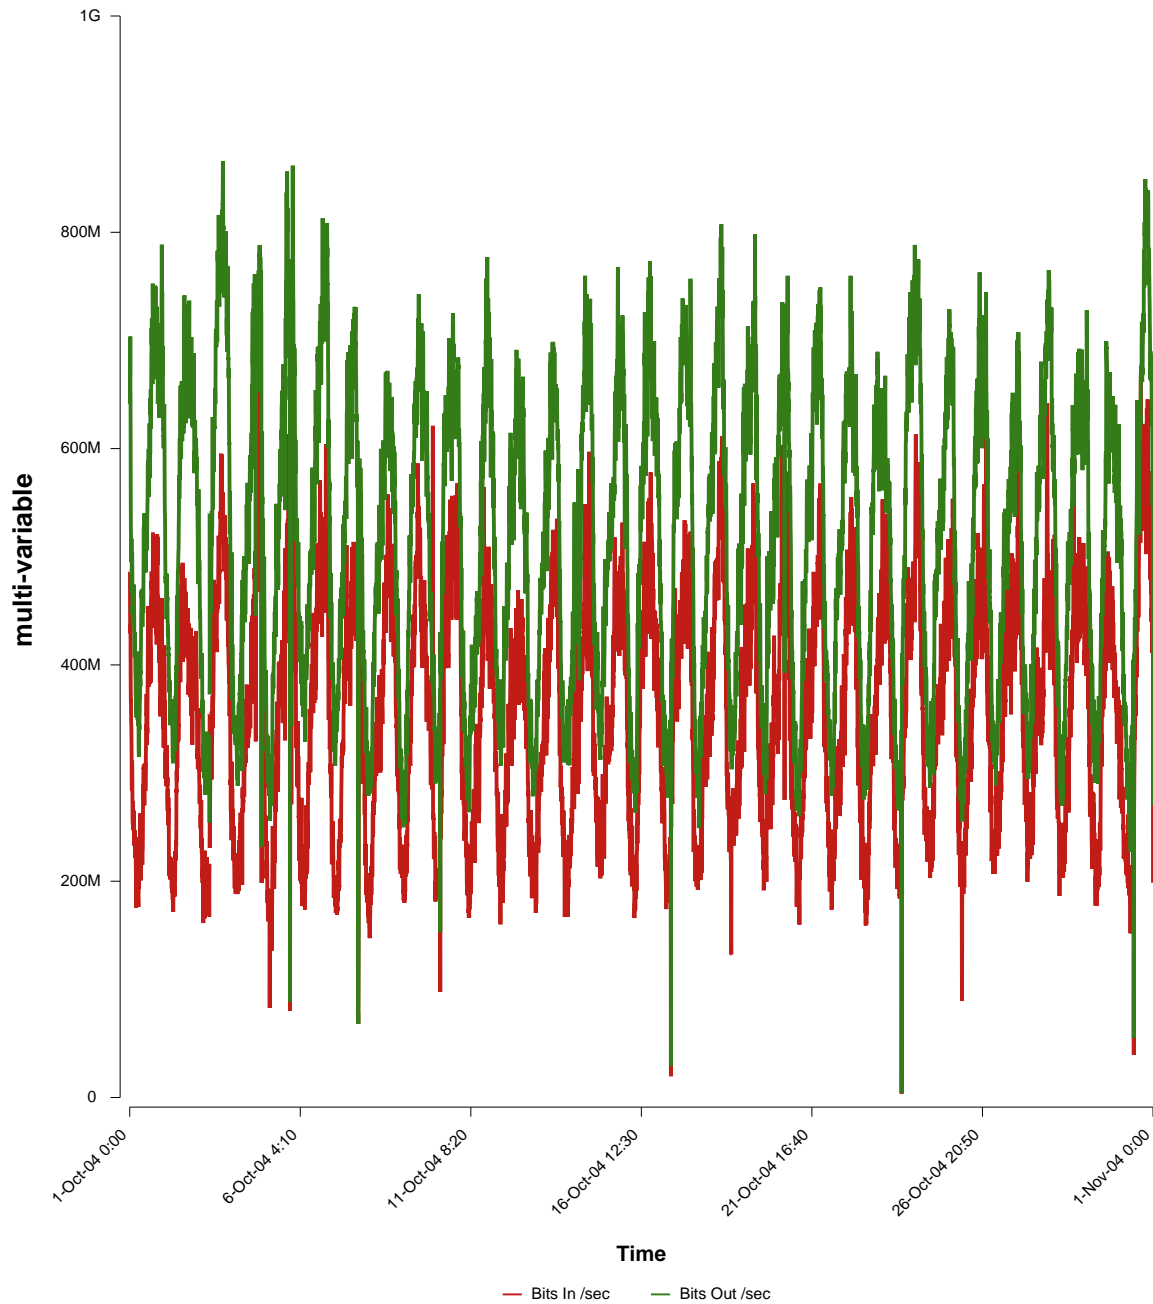

eHealth Trend Report

Divide by Time

SUNET-A-LULEA-LTU

From: 2004/10/01 00:00
To: 2004/10/31 23:59

Created: 2004/11/02 04:45:47