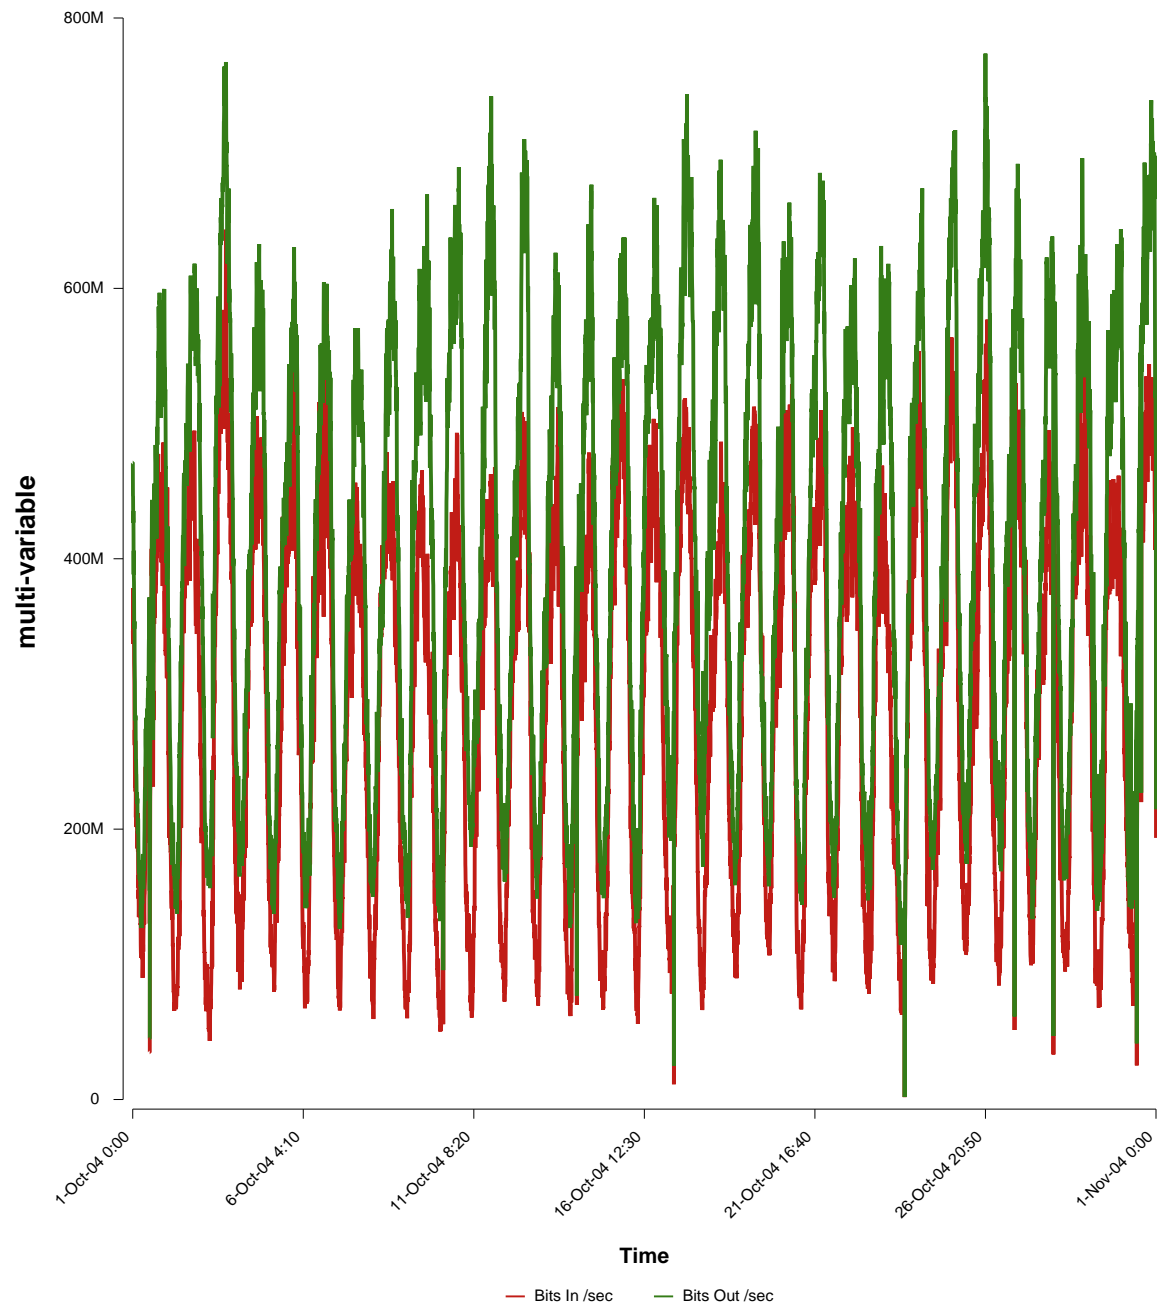

eHealth Trend Report

Divide by Time

SUNET-A-LINKOPING-LIU

From: 2004/10/01 00:00
To: 2004/10/31 23:59

Created: 2004/11/02 04:30:47