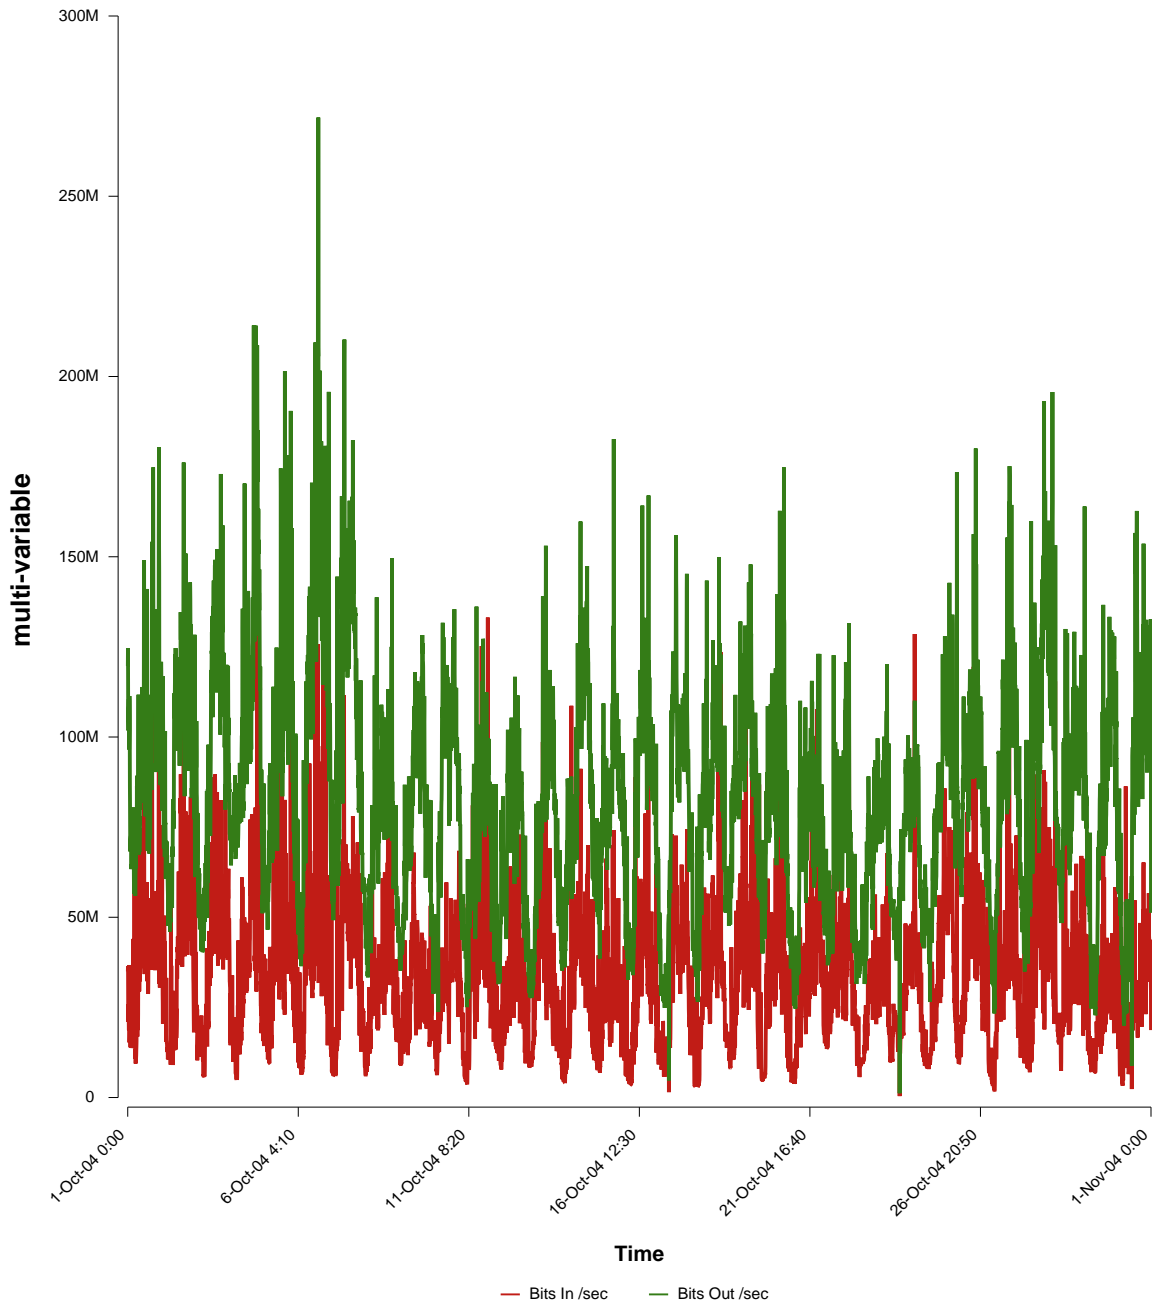

eHealth Trend Report

Divide by Time

SUNET-A-KRISTIANSTAD-HKR

From: 2004/10/01 00:00
To: 2004/10/31 23:59

Created: 2004/11/02 04:20:50