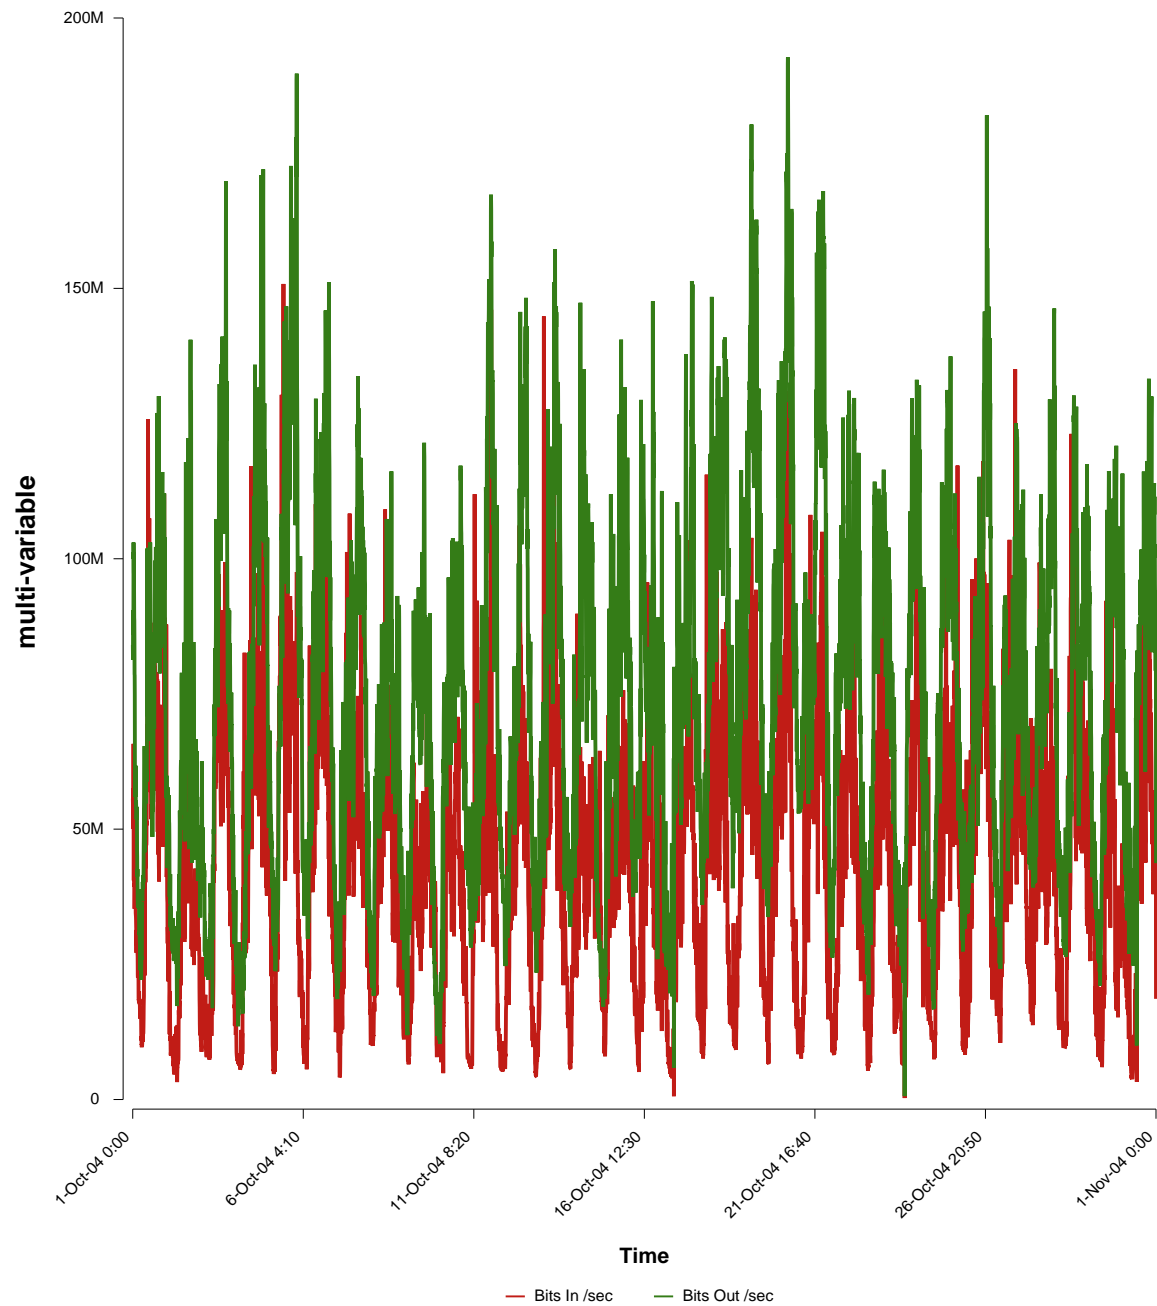

# eHealth Trend Report

Divide by Time

## SUNET-A-KARLSTAD-KAU

From: 2004/10/01 00:00  
To: 2004/10/31 23:59

Created: 2004/11/02 04:00:45