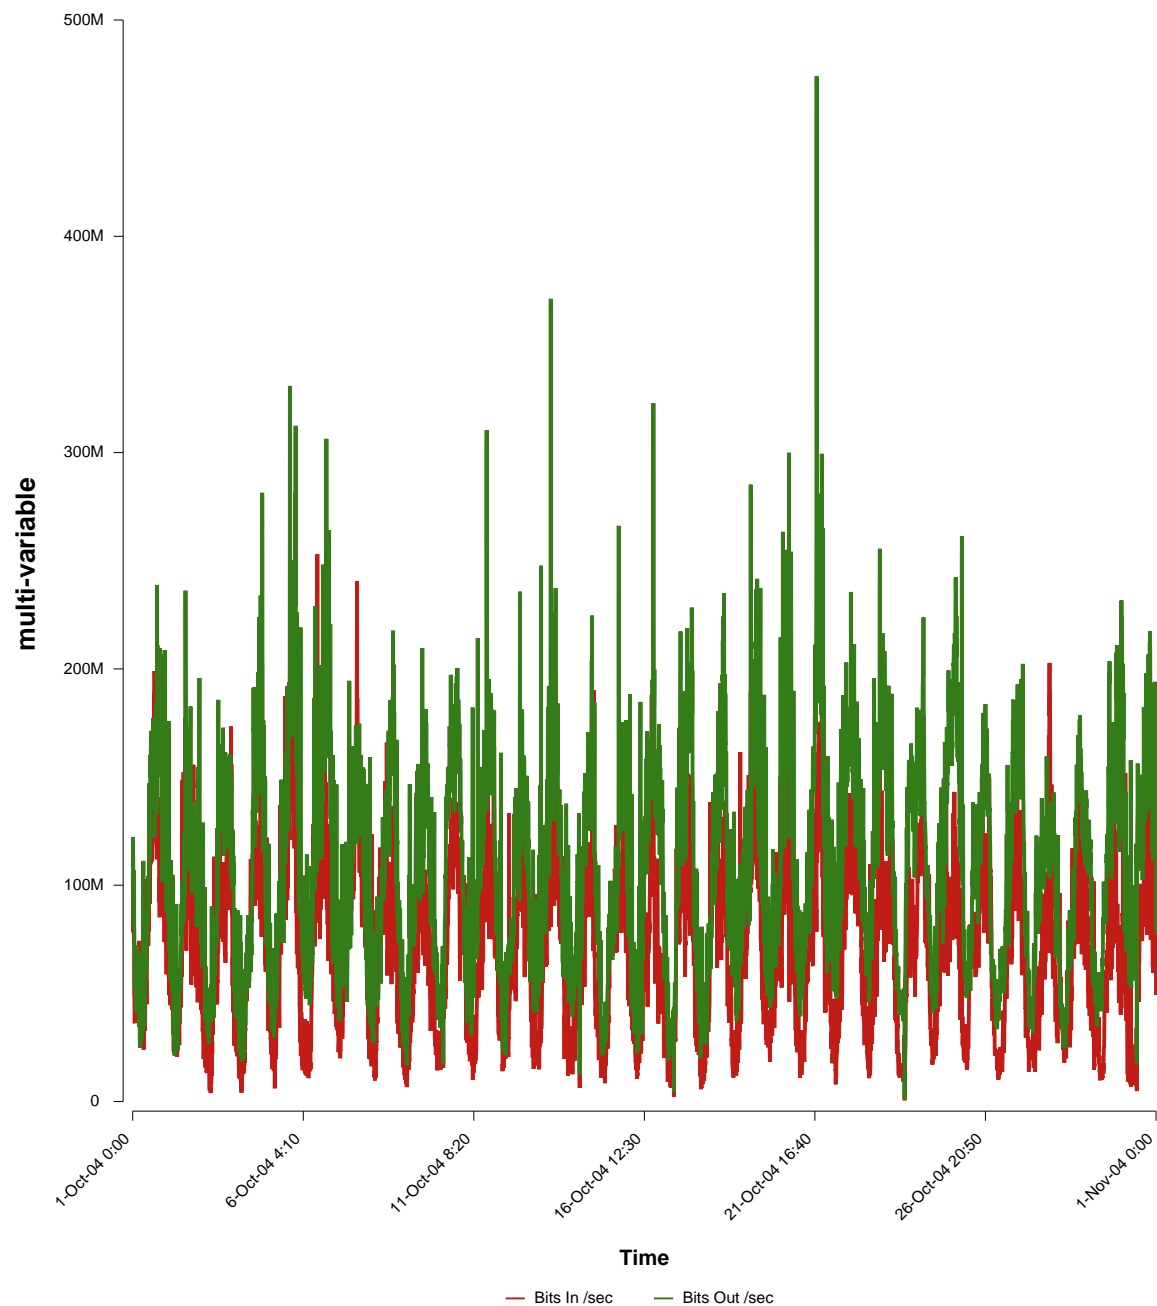

# eHealth Trend Report

Divide by Time

## SUNET-A-KALMAR-HIK

From: 2004/10/01 00:00  
To: 2004/10/31 23:59

Created: 2004/11/02 03:50:50