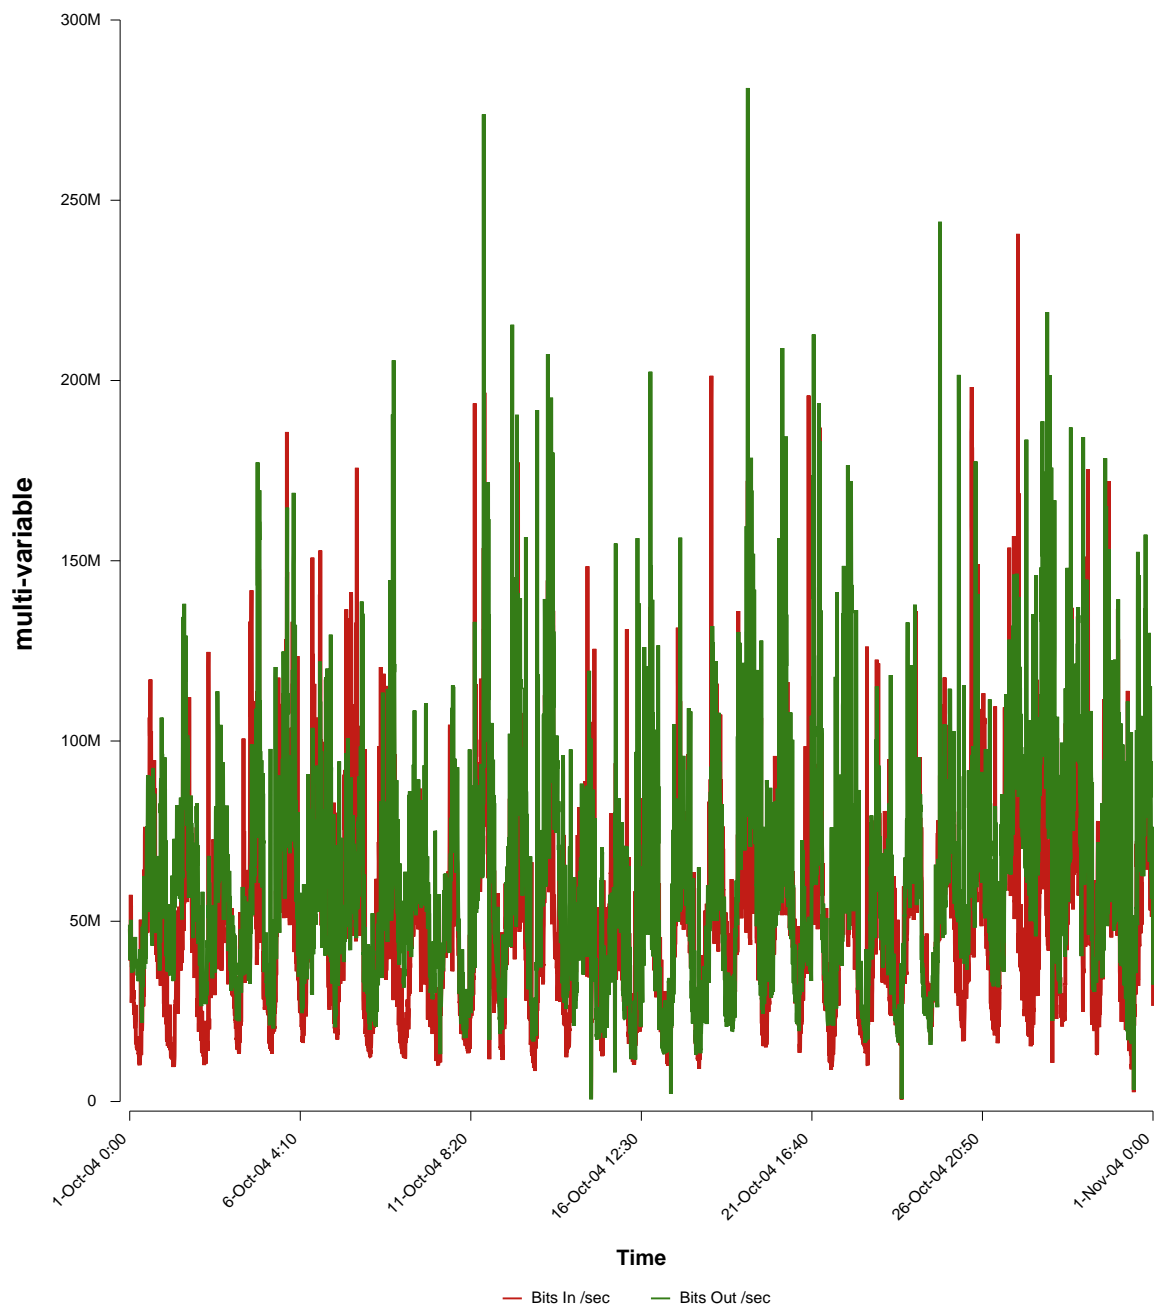

eHealth Trend Report

Divide by Time

SUNET-A-JONKOPING-HJ

From: 2004/10/01 00:00
To: 2004/10/31 23:59

Created: 2004/11/02 03:40:49